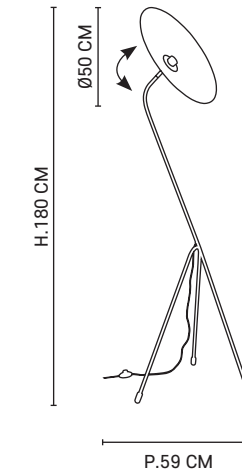

80093 LAMPADAIRE

Lampadaire en métal peint finition sablée et détails laiton, forme trépied, orientable. Abat-jour conique bi-matière. Équipé d'un cordon textile et d'un interrupteur au pied.

Brass finition and sand painted metal tripod floor lamp. Two material conical lampshade. Delivered with textile cord and foot switch.