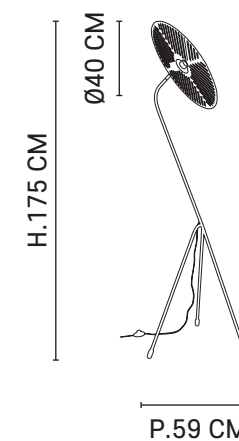

E27 // 15W max.