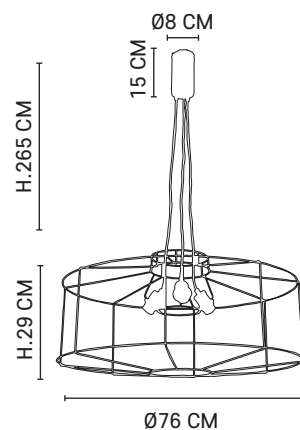

80003 - 3XE27 // 60W max

Suspension 3 lumières graphique en métal peint. Équipée de câbles textile, pavillon métal cylindre compatible DCL, cache douilles métal.

Graphic 3-light painted metal pendant light with textile cords, DCL suitable metal canopy and metal sockets.

Ampoule conseillée
Recommended bulb

H. 265 CM

H. 29 CM

80003 - PR590107
Noir mat

80002 - E27 // 60W max

Lampadaire graphique en structure métal peint. Abat-jour cylindre en métal peint. Équipé d'un cordon textile et d'un interrupteur / variateur au pied permettant de faire varier l'intensité lumineuse avec fonction mémoire.

Graphic floor lamp with painted metal structure and cylinder lampshade. Textile cord and dimmer foot switch with memory function to adjust light intensity.

Ampoule conseillée
Recommended bulb

H. 150 CM