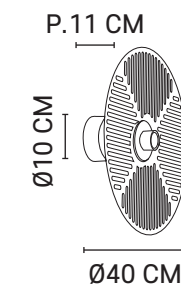

SPY

Design
MARKET SET

80142

Suspension en métal 1 lumière. Équipée d'un cordon textile, d'une accroche métal pour le passage du cordon et d'un pavillon en métal assorti.

1-light metal pendant light. Delivered with textile cord, metal hook to cord passage and match metal canopy.

80143

Suspension en métal 5 lumières. Équipée de cordons textiles, d'accroches métal pour le passage du cordon et d'un pavillon en métal assorti.

5-light metal pendant light. Delivered with textile cord, metal hooks to cord passage and match metal canopy.

Ampoule conseillée
Recommended bulb

E27 // 40W max.

5XE27 // 60W max.

WATERLILY

Design
MARKET SET

80125

Suspension ajourée en métal. Équipée d'un cordon textile et d'un pavillon en métal adaptable DCL.

80126

Applique ajourée en métal. Équipée d'une patère murale en métal adaptable DCL.

80130

Lampadaire en métal peint finition sablée et détails laiton, forme trépied, orientable. Abat-jour ajouré en métal.

Brass finition and sand painted metal tripod floor lamp. Openwork metal lampshade.

Ampoule conseillée
Recommended bulb

E27 // 60W max.

E27 // 15W max.