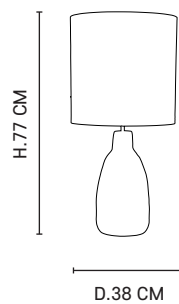

NEW PORTINATX

Design
MARKET SET

Lampe en céramique mat. Abat-jour forme cylindre en bana et raphia.
Matt ceramic table lamp with cylinder bana and raffia lampshade.

M

80213

E27 // 60W max.

Ampoule conseillée
Recommended bulb

80213 - PR503493

Terracotta

24

Design
MARKET SET

Lampe en céramique mat. Abat-jour forme cylindre en bana et raphia.
Matt ceramic table lamp with cylinder bana and raffia lampshade.

L

80214

E27 // 60W max.

Ampoule conseillée
Recommended bulb

80214 - PR503494

Terracotta

PR503494

25