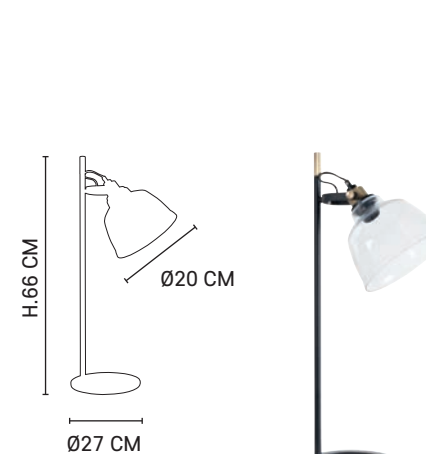

LORD

Laiton / Brass

Noir mat / Matt black

Ampoule conseillée
Recommended bulb

A60
654313

80005

80004

80006

80016

80007

80005 - 650901

E27 // 40W max.

Suspension style industriel forme cloche en verre transparent. Équipée d'une cordelière textile et d'un pavillon en métal peint. Douille et finition laiton.

Industrial style pendant light in brass and matt black metal with clear glass bell lampshade. Delivered with textile cord and painted metal canopy. Metal socket and screws, brass accents.

80004 - 650902

E27 // 40W max.

Boîtier
Isodome

Applique style industriel, base en métal peint. Abat-jour cloche en verre transparent. Tête pivotante.

Industrial style wall light in brass and matt black metal. Up and down directional head with clear glass bell lampshade.

80006 - 650900

3XE27 // 40W max.

Suspension 3 lumières style industriel. Abat-jour cloches en verre transparent. Équipée d'une réglette en métal peint. Douilles et finition laiton.

Industrial style 3-light bar pendant light in brass and matt black metal with clear glass bell lampshades. Metal ceiling plate. Metal socket and screws, brass accents.

80016 - 651092

E27 // 40W max.

Lampadaire style industriel en métal, abat-jour en verre transparent orientable finition laiton. Pied en métal peint, douille et visserie métalliques.

Industrial style floor lamp in brass and matt black metal. Up and down directional head with clear glass bell lampshade. Metal socket and screws.

80007 - 651091

E27 // 40W max.

Lampe style industriel en métal, abat-jour en verre transparent orientable finition laiton. Pied en métal peint, douille et visserie métalliques.

Industrial style table lamp in brass and matt black metal. Up and down directional head with clear glass bell lampshade. Metal socket and screws.