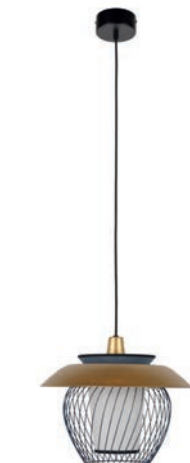

3-light paper or printed cotton cylinder pendant light with velvet accents and metal wire cover. Delivered with textile electrical cord and metal canopy.

Ø35

E27 // 40W max.

DCL

Ø68

3XE27 // 40W max.

80197 - 654117
Midnight blue