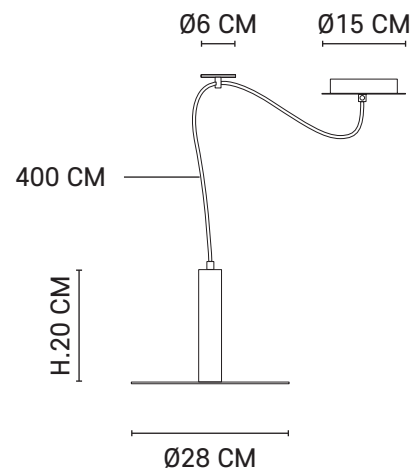

5-light metal pendant light. Delivered with textile cord, metal hooks to cord passage and match metal canopy.

Ampoule conseillée
Recommended bulb

E27 // 40W max.

5XE27 // 60W max.

80142 - 651650
Laiton

80143 - 651649
Laiton