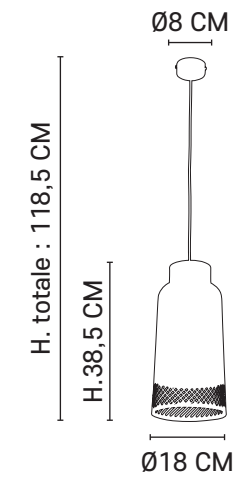

E27 // 60W max.

80133 - 651348

Laiton brossé