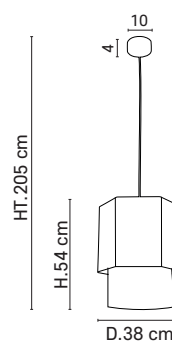

5614 - 655570	5614 - 655572	5614 - 655573	5614 - 655571
Curry	Epices	Kaki	Massala

Ampoule conseillée
Recommended bulb

G95
654873

Design
MARKET SET

Suspension pentagone empilement 2 abat-jour en lin lavé et cylindre en bana et raphia frangé. Équipée d'un cordon textile et d'un pavillon en métal assorti adaptable DCL.

Pentagonal pendant light stacking 2 washed linen lampshades and cylinder in bana and fringed raffia. Delivered with a textile cord and a matching metal canopy DCL adaptable.

M

5613

E27 // 60W max.

Ampoule conseillée
Recommended bulb

G80
654322

5613 - 655566	5613 - 655568	5613 - 655569	5613 - 655567
Curry	Epices	Kaki	Massala

Design
MARKET SET

Suspension octogone empilement 3 abat-jour en lin lavé et cylindres en bana et raphia frangé. Équipée d'un cordon textile et d'un pavillon en métal assorti adaptable DCL.

Octagon pendant light stacking 3 washed linen lampshades and cylinders in bana and fringed raffia. Delivered with a textile cord and a matching metal canopy DCL adaptable.

XL

5615

E27 // 60W max.