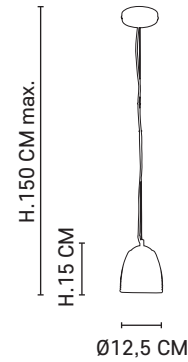

NORFOLK

G9 // 40W max.

Boîtier Isodome

80011

Applique base en métal. Abat-jour forme dôme en verre.
Shiny metal wall light with textured glass dome lampshade.

Ampoule conseillée
Recommended bulb

G9
654337

80011 - 650897
Verre

80008

Suspension dôme en verre. Équipée d'un pavillon en métal et d'un cordon transparent.
Textured glass dome pendant light with transparent cord, metal canopy.

Ampoule conseillée
Recommended bulb

G9
654337

80008 - 650898
Verre

E27 // 60W max.

Boîtier Isodome

80009

Suspension dôme en verre. Équipée d'un pavillon en métal et d'une cordelière transparente.
Textured glass dome pendant light with transparent cord, metal canopy.

Ampoule conseillée
Recommended bulb

A60
654313

80009 - 650899
Verre

80010

Suspension dôme en verre et métal. Équipée d'un pavillon en métal et chaîne en métal assorti, d'un diffuseur en verre et d'une cordelière transparente.
Textured glass dome pendant light with shiny metal finish and glass light diffuser. Matching metal chain and transparent cord, metal canopy.

Ampoule conseillée
Recommended bulb

A60
654313

80010 - 650896
Verre