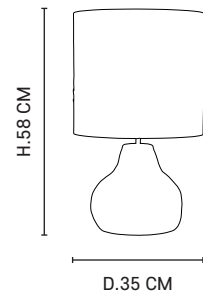

NEW PORTINATX

Design
MARKET SET

Lampe en céramique mat. Abat-jour forme cylindre en bana et raphia.
Matt ceramic table lamp with cylinder bana and raffia lampshade.

M

80213

E27 // 60W max.

Ampoule conseillée
Recommended bulb

80213 - PR503493

Terracotta

24

Design
MARKET SET

Lampe en céramique mat. Abat-jour forme cylindre en bana et raphia.
Matt ceramic table lamp with cylinder bana and raffia lampshade.

L

80214

E27 // 60W max.

Ampoule conseillée
Recommended bulb