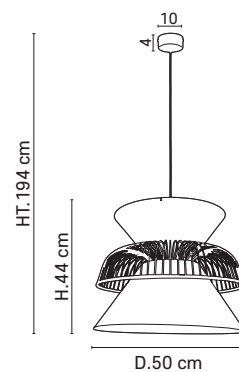

Stacked pendant light in textured air-purifying linen and bamboo crown. Delivered with textile electrical cord and metal canopy.

M

E27 // 60W max.

5574 - 653640
Riad / jaune

5574 - 653639
Rose / riad

Ampoule conseillée
Recommended bulb