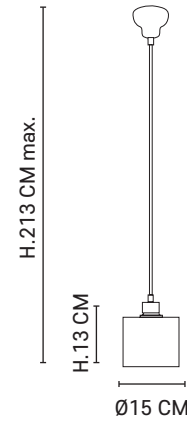

E27 // 40W max.

80029 - 1L

Suspension 1 lumière avec abat-jour cylindre en verre transparent. Équipée d'une cordelière textile et d'un pavillon en métal assorti.
Pendant light with clear glass cylinder lampshade. Matching metal canopy and textile cord.

3XE27 // 40W max.

80030 - 3L

Suspension 3 lumières avec abat-jour cylindres en verre transparent. Équipée de cordelières textiles et d'une réglette en métal assorti.
3-light bar pendant light with clear glass cylinder lampshades. Matching metal ceiling plate and textile cords.