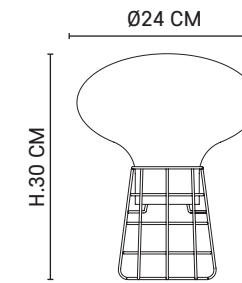

Metal wire base accent lamp with opal glass lampshade and textile cord.

PM

E14 // 15W max.

on / off

80166 - 590379
Cuivre

170

171

80131 - GM