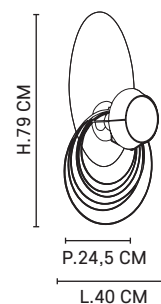

Fabric ovale wall light, ethnic decoration with raffia tambourine and metal circles kit. Delivered with base wall in painted sand finition metal.

Ampoule conseillée
Recommended bulb

A60
654313

 E27 // 60W max.