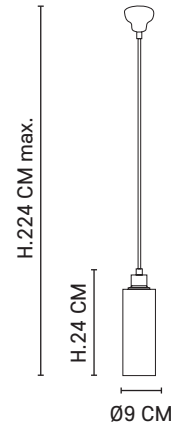

E27 // 40W max.

80029 - 1L

Suspension 1 lumière avec abat-jour cylindre en verre transparent. Équipée d'une cordelière textile et d'un pavillon en métal assorti.
Pendant light with clear glass cylinder lampshade. Matching metal canopy and textile cord.

80029 - PR590205
Blanc mat