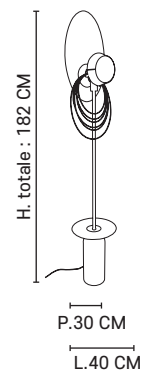

Painted metal floorlamp with shelf. Fabric ovale lampshade, ethnic decoration with raffia tambourine and metal circles kit.

Ampoule conseillée
Recommended bulb

A60
654313

 E27 // 60W max.

80192 - PR590293