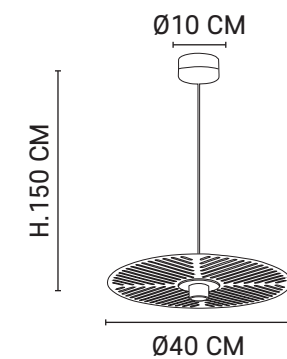

E27 // 60W max.