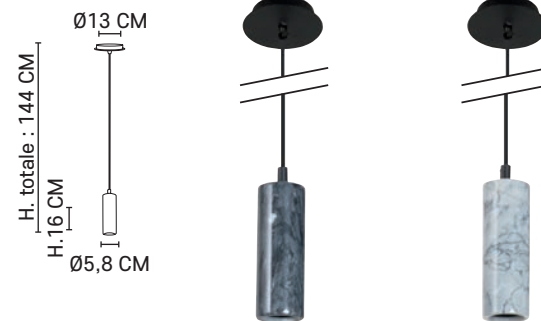

80090 - 651266
Noir

80090 - 651265
Gris

80091

Suspension 1 lumière avec cache douille géométrique en marbre. Équipée d'un cordon textile et d'un pavillon en métal peint.

Pendant light with geometrical marble socket cover. Delivered with textile cord and painted metal canopy.

CONIQUE

E27 // 40W max.