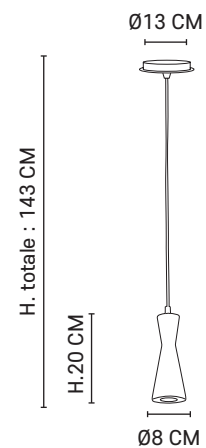

80091 - 651268
Noir

80091 - 651267
Vert

80088

Lampe base ronde en marbre. Équipée d'un cache douille en métal et d'un cordon textile.

Marble cylinder base accent lamp. Delivered with metal socket cover and textile cord.

E27 // 60W max.