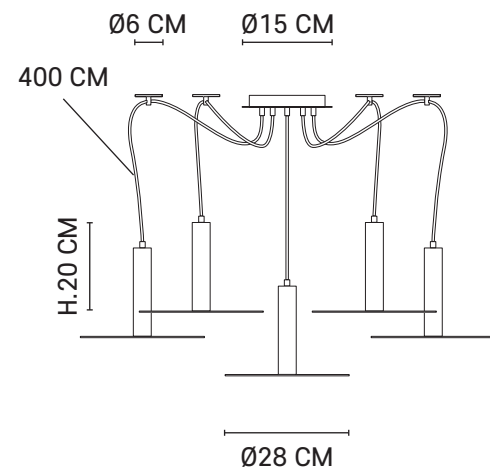

5-light metal pendant light. Delivered with textile cord, metal hooks to cord passage and match metal canopy.

Ampoule conseillée
Recommended bulb

E27 // 40W max.

5XE27 // 60W max.

80142 - 651650
Laiton

80143 - 651649
Laiton