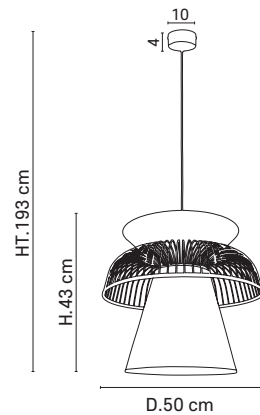

MEKKO

5573

Suspension empilement de 2 abat-jour en tissu matière dépolluante composée de lin et d'une couronne en bambou. Équipée d'un cordon textile et d'un pavillon métal adaptable DCL.

Stacked pendant light in textured air-purifying linen and bamboo crown. Delivered with textile electrical cord and metal canopy.

S

E27 // 60W max.

5573 - 653637
Bleu ciel / blanc

5573 - 653638
Blanc / rose

Ampoule conseillée
Recommended bulb

A60
654313

5575

Suspension empilement de 2 abat-jour en tissu matière dépolluante composée de lin et d'une couronne en bambou. Équipée d'un cordon textile et d'un pavillon métal adaptable DCL.

Stacked pendant light in textured air-purifying linen and bamboo crown. Delivered with textile electrical cord and metal canopy.

L

E27 // 60W max.