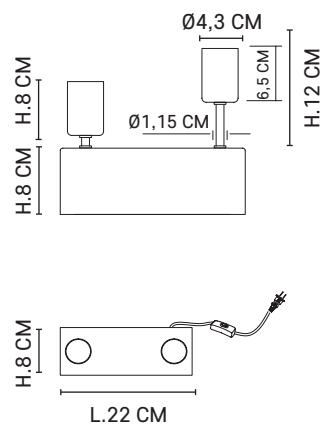

2-light marble rectangular base table lamp. Textile cord with dimmer switch to adjust light intensity or switch on/off.

Ampoule conseillée
Recommended bulb

G125
654327

2XE27 // 40W max.

80028 - 592639
Blanc brillant