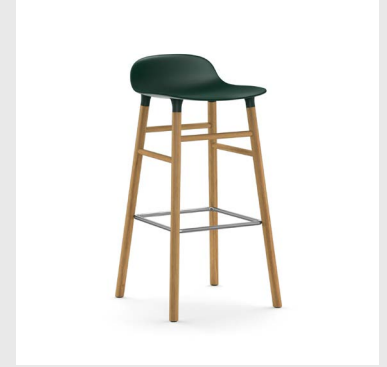

Model: Form Barstool
Design: Simon Legald, 2016
Measurements: H: 87 x W: 45 x D: 45 x SH: 75 cm
Shell: Polypropylene

Legs: Lacquered oak / Lacquered walnut / Painted and lacquered oak

Upholstery: Available with full upholstery in a wide range of textiles and leathers from Camira, Kvadrat, Sørensen Leather and JAB.