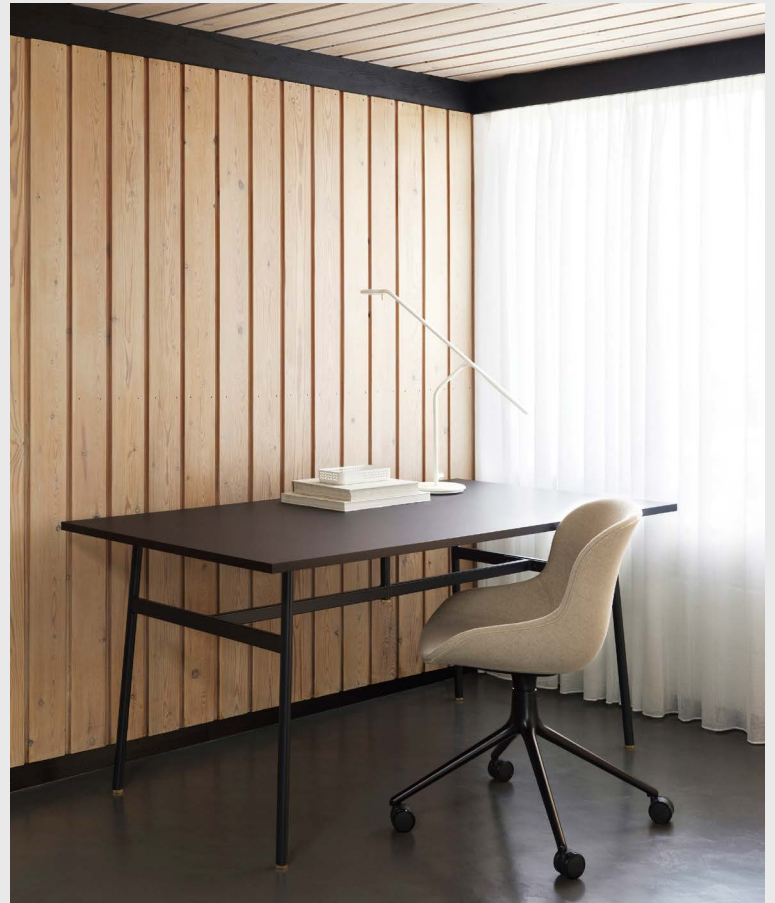

Model: Hyg Comfort Chair Swivel
Design: Simon Legald, 2022
Measurements: H: 78/92 x L: 72,5 x D: 72,5 x SH: 38/55 cm
Specifications: Swivel, five wheels and gas lift
Shell: Polypropylene with molded soft PU foam and full upholstery
Legs: Aluminum / Powder coated aluminum

Upholstery: Available with full upholstery in a wide range of textiles and leathers from Camira, Kvadrat, Sørensens Leather and JAB.