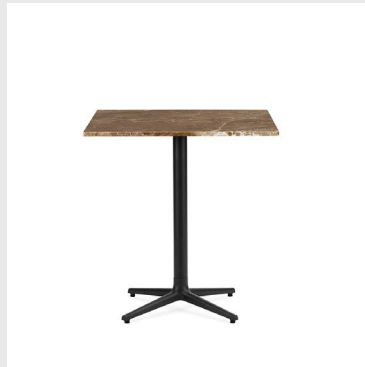

Model: Allez Table
Design: Simon Legald, 2021
Measurements: H: 75 x L: 70 x D: 70 cm
Specifications: 4 legs
Tabletops: Polished marble / Oak veneer / Stainless steel

Base: Cast iron