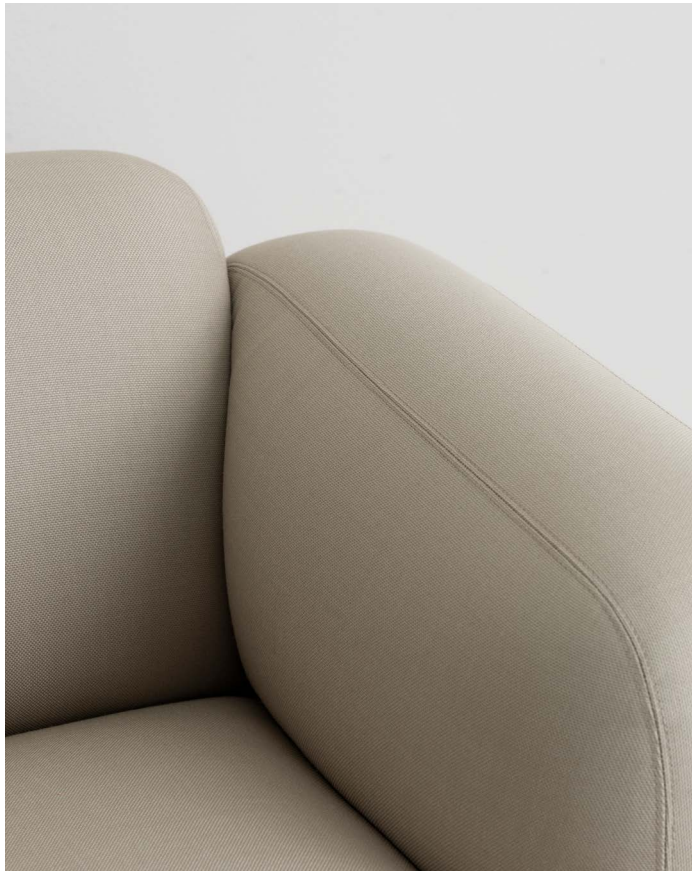

Swell Armchair

Swell Armchair in various textiles

Sum Armchair with aluminum legs

SUM

Sum Armchair is characterized by its slender frame and elegant expression. Slim, angled legs lift the sophisticated lounge chair from the floor in a delicate counterpoint to the generous contours of the back and armrest, offering sophisticated aesthetics and exquisite comfort in equal measure.