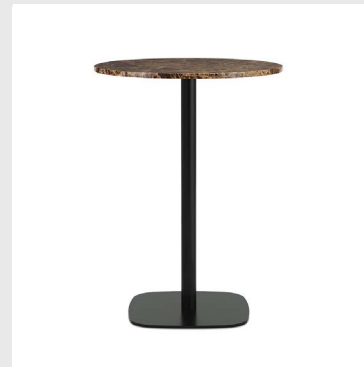

Model: Form Café Table
Design: Simon Legald, 2021
Measurements: H: 94,5 x Ø: 70 cm / H: 104,5 x Ø: 70 cm
Tabletops: Polished marble / Oak veneer / Stainless steel