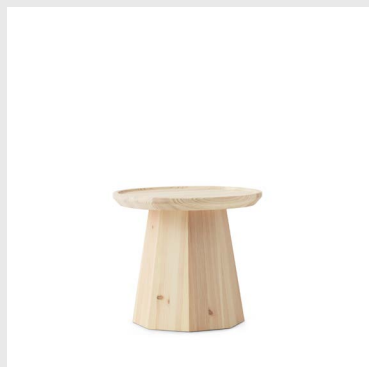

COFFEE & SIDE TABLES

Model: Pine Table Small
Design: Simon Legald, 2018
Measurements: H: 40,6 x Ø: 45 cm
Material: Stained and lacquered pine