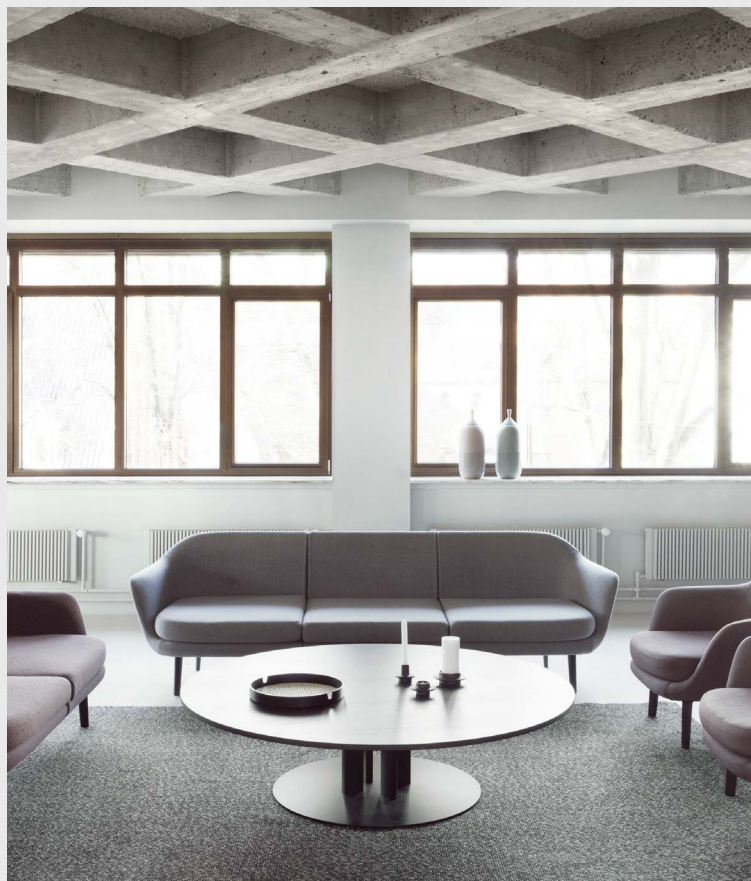

COFFEE & SIDE TABLES

Model: Scala Coffee Table
Design: Simon Legald, 2021
Measurements: H: 40 x Ø: 110 cm
Tabletops: Polished marble / Oak veneer

Base: Powder coated steel

Model: Scala Coffee Table
Design: Simon Legald, 2021
Measurements: H: 40 x Ø: 130 cm
Tabletops: Polished marble / Oak veneer