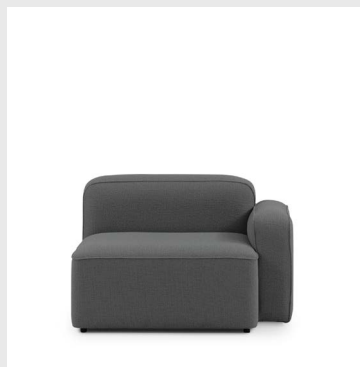

Model: Rope Modular Sofa Narrow Right Armrest

Design: Hans Hornemann, 2016

Measurements: H: 67 x W: 105 x D: 86 x SH: 39 cm

Frame and seat: Wooden frame with pocket springs, HR foam and upholstery
Plywood frame with Nozag springs, HR foam and upholstery

Legs: Painted and lacquered ash

Upholstery: Comes with upholstery in a wide range of textiles and leathers from Camira, Kvadrat, Sørensen Leather and JAB