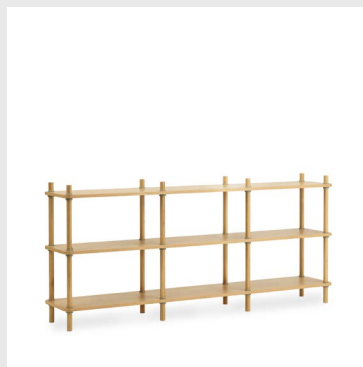

Model: Jam Bookcase
Design: Simon Legald, 2018
Measurements: H: 90 x W: 203 x D: 38 cm
Frame: Solid lacquered oak

■
Shelves: MDF with oak veneer

■
Wedges: Polypropylene