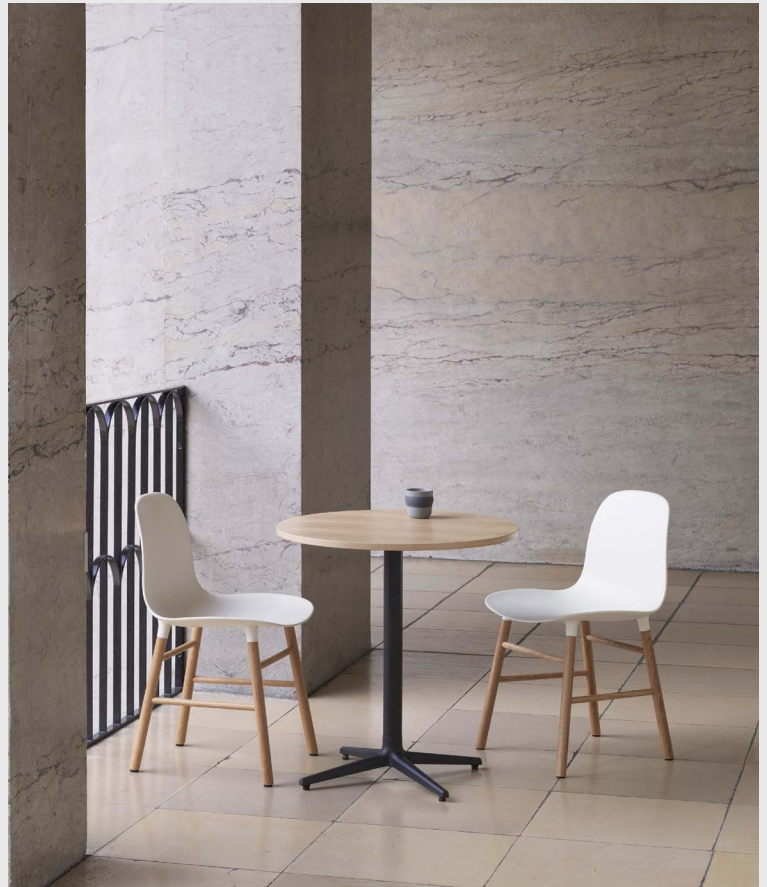

Legs: Lacquered oak / Lacquered walnut / Painted and lacquered oak

Upholstery: Available with full upholstery in a wide range of textiles and leathers from Camira, Kvadrat, Sørensen Leather and JAB.