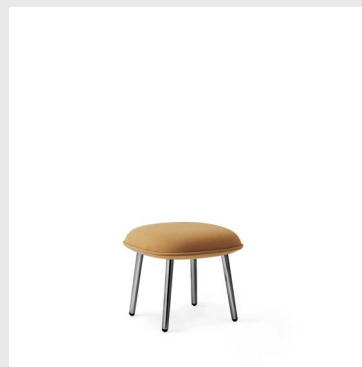

Model: Ace Footstool
Design: Hans Hornemann, 2016
Measurements: H: 39 x W: 45 x D: 45 cm
Shell: Veneer, PU foam with steel reinforcement and full upholstery
Legs: Brass plated steel / Black plated steel

Upholstery: Comes with full upholstery in a wide range of textiles and leathers from Camira, Kvadrat, Sørensen Leather and JAB.