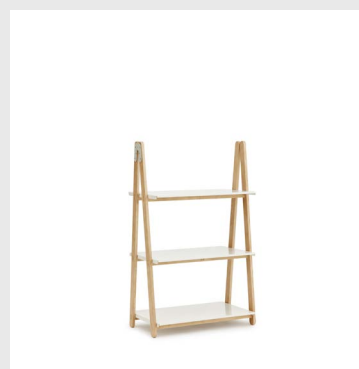

■
Shelves: MDF with oak veneer

■
Wedges: Polypropylene

Model: Jam Bookcase
Design: Simon Legald, 2018
Measurements: H: 90 x W: 203 x D: 38 cm
Frame: Solid lacquered oak

■
Shelves: MDF with oak veneer

■
Wedges: Polypropylene