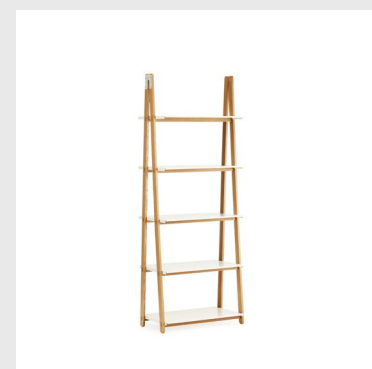

Model: One Step Up Bookcase High
Design: Francis Cayouette, 2010
Measurements: H: 200 x W: 78 x D: 45 cm
Frame: Lacquered ash

■
Shelves: Powder coated steel