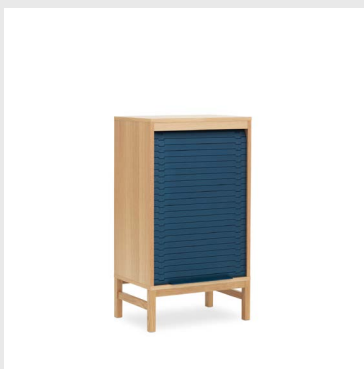

Model: Jalousi Sideboard
Design: Simon Legald, 2016
Measurements: H: 75 x W: 161 x D: 40 cm
Frame and legs: MDF and lacquered oak veneer

Front: ABS

Model: Jalousi Cabinet Low
Design: Simon Legald, 2016
Measurements: H: 101,5 x W: 55 x D: 40 cm
Frame and legs: MDF and lacquered oak veneer