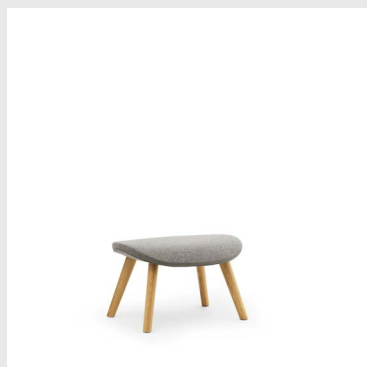

Model: Hyg Footstool
Design: Simon Legald, 2018
Measurements: H: 39 x W: 62,5 x D: 48,5 x SH: 39 cm
Seat: Rigid PU foam with steel reinforcement and full upholstery
Legs: Lacquered oak / Painted and lacquered oak

Upholstery: Comes with full upholstery in a wide range of textiles and leathers from Camira, Kvadrat, Sørensens Leather and JAB.