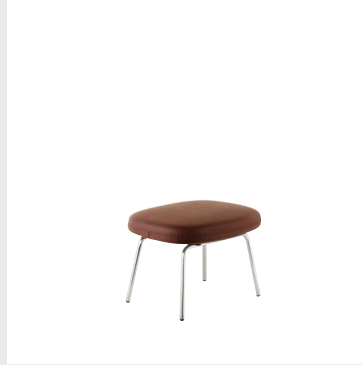

Model: Era Footstool
Design: Simon Legald, 2014
Measurements: H: 39 x W: 53 x D: 42 x SH: 39 cm
Seat: Rigid PU foam with steel reinforcement and full upholstery
Legs: Powder coated steel / Chrome

Upholstery: Comes with full upholstery in a wide range of textiles and leathers from Camira, Kvadrat, Sørensen Leather and JAB.