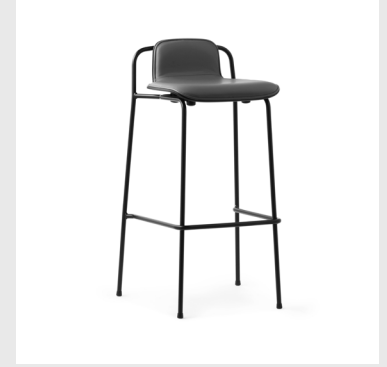

Model: Studio Barstool
Design: Simon Legald, 2018
Measurements: H: 90 x W: 48 x D: 47 x SH: 75 cm
Shell: Lacquered oak veneer / Painted and lacquered ash veneer

Legs: Powder coated steel

Upholstery: Available with full or front upholstery in a wide range of textiles and leathers from Camira, Kvadrat, Sørensen Leather and JAB.