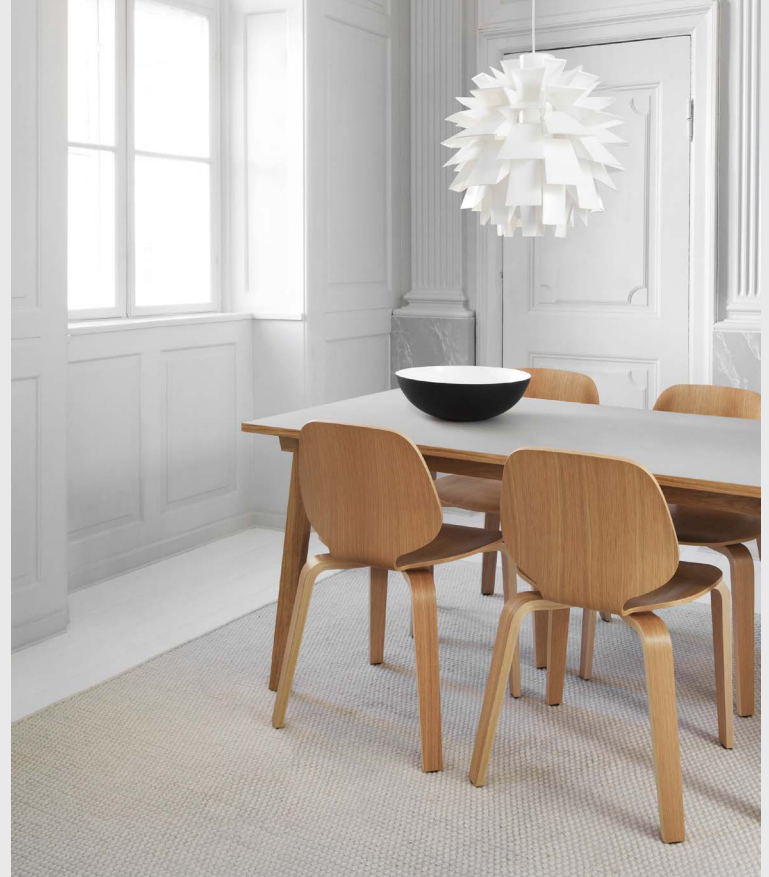

Model: My Chair Barstool
Design: Nikolai Wiig Hansen, 2013
Measurements: H: 92,5 x W: 44 x D: 49,5 x SH: 65 cm
Shell: Lacquered oak veneer / Lacquered walnut veneer / Painted and lacquered ash veneer

Legs: Powder coated steel / Chrome

Upholstery: Available with full or front upholstery in a wide range of textiles and leathers from Camira, Kvadrat, Sørensen Leather and JAB.