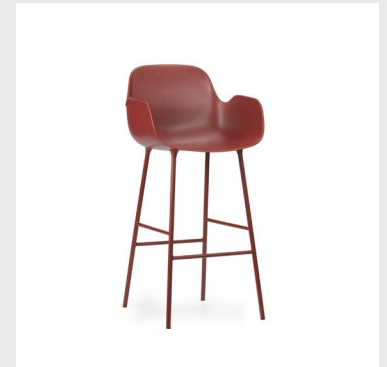

Model: Form Bar Armchair
Design: Simon Legald, 2014
Measurements: H: 110 x W: 56 x D: 54,5 x SH: 75 cm
Shell: Polypropylene

Legs: Powder coated steel

Upholstery: Available with full upholstery in a wide range of textiles and leathers from Camira, Kvadrat, Sørensen Leather and JAB.