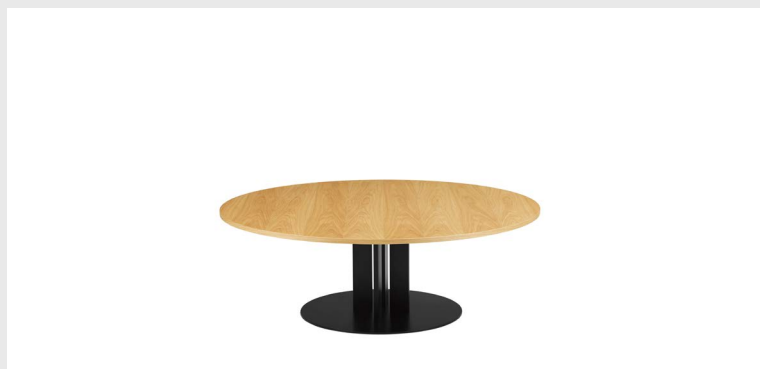

Model: Scala Coffee Table
Design: Simon Legald, 2021
Measurements: H: 40 x Ø: 130 cm
Tabletops: Polished marble / Oak veneer