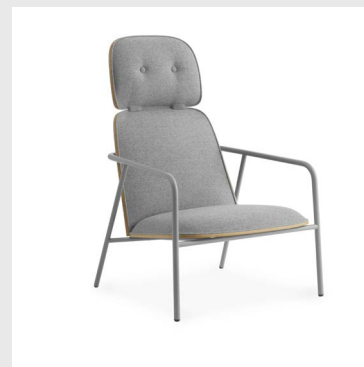

Model: Pad Lounge Chair High
Design: Simon Legald, 2018
Measurements: H: 111,5 x W: 77,5 x D: 83 x SH: 40,5 cm
Shell: Lacquered oak veneer / Painted and lacquered ash veneer

Seat and back: PU foam with steel reinforcement and front upholstery
Legs: Powder coated steel

Upholstery: Comes with front upholstery in a wide range of textiles and leathers from Camira, Kvadrat and Sørensen Leather.