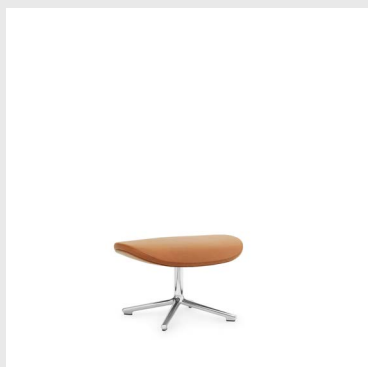

Model: Hyg Footstool Swivel
Design: Simon Legald, 2018
Measurements: H: 39 x W: 62,5 x D: 48,5 x SH: 39 cm
Seat: Rigid PU foam with steel reinforcement and full upholstery
Legs: Aluminum / Powder coated aluminum

Upholstery: Comes with full upholstery in a wide range of textiles and leathers from Camira, Kvadrat, Sørensens Leather and JAB.