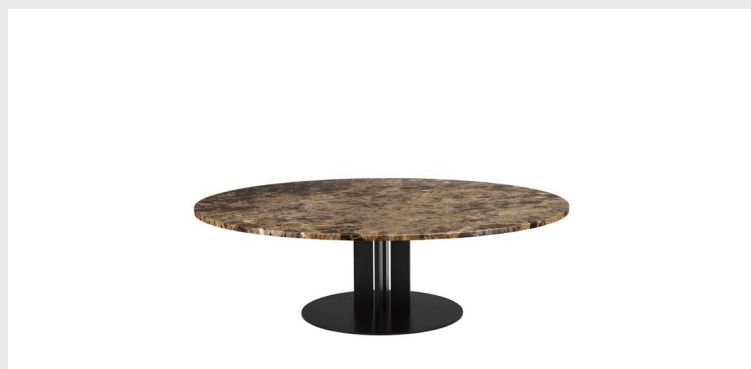

Model: Scala Coffee Table
Design: Simon Legald, 2021
Measurements: H: 40 x Ø: 150 cm
Tabletops: Polished marble / Oak veneer