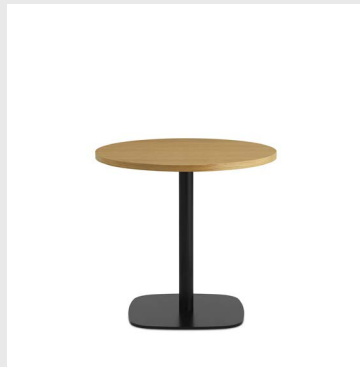

Model: Form Café Table
Design: Simon Legald, 2021
Measurements: H: 65 x Ø: 70 cm / H: 74,5 x Ø: 70 cm
Tabletops: Polished marble / Oak veneer / Stainless steel