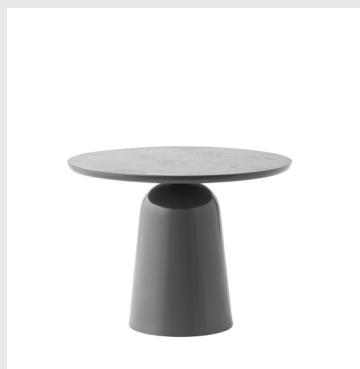

Legs and drawer: Powder coated steel

COFFEE & SIDE TABLES

Model: Pine Table Small
Design: Simon Legald, 2018
Measurements: H: 40,6 x Ø: 45 cm
Material: Stained and lacquered pine

Model: Pine Table Large
Design: Simon Legald, 2018
Measurements: H: 44,6 x Ø: 65 cm
Material: Stained and lacquered pine