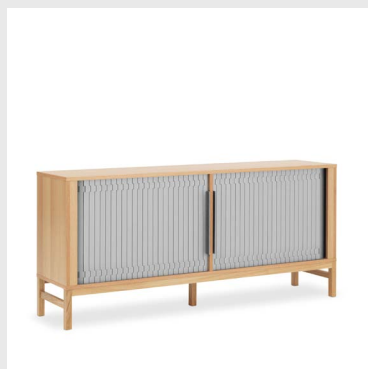

Model: Rib Sideboard
Design: Simon Legald, 2022
Measurements: H: 86,5 x W: 45 x L: 159 cm

Frame: Lacquered oak veneer / Painted and lacquered oak veneer

Legs and slats: Solid lacquered oak / Solid painted and lacquered oak