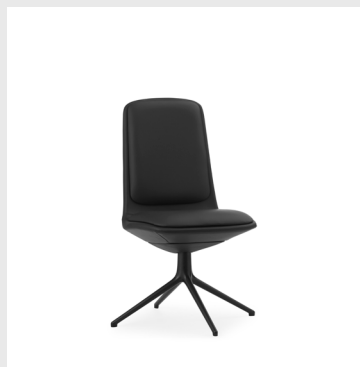

Model: Off Chair Low
Design: Simon Legald, 2022
Measurements: H: 100,8 x W: 70,5 x D: 70,5 x SH: 47 cm
Specifications: Swivel, four legs and cushion
Seat: Rigid PU foam with steel reinforcement and full upholstery
Cushion: Veneer, PU foam and upholstery
Legs: Aluminum / Powder coated aluminum

Upholstery: Comes with full upholstery in a wide range of textiles and leathers from Camira, Kvadrat and Sørensens Leather.