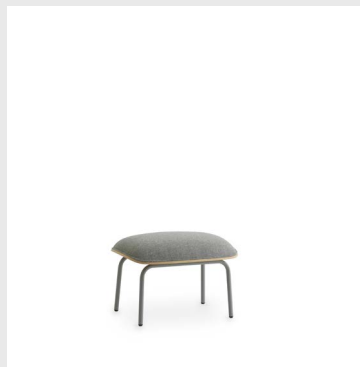

Model: Pad Footstool
Design: Simon Legald, 2018
Measurements: H: 41 x W: 60,5 x L: 60,5 x D: 45,5 cm
Shell: Lacquered oak veneer / Painted and lacquered ash veneer
Seat: PU foam and full upholstery
Legs: Powder coated steel

Upholstery: Fully upholstered in a wide range of textiles and leathers from Camira, Kvadrat and Sørensen Leather.