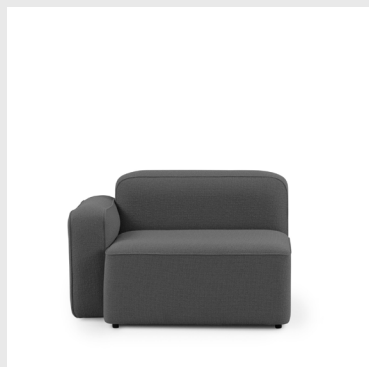

SOFAS

Model: Rope Modular Sofa Narrow Left Armrest

Design: Hans Hornemann, 2016

Measurements: H: 67 x W: 105 x D: 86 x SH: 39 cm

Frame and seat: Wooden frame with pocket springs, HR foam and upholstery
Plywood frame with Nozag springs, HR foam and upholstery

Legs: Painted and lacquered ash

Upholstery: Comes with upholstery in a wide range of textiles and leathers from Camira, Kvadrat, Sørensen Leather and JAB