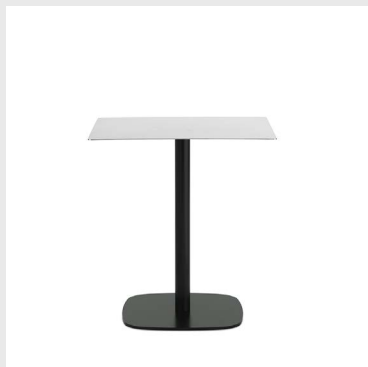

Model: Form Café Table
Design: Simon Legald, 2021
Measurements: H: 65 x W: 60 x L: 60 cm / H: 74,5 x W: 60 x L: 60 cm
Tabletops: Oak veneer / Stainless steel