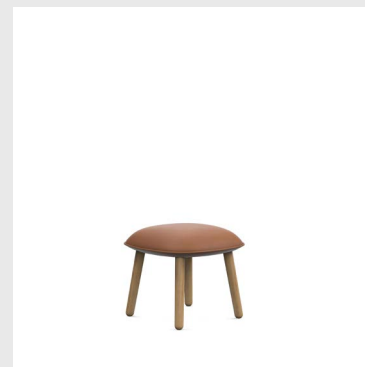

Model: Ace Footstool
Design: Hans Hornemann, 2016
Measurements: H: 39 x W: 45 x D: 45 cm
Shell: Veneer, PU foam with steel reinforcement and full upholstery
Legs: Lacquered oak / Painted and lacquered oak

Upholstery: Comes with full upholstery in a wide range of textiles and leathers from Camira, Kvadrat, Sørensen Leather and JAB.