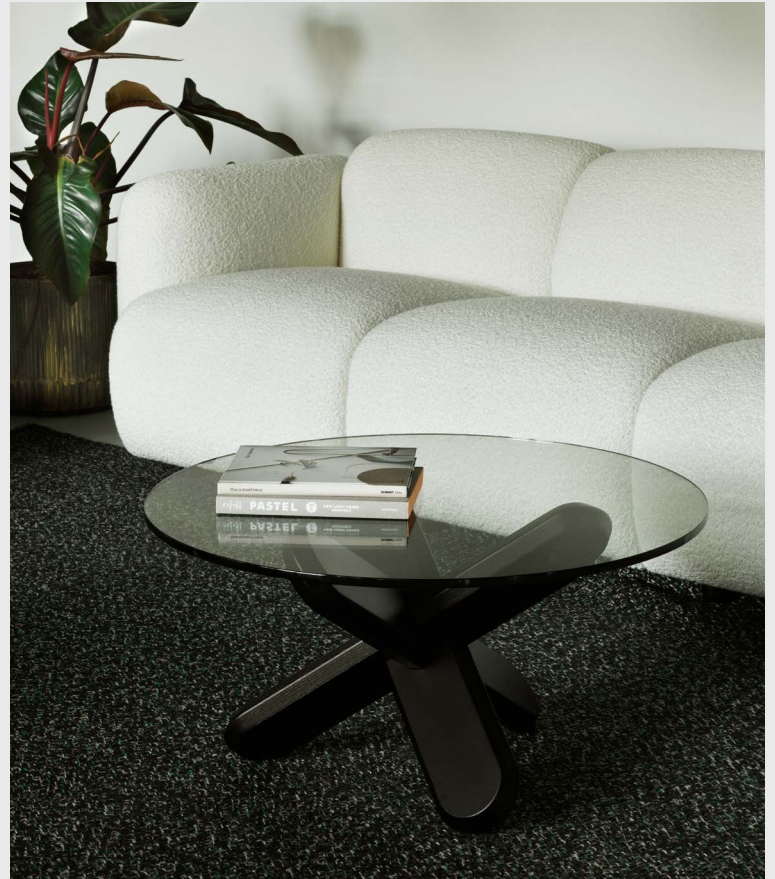

Model: Tablo Table Small
Design: Nikolai Wiig Hansen, 2011
Measurements: H: 42 x Ø: 50 cm
Tabletop: Plastic composite