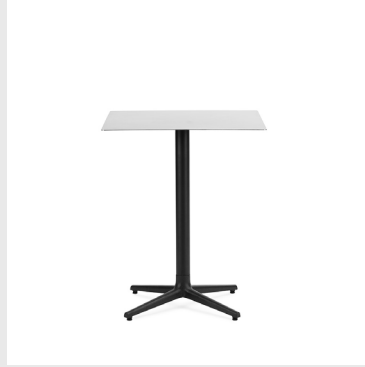

Base: Powder coated steel

TABLES

Model: Allez Table
Design: Simon Legald, 2021
Measurements: H: 75 x Ø: 60 cm
Specifications: 3 legs
Tabletops: Polished marble / Oak veneer / Stainless steel

Base: Cast iron