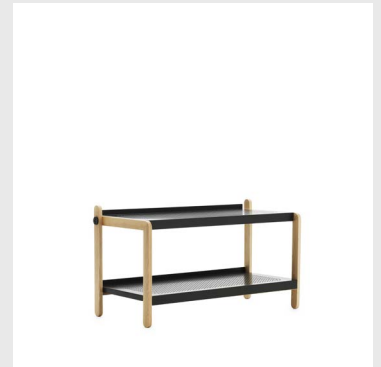

Model: Sko Shoe Rack
Design: Simon Legald, 2013
Measurements: H: 42 x W: 76 x D: 34 cm
Frame: Lacquered ash

■
Shelves: Powder coated steel