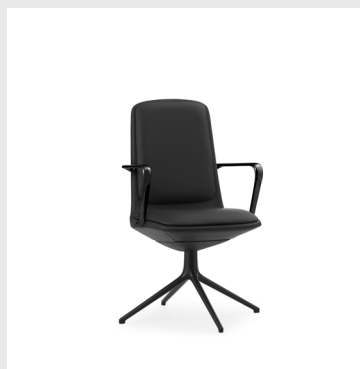

Model: Off Armchair Low
Design: Simon Legald, 2022
Measurements: H: 100,8 x W: 70,5 x D: 70,5 x SH: 47 cm
Specifications: Swivel, four legs, armrests and cushion
Seat: Rigid PU foam with steel reinforcement and full upholstery
Cushion: Veneer, PU foam and upholstery
Legs: Aluminum / Powder coated aluminum

Upholstery: Comes with full upholstery in a wide range of textiles and leathers from Camira, Kvadrat and Sørensens Leather.