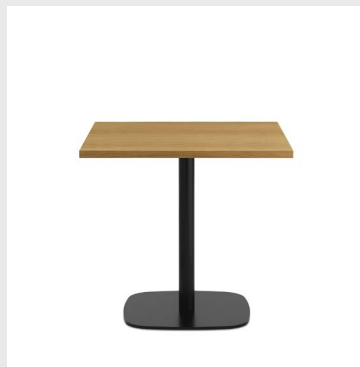

Model: Form Café Table
Design: Simon Legald, 2021
Measurements: H: 65 x W: 70 x L: 70 cm / H: 74,5 x W: 70 x L: 70 cm
Tabletops: Polished marble / Oak veneer / Stainless steel