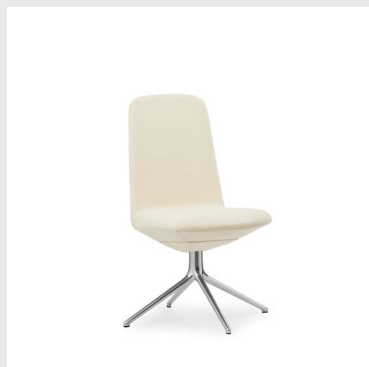

SWIVEL CHAIRS

Model: Off Chair Low
Design: Simon Legald, 2022
Measurements: H: 100,8 x W: 70,5 x D: 70,5 x SH: 47 cm
Specifications: Swivel, four legs
Seat: Rigid PU foam with steel reinforcement and full upholstery
Legs: Aluminum / Powder coated aluminum

Upholstery: Comes with full upholstery in a wide range of textiles and leathers from Camira, Kvadrat and Sørensens Leather.