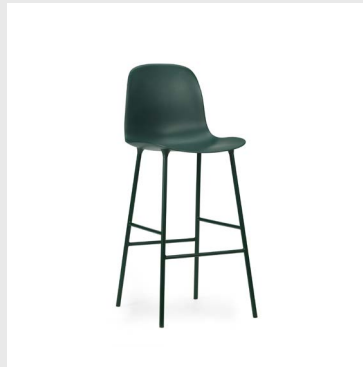

Model: Form Bar Chair
Design: Simon Legald, 2014
Measurements: H: 110 x W: 49 x D: 54,5 x SH: 75 cm
Shell: Polypropylene

Legs: Powder coated steel

Upholstery: Available with full upholstery in a wide range of textiles and leathers from Camira, Kvadrat, Sørensen Leather and JAB.