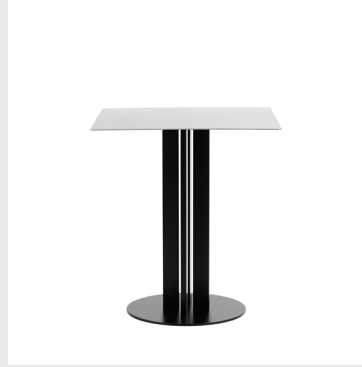

Model: Scala Café Table
Design: Simon Legald, 2021
Measurements: H: 75 x L: 60 x D: 60 cm
Tabletop: Oak veneer / Stainless steel