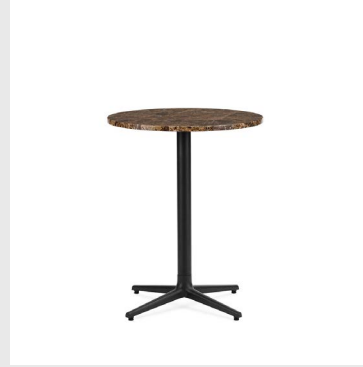

Model: Allez Table
Design: Simon Legald, 2021
Measurements: H: 75 x Ø: 60 cm
Specifications: 4 legs
Tabletops: Polished marble / Oak veneer / Stainless steel

Base: Cast iron