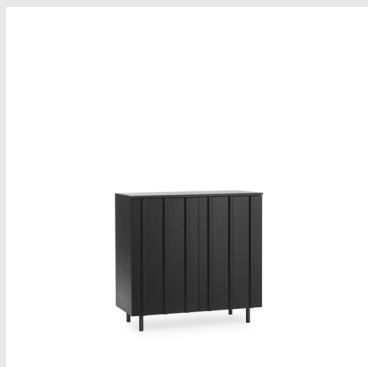

STORAGE

Model: Rib Cabinet
Design: Simon Legald, 2022
Measurements: H: 96,5 x W: 45 x L: 98,5 cm

Frame: Lacquered oak veneer / Painted and lacquered oak veneer

Legs and slats: Solid lacquered oak / Solid painted and lacquered oak