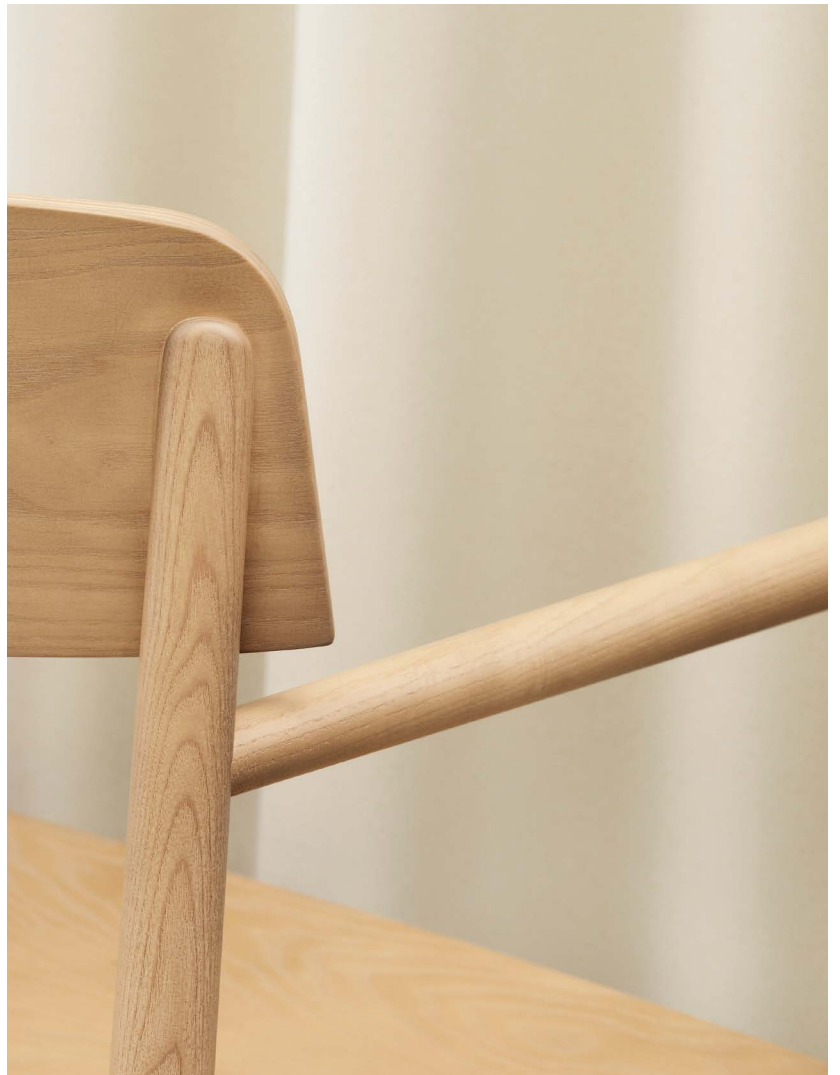

Herit Armchair in Black
Herit Chair in Black with upholstery

Herit Chair in Black with upholstery

Timb Chair in various combinations

Timb Armchair in Tan

TIMB

Timb is the fundamental essence of a chair whose clean and humble design emerges from its function. The name Timb derives from an appreciation of the material of which the chair is made. The high quality craftsmanship is visible from all angles, highlighting the simple and honest design language and making Timb an excellent choice not just for the home but for cafés, restaurants, cafeterias and educational institutions as well. A wooden chair for all.