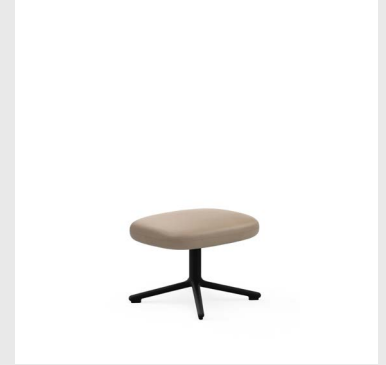

Model: Era Footstool Swivel
Design: Simon Legald, 2016
Measurements: H: 39 x W: 53 x D: 42 x SH: 39 cm
Seat: Rigid PU foam with steel reinforcement and full upholstery
Legs: Aluminum / Powder coated aluminum

Upholstery: Comes with full upholstery in a wide range of textiles and leathers from Camira, Kvadrat, Sørensen Leather and JAB.