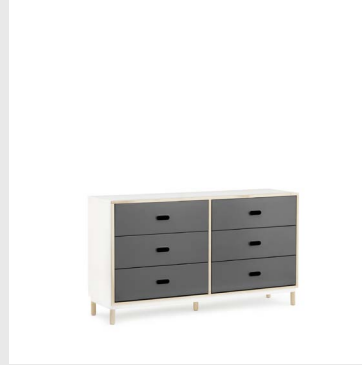

Model: Kabino Dresser
Design: Simon Legald, 2013
Measurements: H: 83 x W: 146,5 x D: 41 cm
Frame: Lacquered ash and painted MDF

■
Front: Powder coated aluminum