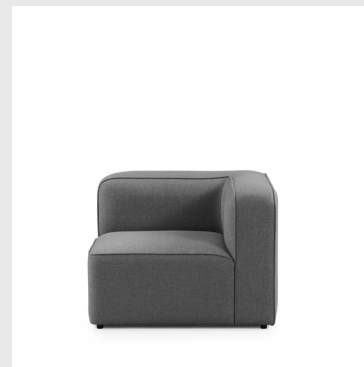

Model: Rope Modular Sofa Narrow Corner

Design: Hans Hornemann, 2016

Measurements: H: 67 x W: 86 x D: 86 x SH: 39 cm

Frame and seat: Wooden frame with pocket springs, HR foam and upholstery
Plywood frame with Nozag springs, HR foam and upholstery

Legs: Painted and lacquered ash

Upholstery: Comes with upholstery in a wide range of textiles and leathers from Camira, Kvadrat, Sørensen Leather and JAB