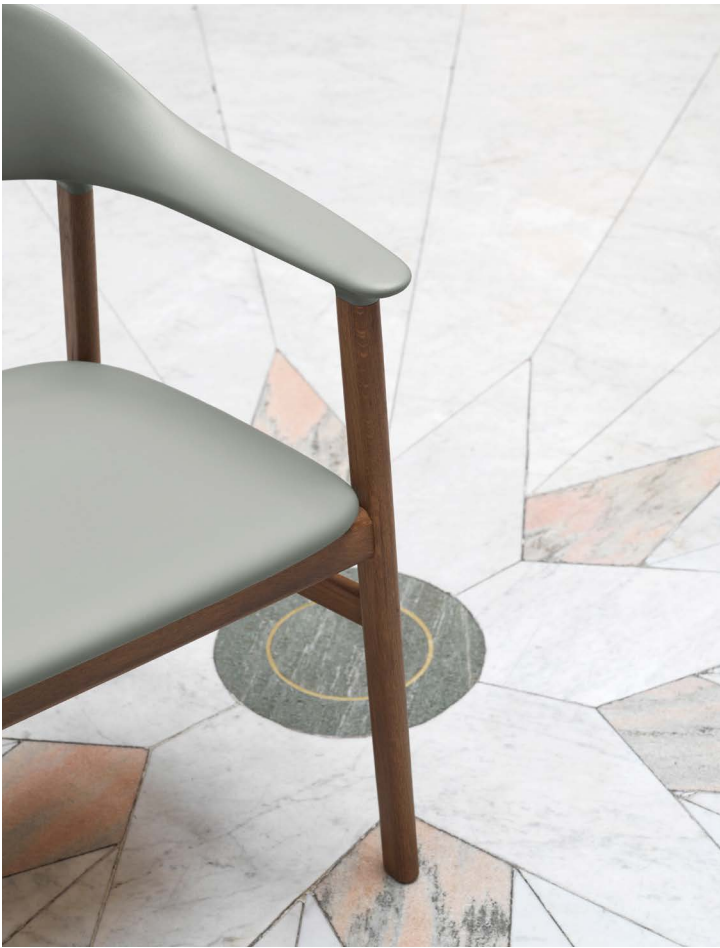

Herit Armchair in Dusty Green with smoked oak legs and upholstery