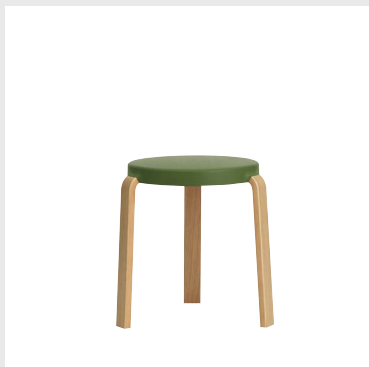

Model: Tap Stool
Design: Simon Legald, 2014
Measurements: H: 43 x W: 41 x Ø35 cm
Seat: PU foam

Legs: Oak veneer / Walnut veneer / Painted and lacquered oak