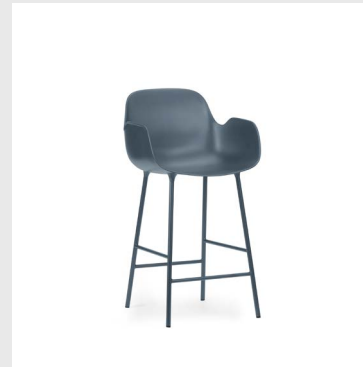

Model: Form Bar Armchair
Design: Simon Legald, 2014
Measurements: H: 100 x W: 56 x D: 54,5 x SH: 65 cm
Shell: Polypropylene

Legs: Powder coated steel

Upholstery: Available with full upholstery in a wide range of textiles and leathers from Camira, Kvadrat, Sørensen Leather and JAB.