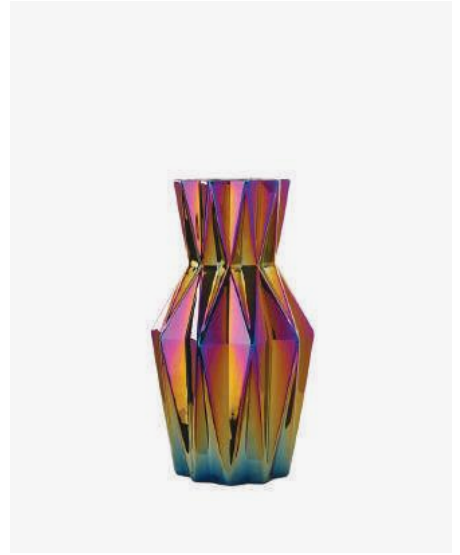

Vase Oily Folds
Small

240-205-008 Sold per 4 pieces
Materials: multicolour glazed stoneware
Dimensions: Ø17 x H32 cm
Design: pols potten studio