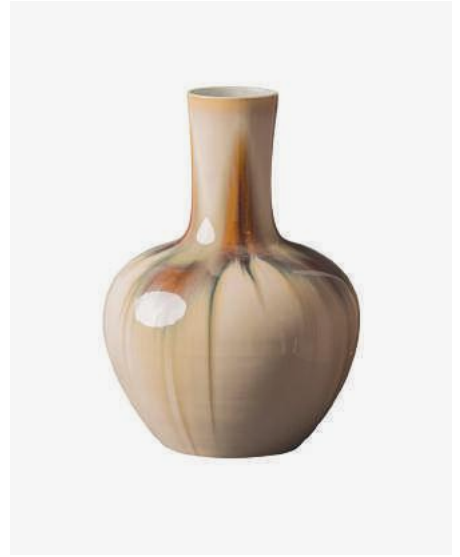

**Ball Body Crazy
Beige**

230-205-407 Sold per 1 piece
Materials: glazed porcelain
Dimensions: Ø34 x H50 cm
Design: pols potten studio
Made by hand therefore variations in colour
may occur