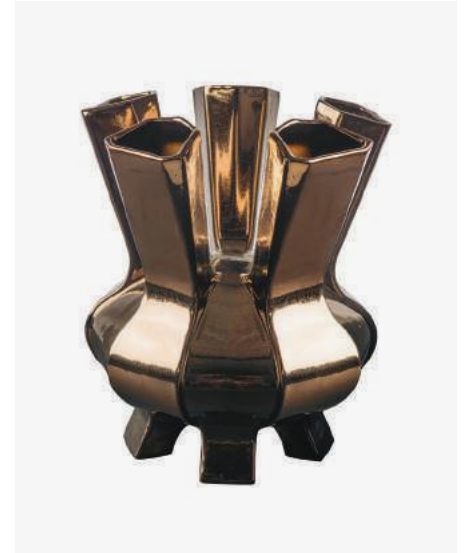

Vase Puyi
Bronze

240-205-023 Sold per 2 pieces
Materials: reactive glazed ceramic
Dimensions: Ø28,5 x H34 cm
Design: Roderick Vos
Colour may vary by item