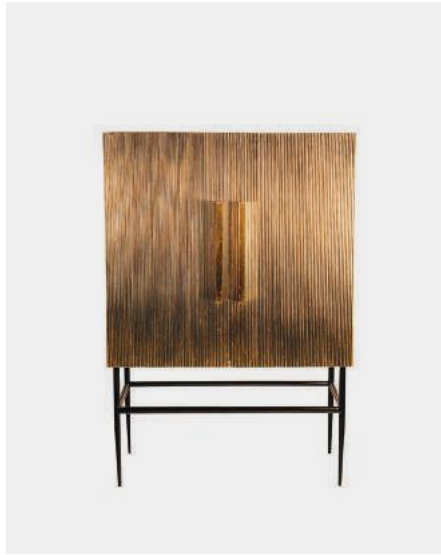

Furniture Featured:  
Cabinet Pits - Silver Tall  
Stool Roman - Olive

**Cabinet Ribbel  
Gold Tall**

500-040-110 Sold per 1 piece  
Materials: MDF, partially brass metal cladded  
with 3 shelves, black powder coated legs  
Dimensions: L75 x W42 x H180 cm  
Distance between the shelves: ± 30 cm  
Design: pols potten studio

**Cabinet Ribbel  
Gold Middle**

500-040-107 Sold per 1 piece  
Materials: MDF, partially brass metal cladded  
with 2 shelves, black powder coated legs  
Dimensions: L100 x W40 x H140 cm  
Distance between the shelves: ± 27 cm  
Design: pols potten studio