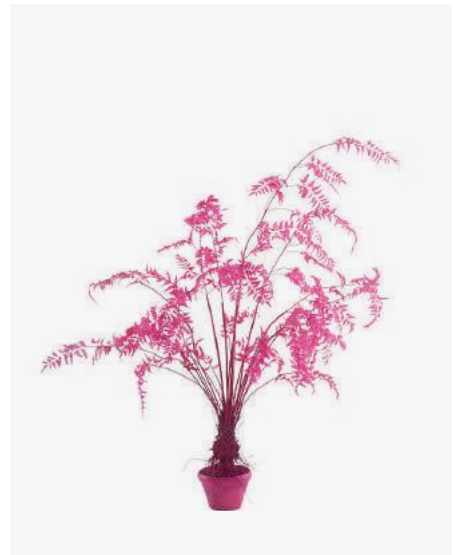

**Fern in Pot
Pink, Small**

540-300-016 Sold per 1 piece
Materials: fabric leaves,
iron inside plastic stem, clay pot
Dimensions: approx. Ø150 x H220 cm
pot Ø31/18 x H19 cm
Design: pols potten studio