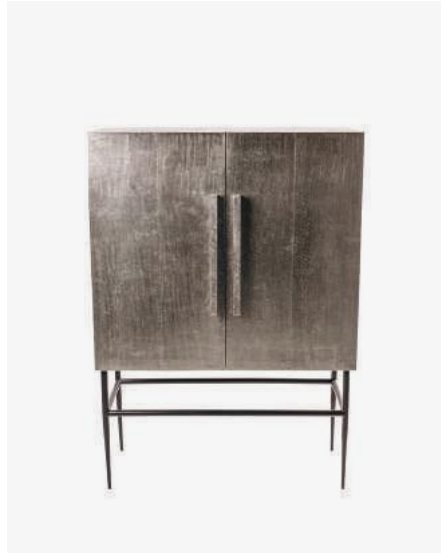

**Cabinet Ribbel  
Silver Tall**

500-040-114 Sold per 1 piece  
Materials: MDF, partially nickel plated alu sheet  
cladded with 2 shelves, black lacquered inside,  
black powder coated legs  
Dimensions: L100 x W40 x H140 cm  
Distance between the shelves: ± 27 cm  
Design: pols potten studio