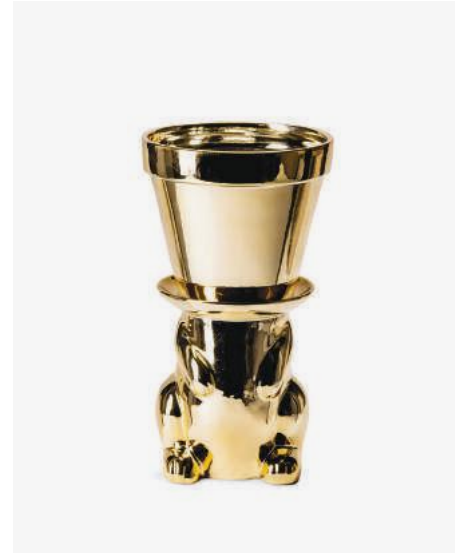

Dimensions: Ø12/16 x H25,5 cm

Design: pols potten studio

Vase Classic Diagonal Leaves  
Gold

230-205-386

Sold per 1 piece

Materials: glazed porcelain, handmade

Dimensions: Ø40 x H90 cm

Design: pols potten studio

Vase Head Upside Down

230-205-334

Sold per 6 pieces

Materials: white unglazed porcelain

Dimensions: L20 x W15 x H25 cm

Packaging: gift box

Designer: Koens & Middelkoop

Vase Pothead  
Gold