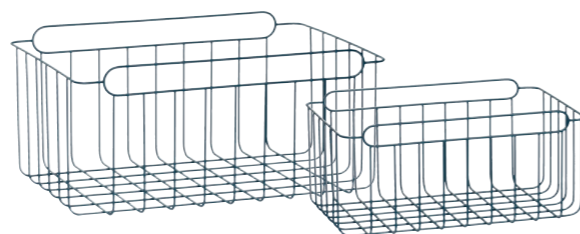

BLUE METAL WIRE BASKET
940705/2 set, s/2
44x30xh22, 61x41xh28cm
11D3290022
11E485022
11N4990022
11S4990022