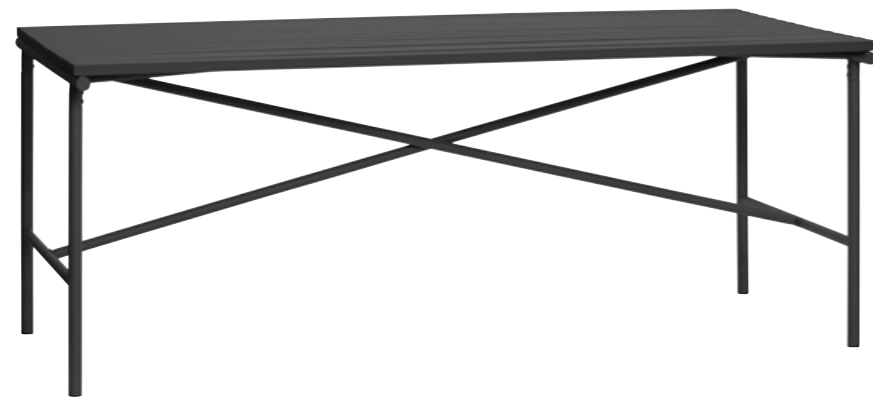

# *OUTDOOR FURNITURE*

Benches, lounge chairs & tables

**BLACK METAL BENCH**  
 991216/2 pcs  
 133x59xh82cm  
 11D19590022  
 11E2900022  
 11N29990022  
 11S29990022

**BLACK METAL CHAIR**  
 991217/2 pcs  
 53x59xh82cm  
 11D8790022  
 11E1300022  
 11N13490022  
 11S13490022