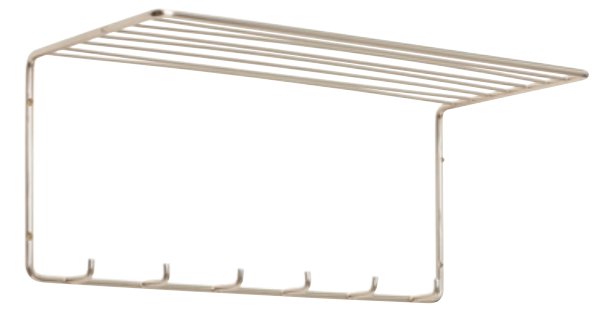

CHROME COAT RACK
021108/6 pcs
61x29xh26cm
11D2190022
11E325022
11N3290022
11S3290022