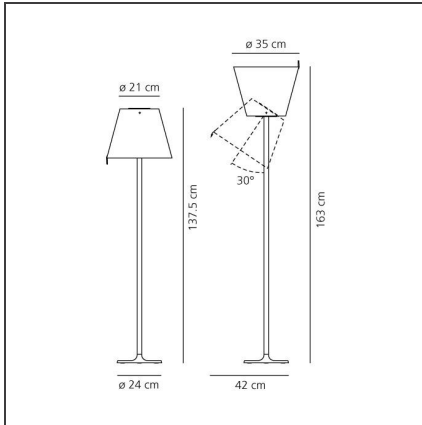

Melampo floor - Bronze Ecrù

IP20     

DESIGN BY

Adrien Gardère

TECHNICAL DRAWINGS

FEATURES

Article Code:	0123020A	Material:	Aluminium, zamak, silk satin fabric and technopolymer
Colour:	Natural	Series:	Design
Installation:	Table, Floor, Wall	Area contract:	Hospitality, Residential
Environment:	Indoor	Emission:	Diffused And Direct, indirect

DIMENSIONS

Height:	cm 137	Impact Resistance:	N/D
Base Diameter:	cm 24	Glow Wire Test:	650
Inclination:	cm 30		
Max Extension Height:	cm 163		

NOT INCLUDED SOURCES

Category:	HALO	Color Rendering:	2800K
Number:	2		
Watt:	57W		
Socket:	E27		

ALTERNATIVE SOURCES

Category:	LED
Number:	2
Watt:	8W
Type:	2
Socket:	E27
Class:	A

LUMINAIRE

Watt:	W	Delivered lumens output (lm):	967lm
Voltage:	220V-240V	CCT:	2800K
		Efficiency:	58%
		Efficacy:	9.3lm/W
		CRI:	100

Notes

Adjustable diffuser into three different positions.