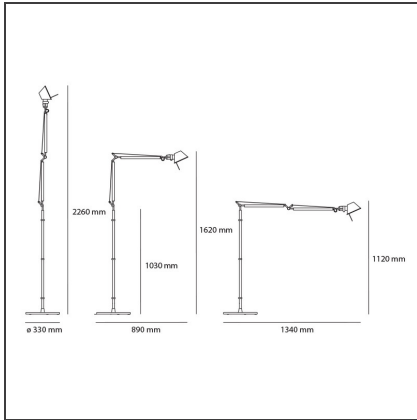

Tolomeo Floor - Black - Body Lamp

IP20     

DESIGN BY

Michele De Lucchi, Giancarlo Fassina

DESCRIPTION

The code is referred to the body lamp only

TECHNICAL DRAWINGS

FEATURES

Article Code:	A004430	Material:	Aluminium, steel
Colour:	Black	Series:	Design
Installation:	Floor		

DIMENSIONS

Height:	cm 162	Impact Resistance:	N/D
Base Diameter:	cm 33	Glow Wire Test:	N/D
Max Extension Height:	cm 226		

NOT INCLUDED SOURCES

Category:	HALO	Color Rendering:	1a
Number:	1	Color temperature (K):	2900K
Watt:	77W		
Lbs:	A60		
Socket:	E27		
Duration (h):	1000h		

ALTERNATIVE SOURCES

Category:	LED
Number:	1
Watt:	8W
Delivered lumens output (lm):	1000lm
Type:	2
Socket:	E27
Class:	A

LUMINAIRE

Watt:	W	Delivered lumens output (lm):	804lm
Voltage:	220V-240V	CCT:	0K
		Efficiency:	58%
		Efficacy:	8.04lm/W
		CRI:	100

Notes

Possibility to mount LED source on E27 Socket. Complete lamp consists of body lamp + accessories