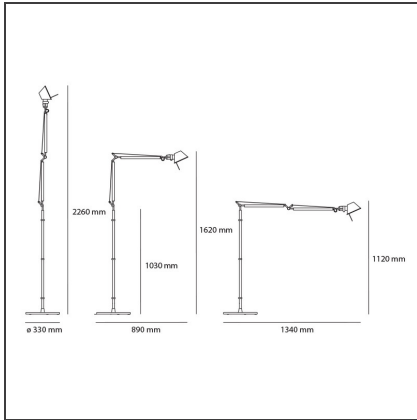

Tolomeo Floor - White - Body Lamp

IP20 

DESIGN BY

Michele De Lucchi, Giancarlo Fassina

DESCRIPTION

The code is referred to the body lamp only

TECHNICAL DRAWINGS

FEATURES

Article Code:	A004420	Material:	Aluminium, steel
Colour:	White	Series:	Design
Installation:	Floor		

DIMENSIONS

Height:	cm 162	Impact Resistance:	N/D
Base Diameter:	cm 33	Glow Wire Test:	N/D
Max Extension Height:	cm 226		

NOT INCLUDED SOURCES

Category:	HALO	Color Rendering:	1a
Number:	1	Color temperature (K):	2900K
Watt:	77W		
Lbs:	A60		
Socket:	E27		
Duration (h):	1000h		

ALTERNATIVE SOURCES

Category:	LED
Number:	1
Watt:	8W
Delivered lumens output (lm):	1000lm
Type:	2
Socket:	E27
Class:	A

LUMINAIRE

Watt:	W	Delivered lumens output (lm):	804lm
Voltage:	220V-240V	CCT:	0K
		Efficiency:	58%
		Efficacy:	8.04lm/W
		CRI:	100

Notes

Possibility to mount LED source on E27 Socket. Complete lamp consists of body lamp + accessories