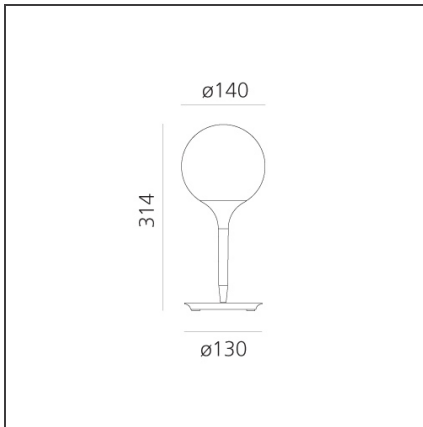

Castore Table 14

IP20   

TECHNICAL DRAWINGS

DESIGN BY

Michele De Lucchi, Huub Ubbens

DESCRIPTION

The spherical diffuser design is enhanced by a removable-fitting and tapering luminous stem, that makes the transition from the strong diffuser light to the blind lamp structure area gentle. Base in zamak, stem in thermoplastic resin, blown glass diffuser.

FEATURES

Article Code:	1044110A	Material:	Zamak, polycarbonate, blown glass
Colour:	White	Series:	Design
Installation:	Table	Area contract:	Hospitality, Retail, Residential
Environment:	Indoor	Emission:	Diffused

DIMENSIONS

Height:	cm 31.4	Glow Wire Test:	850
Base Diameter:	cm 12.2		

SOURCES NOT INCLUDED

Category:	LED
Number:	1
Watt:	4W
Type:	2
Socket:	E14

LUMINAIRE

Watt:	4W	Delivered lumens output (lm):	296lm
Voltage:	220V-240V	CCT:	2700K
		Efficiency:	86%
		Efficacy:	74.04lm/W
		CRI:	80

Notes

Lamp included. Available in four sizes.