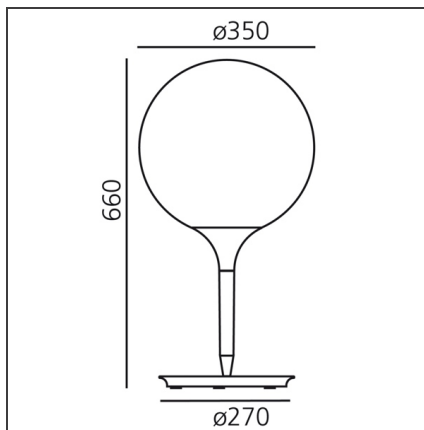

Castore table 35

IP20    

TECHNICAL DRAWINGS

DESIGN BY

Michele De Lucchi, Huub Ubbens

DESCRIPTION

The spherical diffuser design is enhanced by a removable-fitting and tapering luminous stem, that makes the transition from the strong diffuser light to the blind lamp structure area gentle. Base in zamac, stem in thermoplastic resin, blown glass diffuser.

FEATURES

Article Code:	1049010A	Material:	Zamac, polycarbonate, blown glass
Colour:	White	Series:	Design
Installation:	Table	Area contract:	Hospitality, Retail, Residential
Environment:	Indoor	Emission:	Diffused

DIMENSIONS

Height:	cm 66	Impact Resistance:	N/D
Base Diameter:	cm 27	Glow Wire Test:	750

NOT INCLUDED SOURCES

Category:	HALO	Color Rendering:	1a
Number:	1	Color temperature (K):	2900K
Watt:	150W		
Lbs:	Qt32		
Socket:	E27		
Duration (h):	2000h		