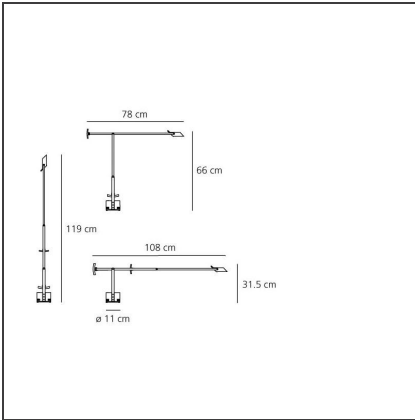

TECHNICAL DRAWINGS

FEATURES

Article Code:	A009210	Material:	aluminium, technopolymer
Colour:	Black	Series:	Design
Installation:	Table, Floor		

DIMENSIONS

Length:	cm 78	Max Extension Length:	cm 108
Height:	cm 66		
Base Diameter:	cm 11		
Inclination:	-42+42		
Max Extension Height:	cm 119		