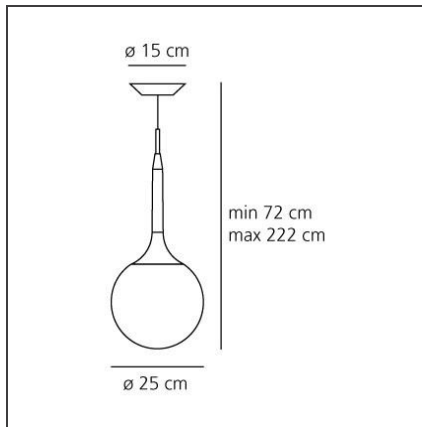

Castore suspension 25

IP20

Dimmerable: + -

TECHNICAL DRAWINGS

DESIGN BY

Michele De Lucchi, Huub Ubbens

DESCRIPTION

The spherical diffuser design is enhanced by a removable-fitting and tapering luminous stem, that makes a sweet transition from the strong diffuser light to the blind lamp structure area. Ceiling rose and stem in thermoplastic resin, blown glass diffuser.

FEATURES

Article Code:	1053010A	Material:	Blown glass, polycarbonate
Colour:	White	Series:	Design
Installation:	Suspension	Area contract:	Hospitality, Retail, Residential
Environment:	Indoor	Emission:	Diffused

DIMENSIONS

Height:	cm 72	Glow Wire Test:	750
Base Diameter:	cm 15		
Max Height from ceiling:	cm 222		

NOT INCLUDED SOURCES

Category:	HALO	Color temperature (K):	3000 K
Number:	1	Class:	A
Watt:	77 W		
Socket:	E27		

Notes

Available in four sizes.