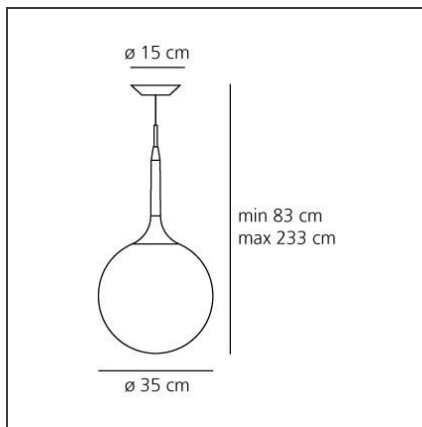

### TECHNICAL DRAWINGS

### DIMENSIONS

<b>Height:</b>	cm 83	<b>Glow Wire Test:</b>	750
<b>Base Diameter:</b>	cm 15		
<b>Max Height from ceiling:</b>	cm 233		