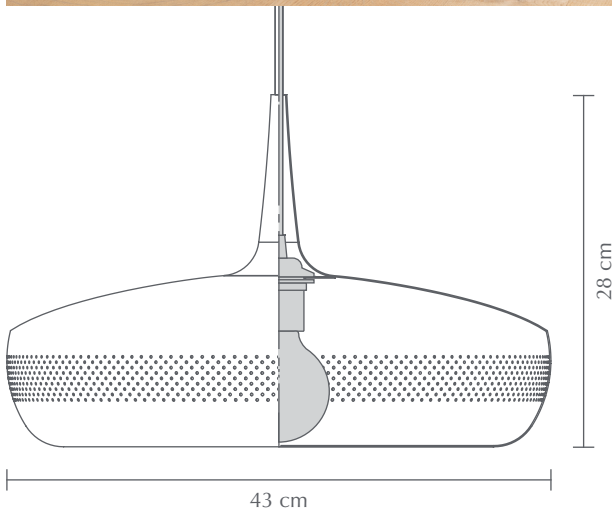

CLAVA DINE

Designed by Soren Ravn Christensen

Pendant
Compatible with E27

DIMENSIONS

Ø: 43 cm
H: 28 cm

MATERIAL
Aluminium

WEIGHT INCL. PACKAGING

2,3 kg

LIGHT SOURCE

E27 - max 15W LED (not included)

PACKAGING

Gift box dimensions (W×H×D): 45,7 x 45,7 x 14,7 cm

ASSEMBLY TIME

5 min - video guide at umage.com

MEDIA KIT

Photos, 3D models, 2D drawings
Download at umagepress.com