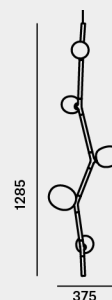

PRODUCT LIST

IDENTIFICATION

PC
PC1061

NAME
IVY VERTICAL 5 D375 H1285

TYPE
PENDENT LAMP

COLLECTION
IVY VERTICAL

LINE
EXCLUSIVE LINE

DESIGNED BY
LUCIE KOLDOVÁ

DIMENSIONS (MM)
375 x 1285 x x

CHARACTERISTIC

FEATURES

NATURE AND ITS LIFE-GIVING BEAUTY AND STRENGTH SERVE AS THE MODEL FOR A UNIQUE LIGHTING CONCEPT CALLED IVY. JUST AS THE PLANT GROWS AND CLIMBS UP THE WALLS OF A HOUSE, CREATING MULTIPLE IMAGES, IVY OFFERS A SPECIAL SYSTEM OF MODULAR COMPONENTS, THANKS TO WHICH IT CAN BE USED TO ACHIEVE A HIGHLY INNOVATIVE TAKE ON DECORATIVE LIGHTING IN BOTH VERTICAL AND HORIZONTAL COMPOSITIONS. THE COLLECTION FEATURES THREE SIZES IN OPAL OR SMOKE GLASS. VARIABLE, ELEGANT, AND PRECISE IN WORKMANSHIP DOWN TO THE SMALLEST DETAIL, IVY IS A HIGH-TECH LIGHTING CONCEPT WELL SUITED TO BOTH COMMERCIAL AND RESIDENTIAL APPLICATIONS. IN INTIMATE HOME SETTINGS, FOR EXAMPLE, A SINGLE BRANCH CAN BE USED. THE ELEGANT BRANCHES CAN BE HUNG SEPARATELY OR JOINED TOGETHER TO CREATE A CURTAIN OF LIGHT, AS THEY DO FOR THE DAS HAUS INSTALLATION, WHERE IVY FORMS A NOTIONAL CURTAIN ABOVE A DEEPLY INSET BATHTUB. THE NUMBER OF BRANCHES AND LIGHTS HANGING FROM THEM IS SO VARIABLE THAT IVY BECOMES A MODULAR BUILDING SET FOR ADULTS, A HIGH-TECH PLAYTHING WITH MAXIMUM FUNCTIONALITY. THE MATERIALS USED TO MANUFACTURE IVY MAKE IT IDEAL BOTH FOR BATHROOM INTERIORS AS WELL AS OUTDOOR INSTALLATIONS. IVY IMPARTS AN UNEXPECTED DYNAMIC TO ITS SURROUNDINGS – A TOUCH OF ELEGANCE AND, NAMELY, A CHARMING ILLUMINATION. IVY HAS MANY FORMS AND JUSTLY TAKES ITS PLACE AMONG ARTISTIC, SO-CALLED BESPOKE, LIGHTING INSTALLATIONS.