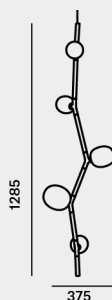

PRODUCT LIST

IDENTIFICATION

PC
PC1061

NAME
IVY VERTICAL 5 D375 H1285

TYPE
PENDENT LAMP

COLLECTION
IVY VERTICAL

LINE
EXCLUSIVE LINE

DESIGNED BY
LUCIE KOLDOVÁ

DIMENSIONS (MM)
375 x 1285 x x

CHARACTERISTIC

FEATURES

NATURE AND ITS LIFE-GIVING BEAUTY AND STRENGTH SERVE AS THE MODEL FOR A UNIQUE LIGHTING CONCEPT CALLED IVY. JUST AS THE PLANT GROWS AND CLIMBS UP THE WALLS OF A HOUSE, CREATING MULTIPLE IMAGES, IVY OFFERS A SPECIAL SYSTEM OF MODULAR COMPONENTS, THANKS TO WHICH IT CAN BE USED TO ACHIEVE A HIGHLY INNOVATIVE TAKE ON DECORATIVE LIGHTING IN BOTH VERTICAL AND HORIZONTAL COMPOSITIONS. THE COLLECTION FEATURES THREE SIZES IN OPAL OR SMOKE GLASS. VARIABLE, ELEGANT, AND PRECISE IN WORKMANSHIP DOWN TO THE SMALLEST DETAIL, IVY IS A HIGH-TECH LIGHTING CONCEPT WELL SUITED TO BOTH COMMERCIAL AND RESIDENTIAL APPLICATIONS. IN INTIMATE HOME SETTINGS, FOR EXAMPLE, A SINGLE BRANCH CAN BE USED. THE ELEGANT BRANCHES CAN BE HUNG SEPARATELY OR JOINED TOGETHER TO CREATE A CURTAIN OF LIGHT, AS THEY DO FOR THE DAS HAUS INSTALLATION, WHERE IVY FORMS A NOTIONAL CURTAIN ABOVE A DEEPLY INSET BATHTUB. THE NUMBER OF BRANCHES AND LIGHTS HANGING FROM THEM IS SO VARIABLE THAT IVY BECOMES A MODULAR BUILDING SET FOR ADULTS, A HIGH-TECH PLAYTHING WITH MAXIMUM FUNCTIONALITY. THE MATERIALS USED TO MANUFACTURE IVY MAKE IT IDEAL BOTH FOR BATHROOM INTERIORS AS WELL AS OUTDOOR INSTALLATIONS. IVY IMPARTS AN UNEXPECTED DYNAMIC TO ITS SURROUNDINGS – A TOUCH OF ELEGANCE AND, NAMELY, A CHARMING ILLUMINATION. IVY HAS MANY FORMS AND JUSTLY TAKES ITS PLACE AMONG ARTISTIC, SO-CALLED BESPOKE, LIGHTING INSTALLATIONS.