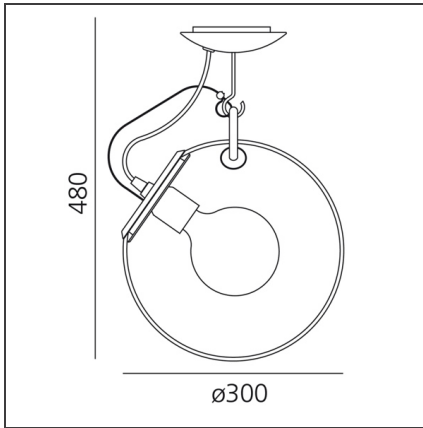

### FEATURES

<b>Article Code:</b>	A022810	<b>Material:</b>	Blown glass, steel
<b>Colour:</b>	Satin brass	<b>Series:</b>	Design
<b>Installation:</b>	Wall, Suspension, Ceiling	<b>Area contract:</b>	All projects
<b>Environment:</b>	Indoor	<b>Emission:</b>	Diffused And Direct

### DIMENSIONS

**Height:** cm 48