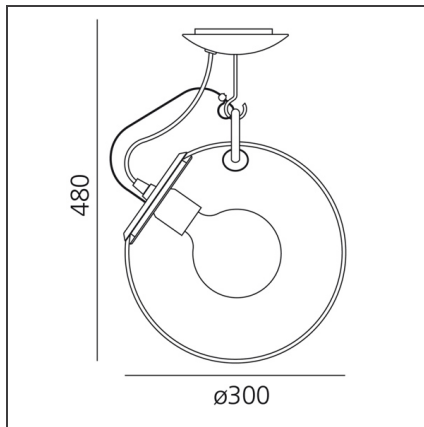

Miconos Ceiling - Polished chrome

IP20     

Dimmerable: +  -

DESIGN BY

Ernesto Gismondi

TECHNICAL DRAWINGS

FEATURES

Article Code:	A022800	Material:	Blown glass, steel
Colour:	Polished chrome	Series:	Design
Installation:	Wall, Suspension, Ceiling	Area contract:	All projects
Environment:	Indoor	Emission:	Diffused And Direct

DIMENSIONS

Height: cm 48

NOT INCLUDED SOURCES

Category:	FLUO	Color temperature (K):	3000K
Number:	1	Class:	A
Watt:	23 W		
Socket:	E27		

ALTERNATIVE SOURCES

Category:	LED
Number:	1
Watt:	15W
Delivered lumens output (lm):	1150lm
Type:	2
Socket:	E27
Class:	A

LUMINAIRE

Watt:	15W	Delivered lumens output (lm):	1372lm
Voltage:	220V-240V	CCT:	2700K
		Efficiency:	90%
		Efficacy:	91.48lm/W
		CRI:	80