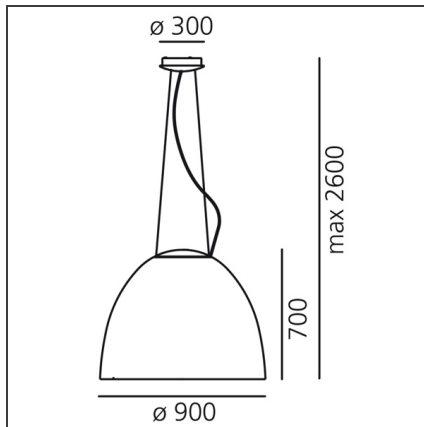

Nur 1618 - Anthracite Grey

IP20

Dimmerable: + -

TECHNICAL DRAWINGS

DESIGN BY

Ernesto Gismondi

DESCRIPTION

FEATURES

Article Code:	A242900	Material:	Aluminium, methacrylate, glass
Colour:	Anthracite grey	Series:	Design, Metamorfosi
Installation:	Suspension	Area contract:	Hospitality, null, Residential
Environment:	Indoor	Emission:	Direct/indirect Diffused

DIMENSIONS

Height:	cm 70	Glow Wire Test:	650°C
Base Diameter:	cm 18		
Max Height from ceiling:	cm 260		

NOT INCLUDED SOURCES

Category:	HALO	Color Rendering:	1a
Number:	2	Color temperature (K):	2950K
Watt:	400W		
Lbs:	Qt-de12		
Socket:	R7s		