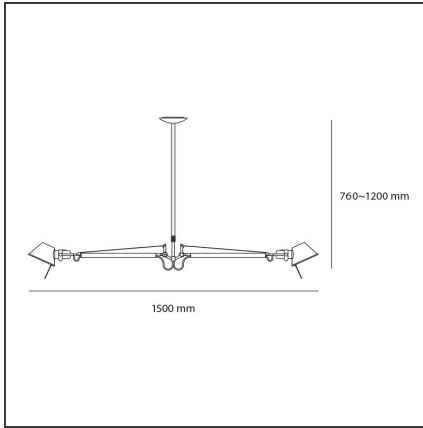

TECHNICAL DRAWINGS

FEATURES

Article Code:	A036400	Material:	Aluminium
Colour:	Aluminium	Series:	Design
Installation:	Suspension		

DIMENSIONS

Width:	cm 150
Height:	cm 76
Max Height from ceiling:	cm 120

NOT INCLUDED SOURCES

Category:	HALO	Color Rendering:	1a
Number:	2	Color temperature (K):	2900K
Watt:	77W		
Lbs:	A60		
Socket:	E27		
Duration (h):	1000h		

ALTERNATIVE SOURCES

Category:	LED
Number:	2
Watt:	8W
Type:	2
Socket:	E27
Class:	A

LUMINAIRE

Watt:	W	Delivered lumens output (lm):	1376lm
Voltage:	220V-240V	CCT:	0K
		Efficiency:	58%
		Efficacy:	8.93lm/W
		CRI:	100

Notes

Possibility to mount LED source on E27 Socket