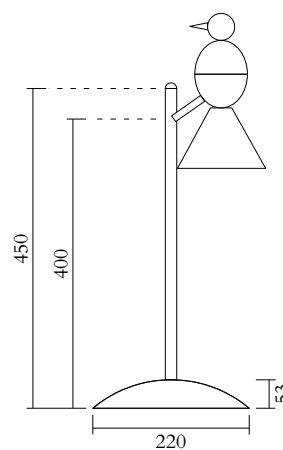

ATELIER ARETI

PRODUCT

Alouette 004

Desk light / Straight

MATERIALS AND COLOUR OPTIONS

Powder coated metal

VERSIONS

Black structure (white reflector) 004OL-D01-ME01

White structure (white reflector) 004OL-D01-ME02

Colour structure (white reflector) 004OL-D01-ME03

Black structure (brass reflector) 004OL-D01-ME04

White structure (brass reflector) 004OL-D01-ME05

Colour structure (brass reflector) 004OL-D01-ME06

TECHNICAL DETAILS

1 x G9 LED 5W max

110-230V

IP20

Light bulb not included

WEIGHT

7 kg

CABLE LENGTH

1,50 m

NOTE

Mirrored bulbs reflect a lot of heat back to the lamp holder. Depending on the space around the lamp holder, the heat might build up above the recommended temperature, especially if the heat is trapped when moving upwards. For this reason, the max. wattage indicated does not apply to mirrored bulbs, but to non mirrored bulbs only. If mirrored bulbs are desired, only those with a low wattage (such as LEDs) should be used. The max. wattage for mirrored bulbs is 5 watt LED (equivalent of 40 watt traditional bulb)

MADE IN

Germany

Sizes in mm. Flat attachments available only under request. Variations in colour and size are available for some collections, please contact Areti for more details.

Our collections are hand made and made to order, small irregularities in shape or surface will occur, they are inherent to the hand made process and should not be seen as flaws. For detailed information on any products: contact@atelierareti.com