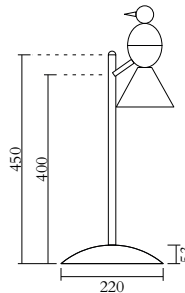

Alouette Desk / straight
004OL-D01