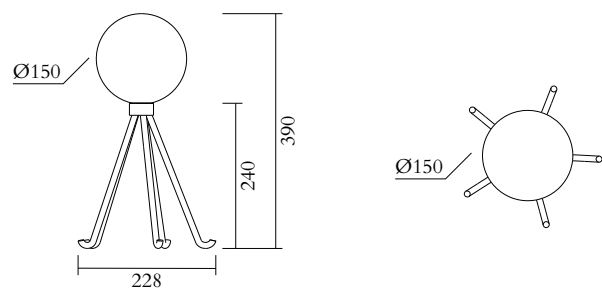

TECHNICAL DETAILS

1 x G9 LED 5W max
110-230V
IP20
Lights bulb not included

CABLE LENGTH

1,50 m

MADE IN

Germany

Sizes in mm. Flat attachments available under request. Variations in colour and size are available for some collections, please contact Areti for more details.