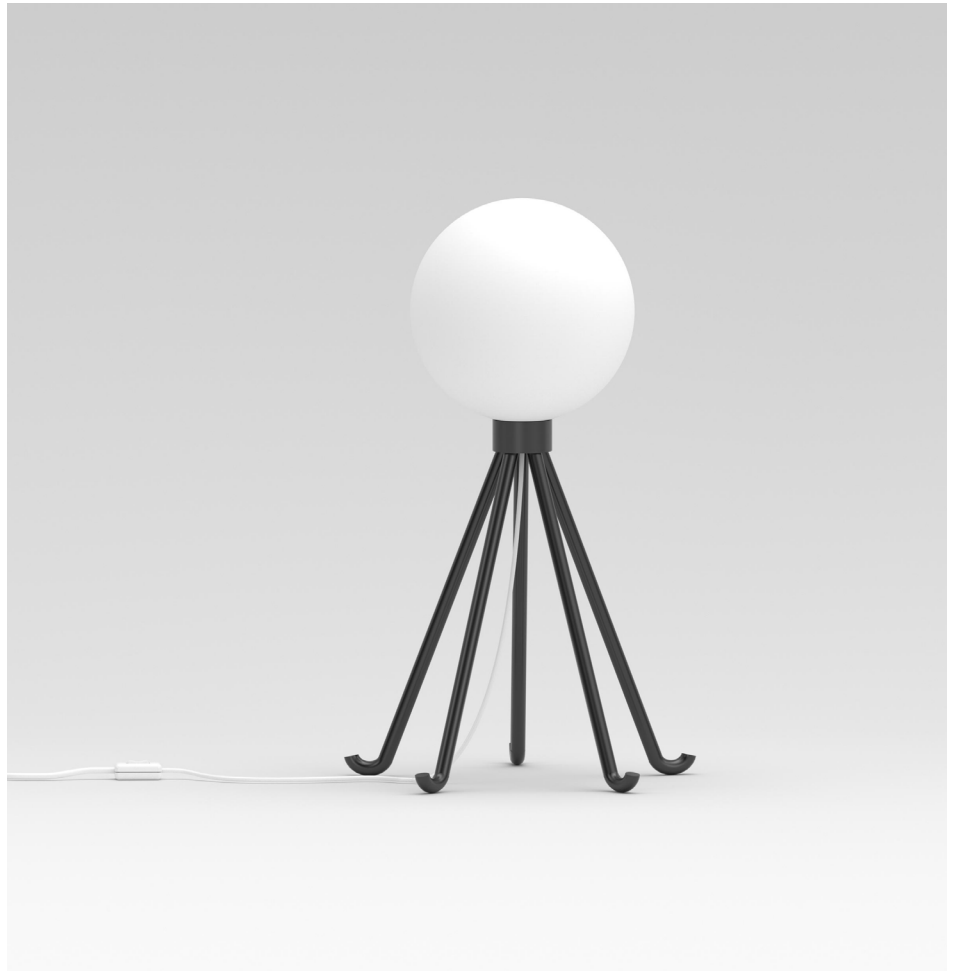

ATELIER ARETI

PRODUCT

Octopus 507
Desk light

MATERIALS AND COLOUR OPTIONS

Powder coated metal; white glass

VERSIONS

Black structure 507OL-D01-ME01
White structure 507OL-D01-ME02
Coloured metal structure 507OL-D01-ME03

TECHNICAL DETAILS

1 x G9 LED 5W max
110-230V
IP20
Lights bulb not included

CABLE LENGTH

1,50 m

MADE IN

Germany

Sizes in mm. Flat attachments available under request. Variations in colour and size are available for some collections, please contact Areti for more details.