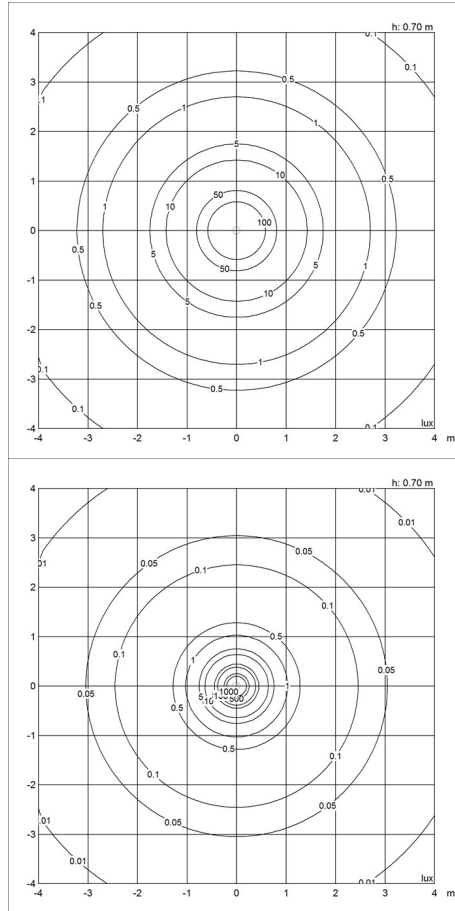

Cartesian

Isolux

Polar

Spare parts & accessories

Product	Variant number
Cirque Ø380 susp 60W E27	5741097487
Cirque Ø220 susp 40W E27	5741097490
Cirque Ø150 susp 25W E27	5741097500
Canopy White 2-part tophat ©	5749329034

Data specifications

Colour	Red top	Length	150
Width	150	Height	189
Built-in Height	-	IP class	20
Class	II	Net Weight	0.6