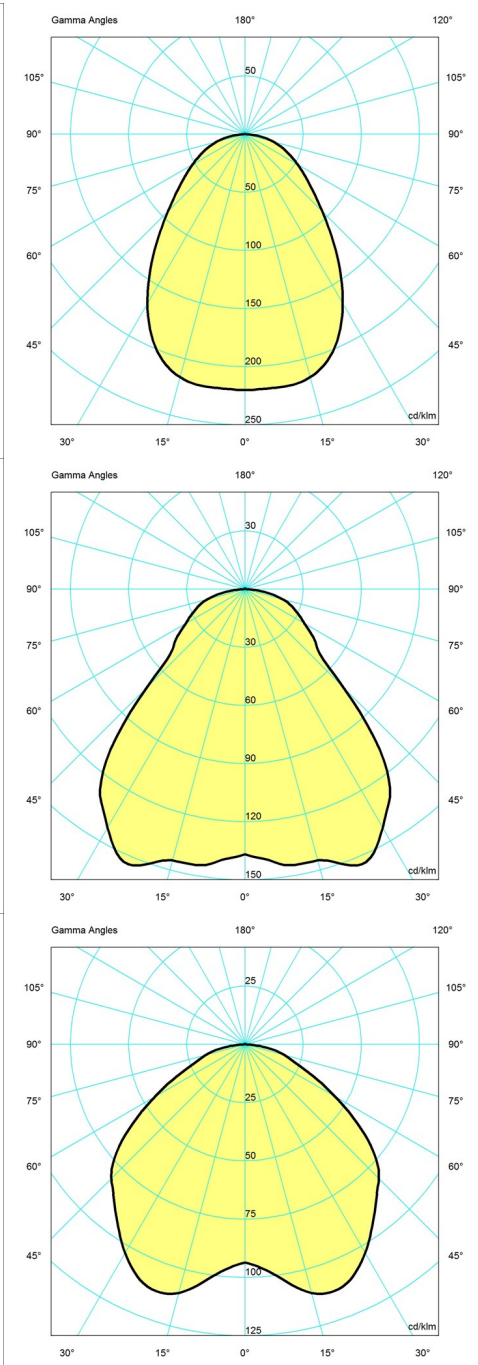

### Light source

1x25W E27

# Light distribution diagrams

Cartesian

Isolux

Polar

### Cartesian

## Data specifications

Colour	Red top	Length	150
Width	150	Height	189
Built-in Height	-	IP class	20
Class	II	Net Weight	0.6

**Cirque**

Standby (W)	-	Power Factor (P = 100 % / P = 50 %)	-
Inrush Current	-	Light source	<b>1x25W E27</b>
Kelvin	-	CRI	-
SDCM	-	Lumen	-
Watt	-	Efficacy	-
Light control	-	Min. Dim Level (%)	-
UGR Transversal / Axial	<b>25.5/25.5</b>	L80B50 (hours)	-
Driver life	-		