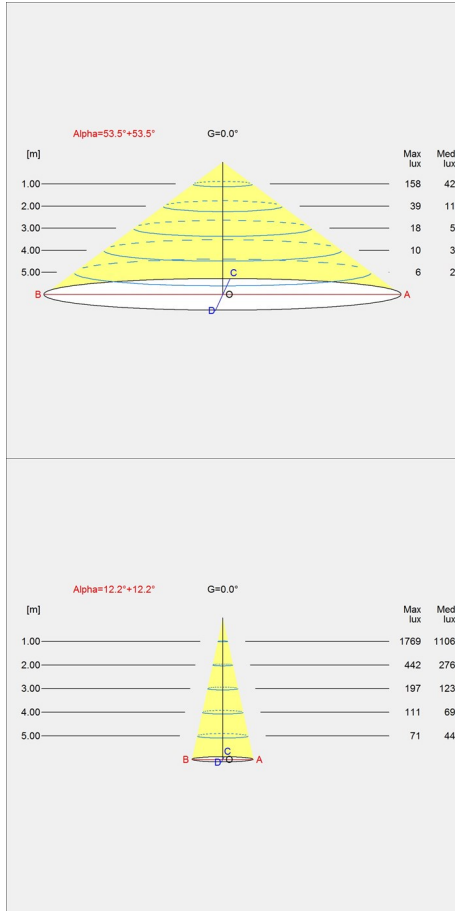

### Sizes and weights

Width x Height x Length (mm) | 220 x 295 x 220 Max 1.6 kg | 380 x 478 x 380 Max 3.9 kg | 150 x 189 x 150 Max 1.1 kg

# Light distribution diagrams

Cartesian

Isolux

Polar

### Cartesian

## Data specifications

Colour	Red top	Length	150
Width	150	Height	189
Built-in Height	-	IP class	20
Class	II	Net Weight	0.6

**Cirque**

Standby (W)	-	Power Factor (P = 100 % / P = 50 %)	-
Inrush Current	-	Light source	<b>1x25W E27</b>
Kelvin	-	CRI	-
SDCM	-	Lumen	-
Watt	-	Efficacy	-
Light control	-	Min. Dim Level (%)	-
UGR Transversal / Axial	<b>25.5/25.5</b>	L80B50 (hours)	-
Driver life	-		