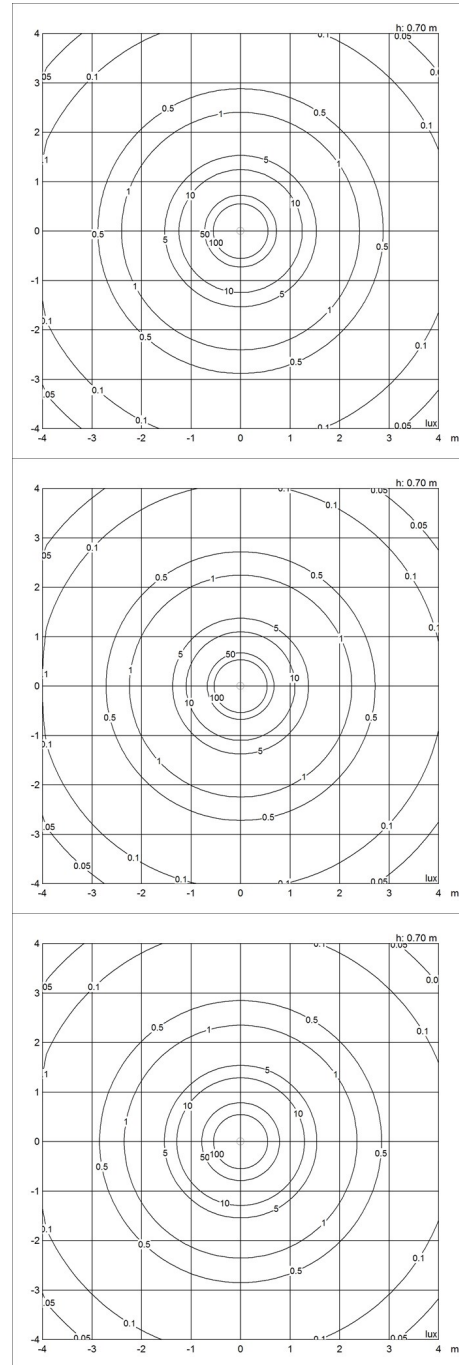

### Light source

1x25W E27

# Light distribution diagrams

Cartesian

Isolux

Polar

### Cartesian