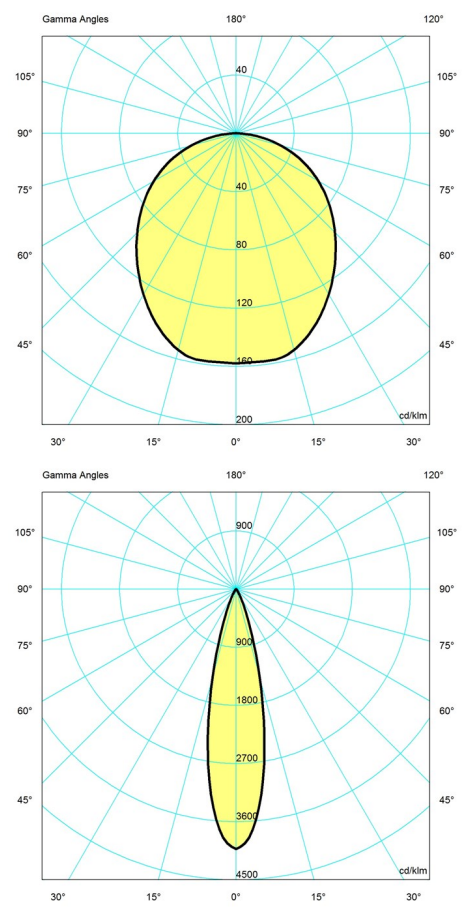

Polar

Spare parts & accessories

Product	Variant number
Cirque Ø380 susp 60W E27	5741097487
Cirque Ø220 susp 40W E27	5741097490
Cirque Ø150 susp 25W E27	5741097500
Canopy White 2-part tophat ©	5749329034

Data specifications

Colour	Red top	Length	150
Width	150	Height	189
Built-in Height	-	IP class	20
Class	II	Net Weight	0.6