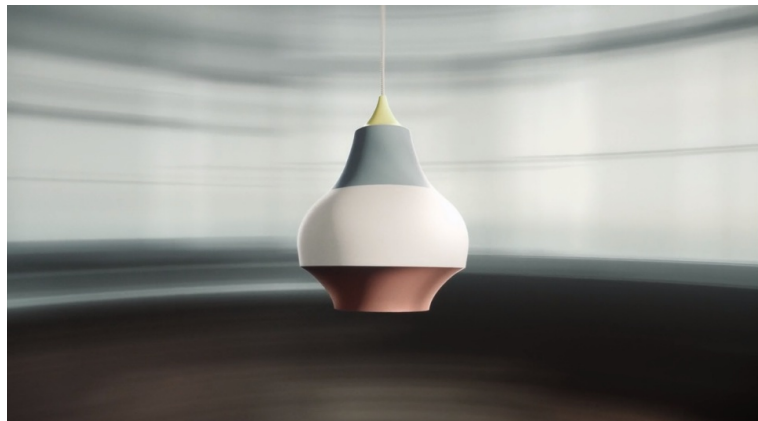

Cirque

Cirque - 5741097377

The fixture provides a downward glare-free soft light by means of the white lacquered inner reflector.

Clara von Zweigbergk

Clara von Zweigbergk was born in Stockholm and studied graphic design and illustration at Beckmans School of Design in Stockholm and the Art Center College of Design in Pasadena, USA.

**Carl Hansen &
Son Showroom**