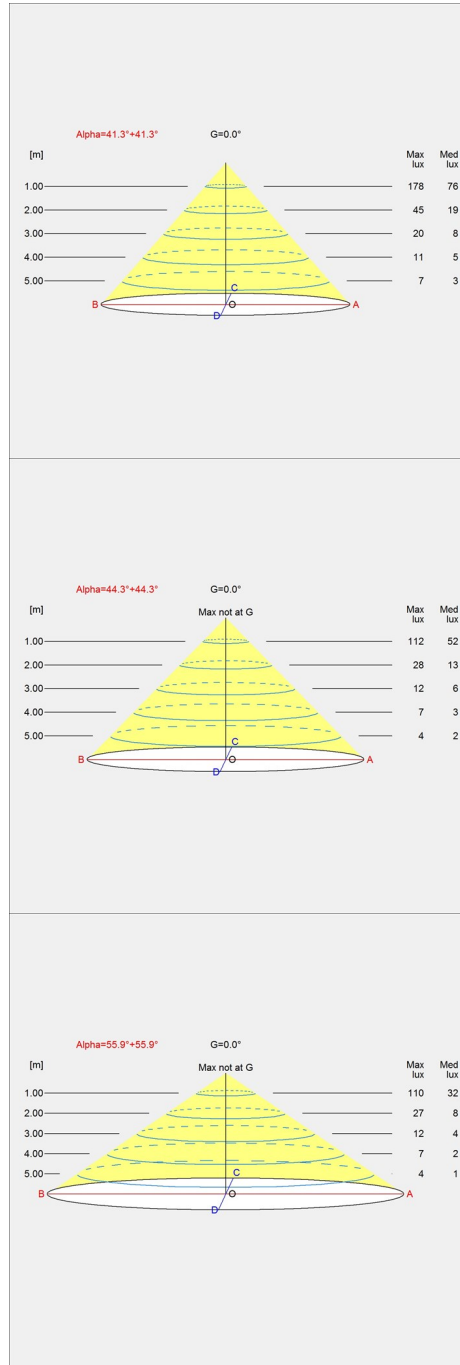

### Sizes and weights

Width x Height x Length (mm) | 220 x 295 x 220 Max 1.6 kg | 380 x 478 x 380 Max 3.9 kg | 150 x 189 x 150 Max 1.1 kg

### Light source

1x25W E27

# Light distribution diagrams

Cartesian

Isolux

Polar

## Data specifications

Colour	Red top	Length	150
Width	150	Height	189
Built-in Height	-	IP class	20
Class	II	Net Weight	0.6

**Cirque**

Standby (W)	-	Power Factor (P = 100 % / P = 50 %)	-
Inrush Current	-	Light source	<b>1x25W E27</b>
Kelvin	-	CRI	-
SDCM	-	Lumen	-
Watt	-	Efficacy	-
Light control	-	Min. Dim Level (%)	-
UGR Transversal / Axial	<b>25.5/25.5</b>	L80B50 (hours)	-
Driver life	-		