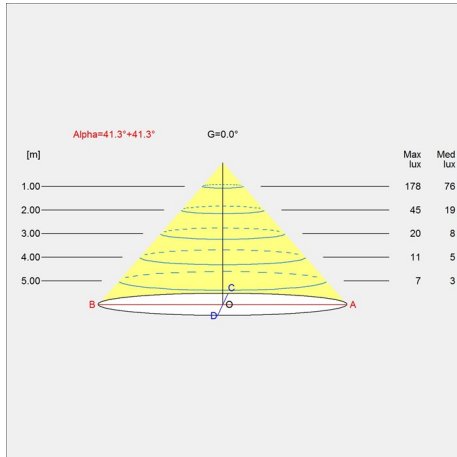

Light distribution diagrams

Cartesian