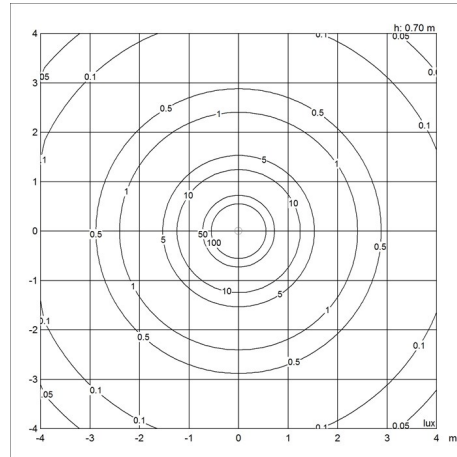

Sizes and weights

Width x Height x Length (mm) | 220 x 295 x 220 Max 1.6 kg | 380 x 478 x 380 Max 3.9 kg | 150 x 189 x 150 Max 1.1 kg

Class

Ingress protection IP20. Electric shock protection II wo. ground.

Light source

1x25W E27

Light distribution diagrams

Cartesian

Isolux

Polar

Spare parts & accessories

Product

Canopy White 2-part tophat @
 Cirque Ø380 susp 60W E27
 Cirque Ø220 susp 40W E27
 Cirque Ø150 susp 25W E27

Variant number

5749329034
 5741097487
 5741097490
 5741097500

Data specifications

Colour	Grey top	Length	150
Width	150	Height	189
Built-in Height	-	IP class	20
Class	II	Net Weight	0.6
Standby (W)	-	Power Factor (P = 100 % / P = 50 %)	-
Inrush Current	-	Light source	1x25W E27
Kelvin	-	CRI	-