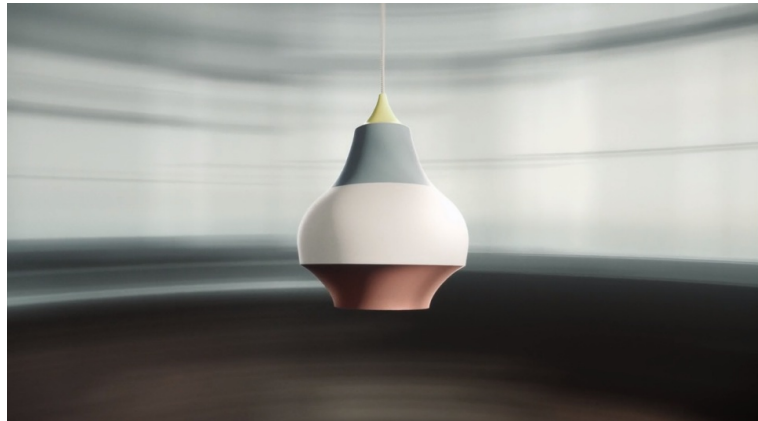

Cirque

Cirque - 5741094875

The fixture provides a downward glare-free soft light by means of the white lacquered inner reflector.

Clara von Zweigbergk

Clara von Zweigbergk was born in Stockholm and studied graphic design and illustration at Beckmans School of Design in Stockholm and the Art Center College of Design in Pasadena, USA.

Carl Hansen & Son Showroom

Product info

Mounting

Suspension type: Cable 2x0,75mm². Canopy: Yes. Length: 3m.

Finish

Grey top, Copper top, Red top, Yellow top, wet painted.

Materials

Shade: Drawn aluminium.