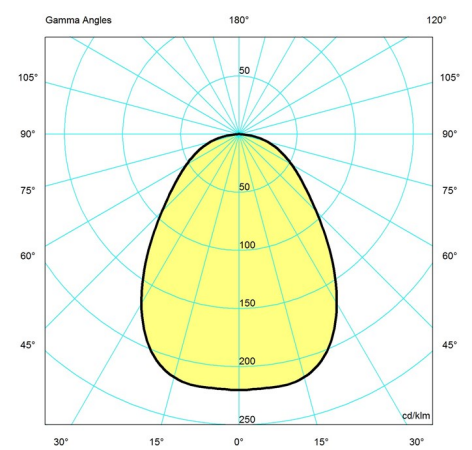

Light source

1x25W E27

Light distribution diagrams

Cartesian

Isolux

Polar

Spare parts & accessories

Product

Canopy White 2-part tophat @
 Cirque Ø380 susp 60W E27
 Cirque Ø220 susp 40W E27
 Cirque Ø150 susp 25W E27

Variant number

5749329034
 5741097487
 5741097490
 5741097500

Data specifications

Colour	Grey top	Length	150
Width	150	Height	189
Built-in Height	-	IP class	20
Class	II	Net Weight	0.6
Standby (W)	-	Power Factor (P = 100 % / P = 50 %)	-
Inrush Current	-	Light source	1x25W E27
Kelvin	-	CRI	-