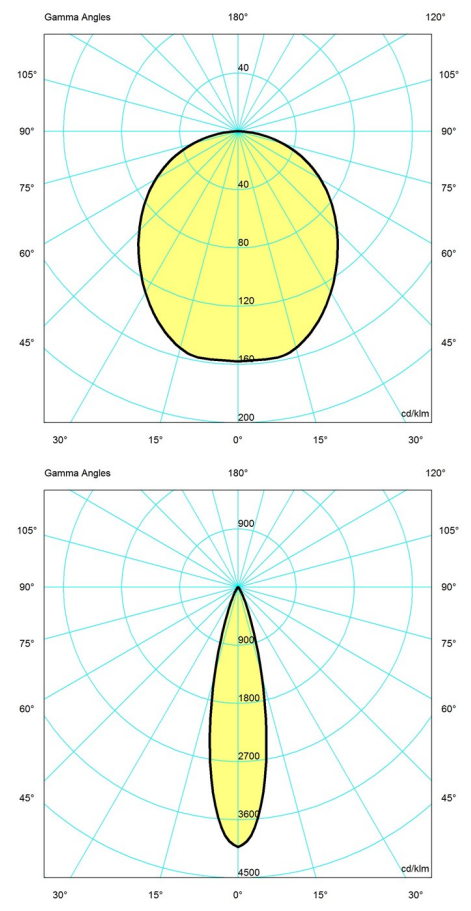

Light source

1x25W E27

Light distribution diagrams

Cartesian

Isolux

Polar

Cartesian

Isolux

Polar

Spare parts & accessories

Product	Variant number
Canopy White 2-part tophat @	5749329034
Cirque Ø380 susp 60W E27	5741097487
Cirque Ø220 susp 40W E27	5741097490
Cirque Ø150 susp 25W E27	5741097500

Data specifications

Colour	Yellow top	Length	150
Width	150	Height	189
Built-in Height	-	IP class	20
Class	II	Net Weight	0.6

Cirque

Standby (W)	-	Power Factor (P = 100 % / P = 50 %)	-
Inrush Current	-	Light source	1x25W E27
Kelvin	-	CRI	-
SDCM	-	Lumen	-
Watt	-	Efficacy	-
Light control	-	Min. Dim Level (%)	-
UGR Transversal / Axial	25.5/25.5	L80B50 (hours)	-
Driver life	-		