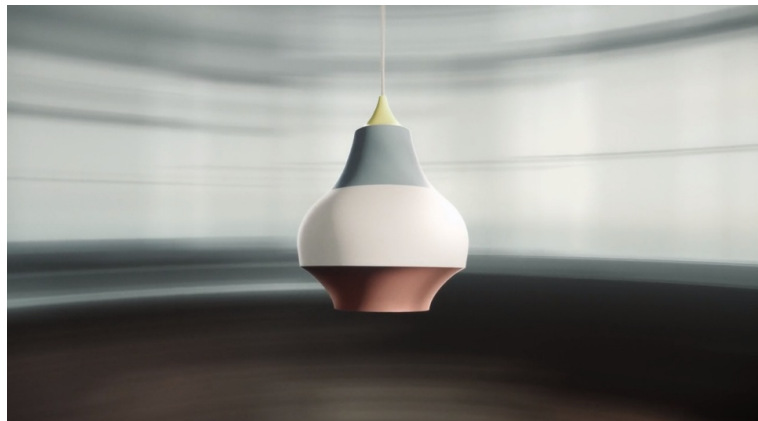

Cirque

Cirque - 5741097380

The fixture provides a downward glare-free soft light by means of the white lacquered inner reflector.

Clara von Zweigbergk

Clara von Zweigbergk was born in Stockholm and studied graphic design and illustration at Beckmans School of Design in Stockholm and the Art Center College of Design in Pasadena, USA.

**Carl Hansen &
Son Showroom**

Product info

Mounting

Suspension type: Cable 2x0,75mm². Canopy: Yes. Length: 3m.

Finish

Grey top, Copper top, Red top, Yellow top, wet painted.

Materials

Shade: Drawn aluminium.