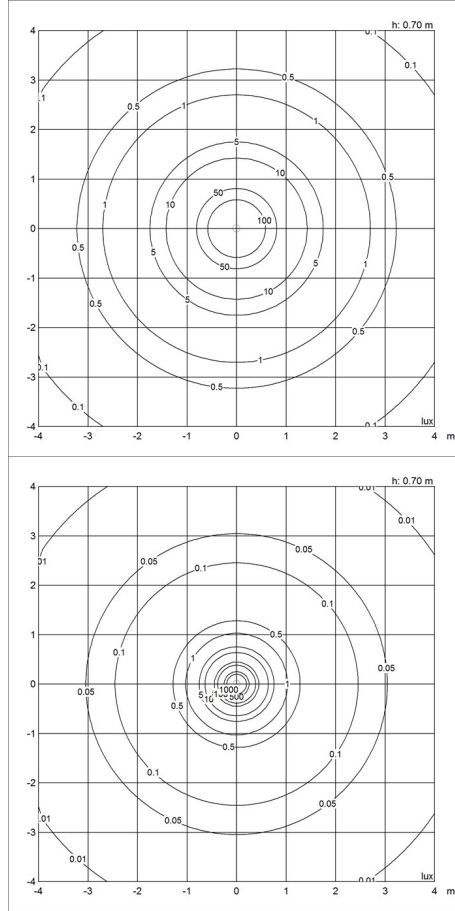

Sizes and weights

Width x Height x Length (mm) | 220 x 295 x 220 Max 1.6 kg | 380 x 478 x 380 Max 3.9 kg | 150 x 189 x 150 Max 1.1 kg

Class

Ingress protection IP20. Electric shock protection II wo. ground.

Light source

1x25W E27

Light distribution diagrams

Cartesian

Isolux

Polar

Cartesian

Isolux

Polar

Spare parts & accessories

Product	Variant number
Canopy White 2-part tophat @	5749329034
Cirque Ø380 susp 60W E27	5741097487
Cirque Ø220 susp 40W E27	5741097490
Cirque Ø150 susp 25W E27	5741097500

Data specifications

Colour	Yellow top	Length	150
Width	150	Height	189
Built-in Height	-	IP class	20
Class	II	Net Weight	0.6

Cirque

Standby (W)	-	Power Factor (P = 100 % / P = 50 %)	-
Inrush Current	-	Light source	1x25W E27
Kelvin	-	CRI	-
SDCM	-	Lumen	-
Watt	-	Efficacy	-
Light control	-	Min. Dim Level (%)	-
UGR Transversal / Axial	25.5/25.5	L80B50 (hours)	-
Driver life	-		