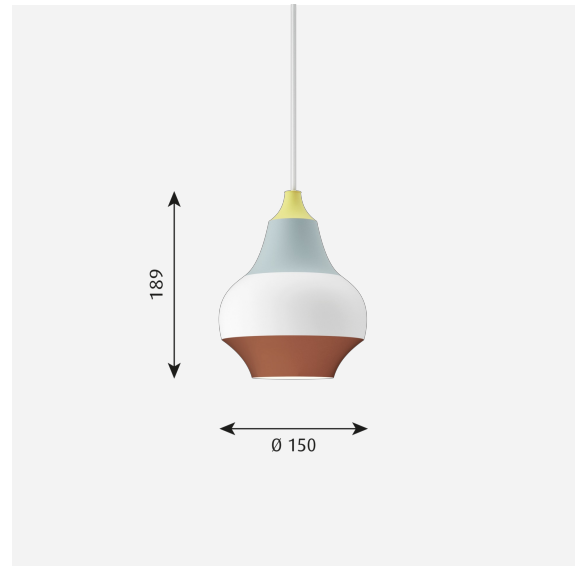

Product info

Mounting

Suspension type: Cable 2x0,75mm². Canopy: Yes. Length: 3m.

Finish

Grey top, Copper top, Red top, Yellow top, wet painted.

Materials

Shade: Drawn aluminium.

Sizes and weights

Width x Height x Length (mm) | 220 x 295 x 220 Max 1.6 kg | 380 x 478 x 380 Max 3.9 kg | 150 x 189 x 150 Max 1.1 kg

Class

Ingress protection IP20. Electric shock protection II wo. ground.

Light source

1x25W E27