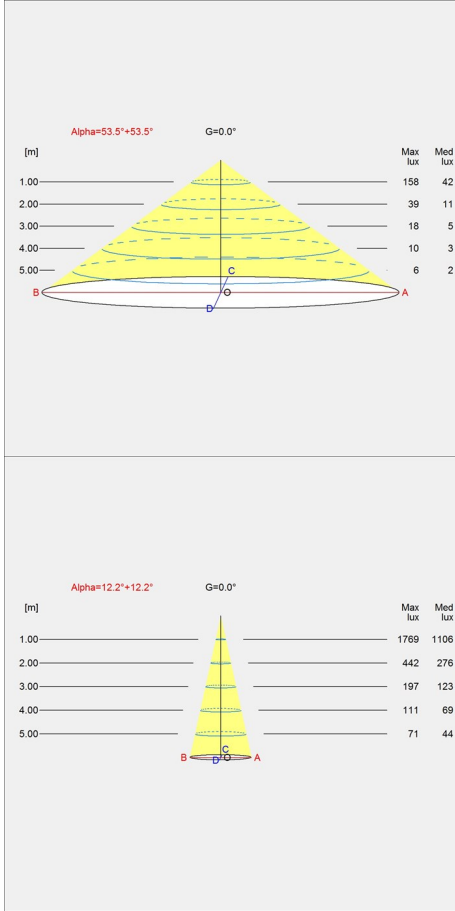

Sizes and weights

Width x Height x Length (mm) | 220 x 295 x 220 Max 1.6 kg | 380 x 478 x 380 Max 3.9 kg | 150 x 189 x 150 Max 1.1 kg

Class

Ingress protection IP20. Electric shock protection II wo. ground.

Light source

1x25W E27

Light distribution diagrams

Cartesian

Isolux

Polar

Cartesian

Isolux

Polar

Spare parts & accessories

Product	Variant number
Canopy White 2-part tophat @	5749329034
Cirque Ø380 susp 60W E27	5741097487
Cirque Ø220 susp 40W E27	5741097490
Cirque Ø150 susp 25W E27	5741097500

Data specifications

Colour	Yellow top	Length	150
Width	150	Height	189
Built-in Height	-	IP class	20
Class	II	Net Weight	0.6

Cirque

Standby (W)	-	Power Factor (P = 100 % / P = 50 %)	-
Inrush Current	-	Light source	1x25W E27
Kelvin	-	CRI	-
SDCM	-	Lumen	-
Watt	-	Efficacy	-
Light control	-	Min. Dim Level (%)	-
UGR Transversal / Axial	25.5/25.5	L80B50 (hours)	-
Driver life	-		