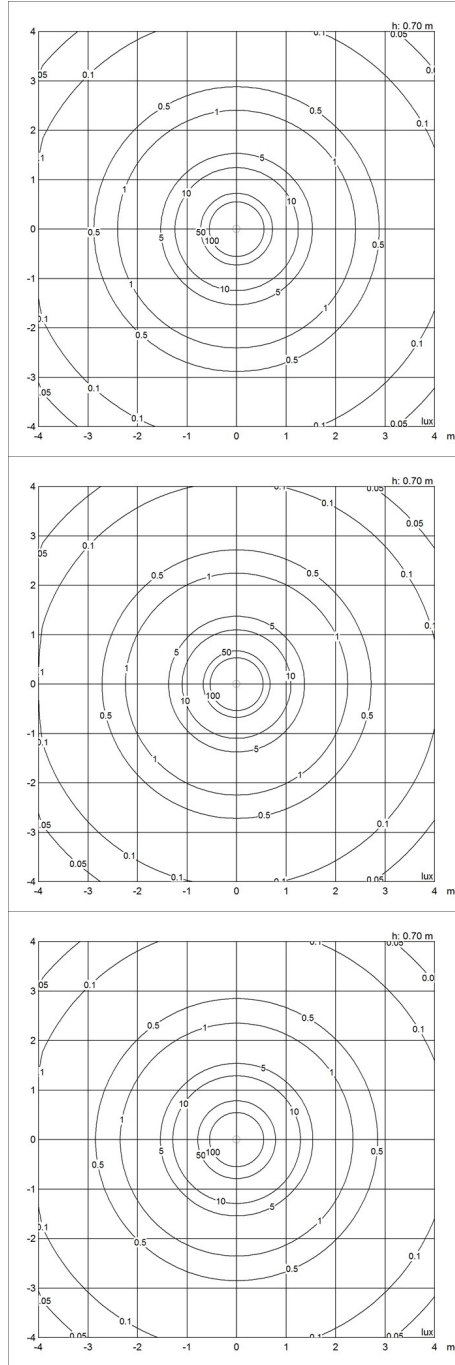

**Carl Hansen &
Son Showroom**

Product info

Mounting

Suspension type: Cable 2x0,75mm². Canopy: Yes. Length: 3m.

Finish

Grey top, Copper top, Red top, Yellow top, wet painted.

Materials

Shade: Drawn aluminium.

Light source

1x25W E27

Light distribution diagrams

Cartesian

Isolux

Polar

Cartesian

Isolux

Polar

Spare parts & accessories

Product	Variant number
Canopy White 2-part tophat @	5749329034
Cirque Ø380 susp 60W E27	5741097487
Cirque Ø220 susp 40W E27	5741097490
Cirque Ø150 susp 25W E27	5741097500

Data specifications

Colour	Yellow top	Length	150
Width	150	Height	189
Built-in Height	-	IP class	20
Class	II	Net Weight	0.6

Cirque

Standby (W)	-	Power Factor (P = 100 % / P = 50 %)	-
Inrush Current	-	Light source	1x25W E27
Kelvin	-	CRI	-
SDCM	-	Lumen	-
Watt	-	Efficacy	-
Light control	-	Min. Dim Level (%)	-
UGR Transversal / Axial	25.5/25.5	L80B50 (hours)	-
Driver life	-		