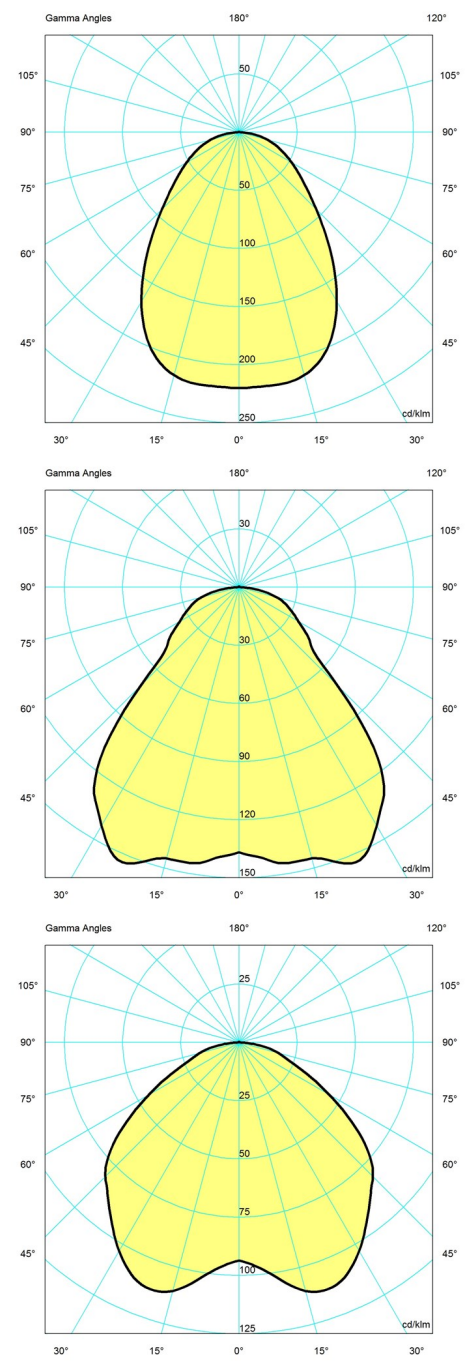

Sizes and weights

Width x Height x Length (mm) | 220 x 295 x 220 Max 1.6 kg | 380 x 478 x 380 Max 3.9 kg | 150 x 189 x 150 Max 1.1 kg

Class

Ingress protection IP20. Electric shock protection II wo. ground.

Light source

1x25W E27

Light distribution diagrams

Cartesian

Isolux

Polar

Cartesian

Isolux

Polar

Spare parts & accessories

Product	Variant number
Canopy White 2-part tophat @	5749329034
Cirque Ø380 susp 60W E27	5741097487
Cirque Ø220 susp 40W E27	5741097490
Cirque Ø150 susp 25W E27	5741097500

Data specifications

Colour	Yellow top	Length	150
Width	150	Height	189
Built-in Height	-	IP class	20
Class	II	Net Weight	0.6

Cirque

Standby (W)	-	Power Factor (P = 100 % / P = 50 %)	-
Inrush Current	-	Light source	1x25W E27
Kelvin	-	CRI	-
SDCM	-	Lumen	-
Watt	-	Efficacy	-
Light control	-	Min. Dim Level (%)	-
UGR Transversal / Axial	25.5/25.5	L80B50 (hours)	-
Driver life	-		