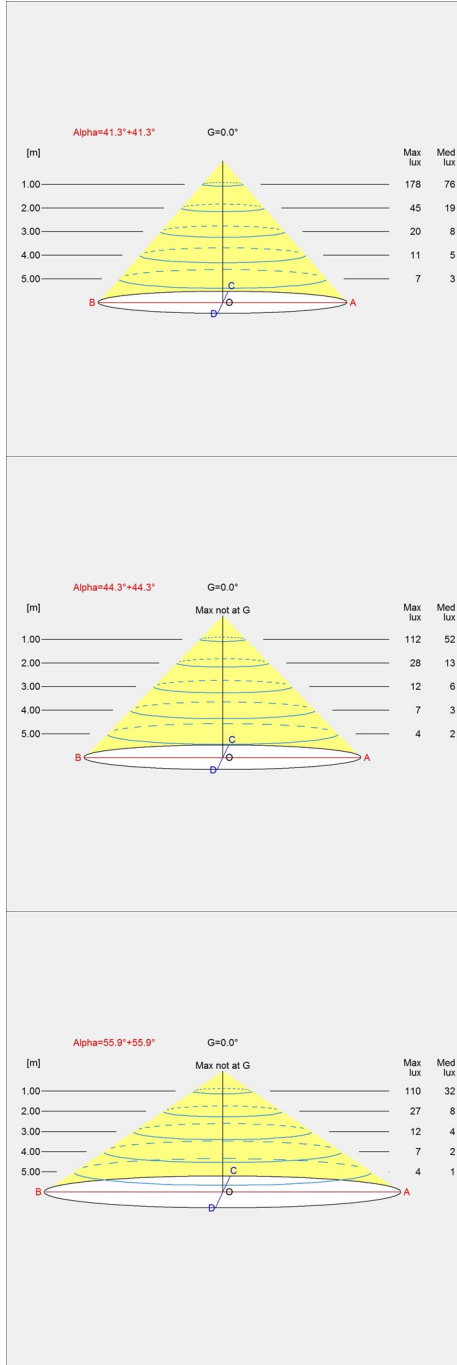

**Carl Hansen &
Son Showroom**

Product info

Mounting

Suspension type: Cable 2x0,75mm². Canopy: Yes. Length: 3m.

Finish

Grey top, Copper top, Red top, Yellow top, wet painted.

Materials

Shade: Drawn aluminium.

Sizes and weights

Width x Height x Length (mm) | 220 x 295 x 220 Max 1.6 kg | 380 x 478 x 380 Max 3.9 kg | 150 x 189 x 150 Max 1.1 kg

Class

Ingress protection IP20. Electric shock protection II wo. ground.

Light source

1x25W E27

Light distribution diagrams

Cartesian

Isolux

Polar

Cartesian

Isolux

Data specifications

Colour	Yellow top	Length	150
Width	150	Height	189
Built-in Height	-	IP class	20
Class	II	Net Weight	0.6

Cirque

Standby (W)	-	Power Factor (P = 100 % / P = 50 %)	-
Inrush Current	-	Light source	1x25W E27
Kelvin	-	CRI	-
SDCM	-	Lumen	-
Watt	-	Efficacy	-
Light control	-	Min. Dim Level (%)	-
UGR Transversal / Axial	25.5/25.5	L80B50 (hours)	-
Driver life	-		