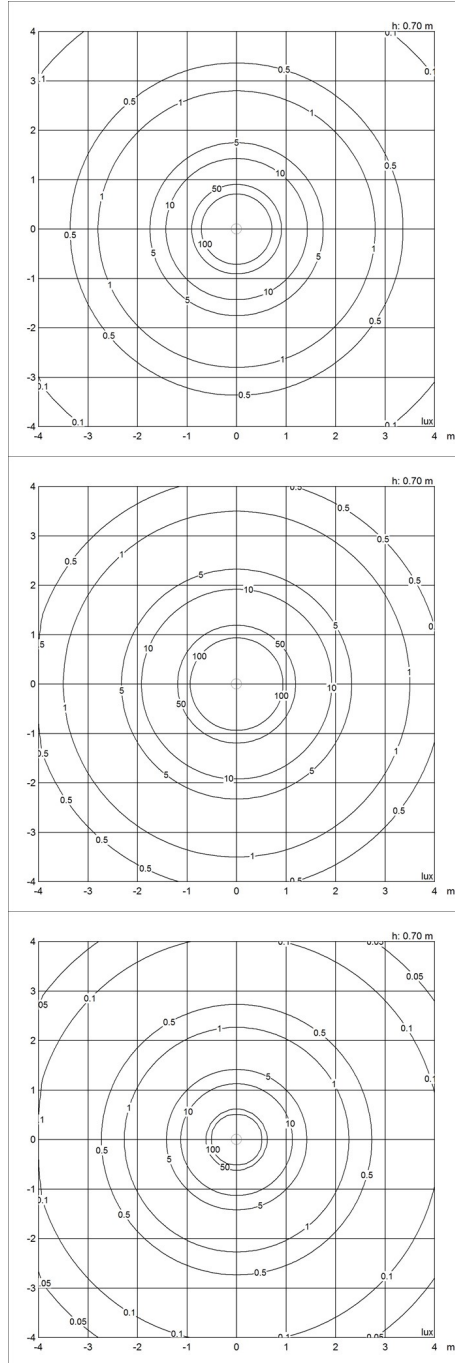

**Carl Hansen &
Son Showroom**

Product info

Mounting

Suspension type: Cable 2x0,75mm². Canopy: Yes. Length: 3m.

Finish

Grey top, Copper top, Red top, Yellow top, wet painted.

Materials

Shade: Drawn aluminium.

Sizes and weights

Width x Height x Length (mm) | 220 x 295 x 220 Max 1.6 kg | 380 x 478 x 380 Max 3.9 kg | 150 x 189 x 150 Max 1.1 kg

Class

Ingress protection IP20. Electric shock protection II wo. ground.

Light source

1x40W E27

Light distribution diagrams

Cartesian

Isolux

Polar

Cartesian

Isolux

Data specifications

Colour	Red top	Length	220
Width	220	Height	295
Built-in Height	-	IP class	20
Class	II	Net Weight	0.9

Standby (W)	-	Power Factor (P = 100 % / P = 50 %)	-
Inrush Current	-	Light source	1x40W E27
Kelvin	-	CRI	-
SDCM	-	Lumen	-
Watt	-	Efficacy	-
Light control	-	Min. Dim Level (%)	-
UGR Transversal / Axial	25.4/25.4	L80B50 (hours)	-
Driver life	-		