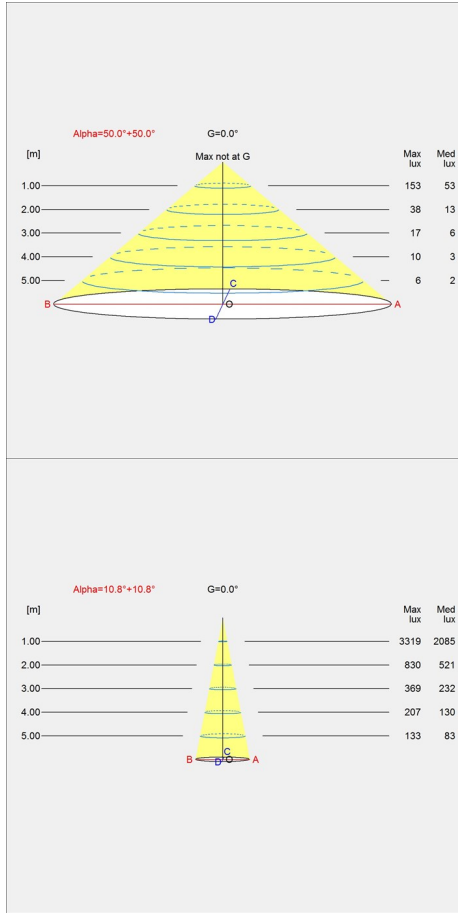

Sizes and weights

Width x Height x Length (mm) | 220 x 295 x 220 Max 1.6 kg | 380 x 478 x 380 Max 3.9 kg | 150 x 189 x 150 Max 1.1 kg

Class

Ingress protection IP20. Electric shock protection II wo. ground.

Light source

1x40W E27

Light distribution diagrams

Cartesian

Isolux

Polar

Cartesian

Isolux

Polar

Spare parts & accessories

Product	Variant number
Canopy White 2-part tophat ®	5749329034
Cirque Ø380 susp 60W E27	5741097487
Cirque Ø220 susp 40W E27	5741097490
Cirque Ø150 susp 25W E27	5741097500

Data specifications

Colour	Red top	Length	220
Width	220	Height	295
Built-in Height	-	IP class	20
Class	II	Net Weight	0.9

Standby (W)	-	Power Factor (P = 100 % / P = 50 %)	-
Inrush Current	-	Light source	1x40W E27
Kelvin	-	CRI	-
SDCM	-	Lumen	-
Watt	-	Efficacy	-
Light control	-	Min. Dim Level (%)	-
UGR Transversal / Axial	25.4/25.4	L80B50 (hours)	-
Driver life	-		