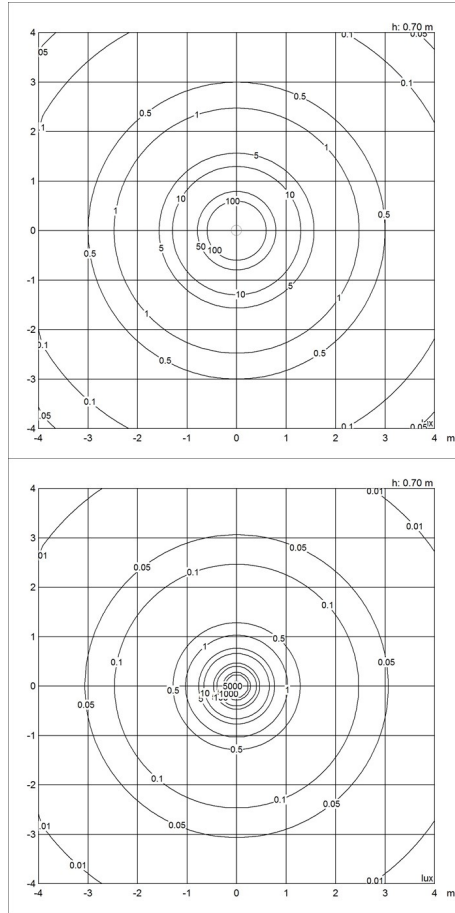

Sizes and weights

Width x Height x Length (mm) | 220 x 295 x 220 Max 1.6 kg | 380 x 478 x 380 Max 3.9 kg | 150 x 189 x 150 Max 1.1 kg

Class

Ingress protection IP20. Electric shock protection II wo. ground.

Light source

1x40W E27

Light distribution diagrams

Cartesian

Isolux

Polar

Cartesian

Isolux

Polar

Spare parts & accessories

Product	Variant number
Canopy White 2-part tophat ®	5749329034
Cirque Ø380 susp 60W E27	5741097487
Cirque Ø220 susp 40W E27	5741097490
Cirque Ø150 susp 25W E27	5741097500

Data specifications

Colour	Red top	Length	220
Width	220	Height	295
Built-in Height	-	IP class	20
Class	II	Net Weight	0.9

Standby (W)	-	Power Factor (P = 100 % / P = 50 %)	-
Inrush Current	-	Light source	1x40W E27
Kelvin	-	CRI	-
SDCM	-	Lumen	-
Watt	-	Efficacy	-
Light control	-	Min. Dim Level (%)	-
UGR Transversal / Axial	25.4/25.4	L80B50 (hours)	-
Driver life	-		