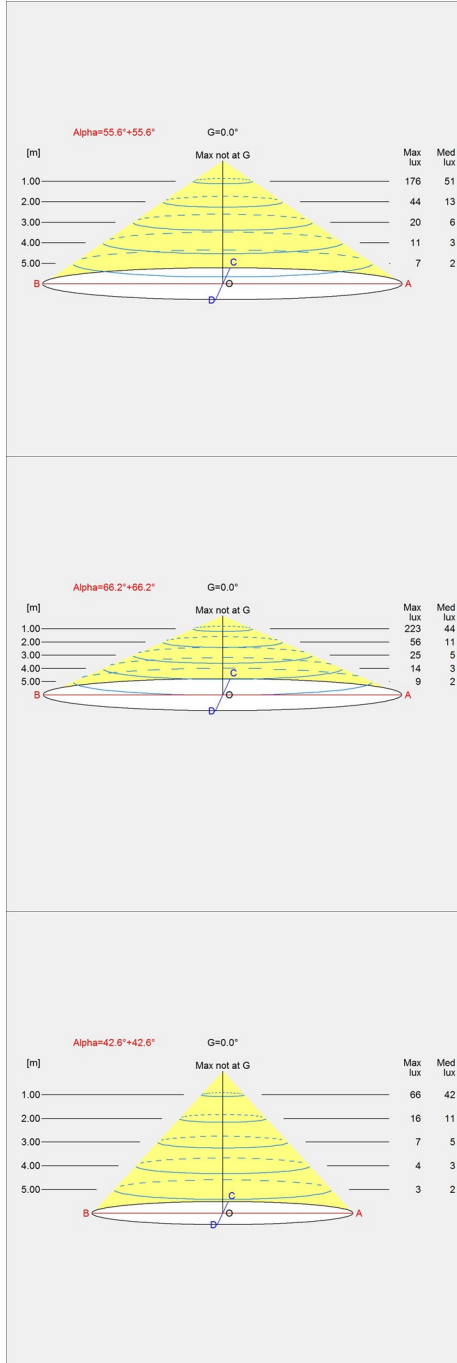

**Carl Hansen &
Son Showroom**

Product info

Mounting

Suspension type: Cable 2x0,75mm². Canopy: Yes. Length: 3m.

Finish

Grey top, Copper top, Red top, Yellow top, wet painted.

Materials

Shade: Drawn aluminium.

Sizes and weights

Width x Height x Length (mm) | 220 x 295 x 220 Max 1.6 kg | 380 x 478 x 380 Max 3.9 kg | 150 x 189 x 150 Max 1.1 kg

Class

Ingress protection IP20. Electric shock protection II wo. ground.

Light source

1x40W E27

Light distribution diagrams

Cartesian

Isolux

Polar

Cartesian

Isolux

Data specifications

Colour	Red top	Length	220
Width	220	Height	295
Built-in Height	-	IP class	20
Class	II	Net Weight	0.9

Standby (W)	-	Power Factor (P = 100 % / P = 50 %)	-
Inrush Current	-	Light source	1x40W E27
Kelvin	-	CRI	-
SDCM	-	Lumen	-
Watt	-	Efficacy	-
Light control	-	Min. Dim Level (%)	-
UGR Transversal / Axial	25.4/25.4	L80B50 (hours)	-
Driver life	-		