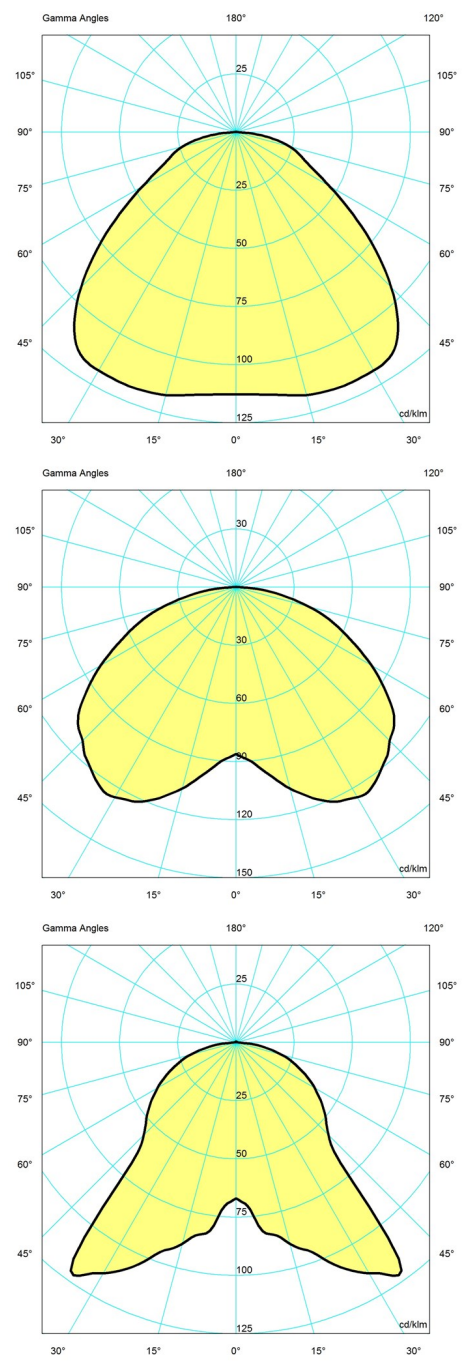

Sizes and weights

Width x Height x Length (mm) | 220 x 295 x 220 Max 1.6 kg | 380 x 478 x 380 Max 3.9 kg | 150 x 189 x 150 Max 1.1 kg

Class

Ingress protection IP20. Electric shock protection II wo. ground.

Light source

1x40W E27

Light distribution diagrams

Cartesian

Isolux

Polar

Cartesian

Isolux

Polar

Spare parts & accessories

Product	Variant number
Canopy White 2-part tophat ®	5749329034
Cirque Ø380 susp 60W E27	5741097487
Cirque Ø220 susp 40W E27	5741097490
Cirque Ø150 susp 25W E27	5741097500

Data specifications

Colour	Red top	Length	220
Width	220	Height	295
Built-in Height	-	IP class	20
Class	II	Net Weight	0.9

Standby (W)	-	Power Factor (P = 100 % / P = 50 %)	-
Inrush Current	-	Light source	1x40W E27
Kelvin	-	CRI	-
SDCM	-	Lumen	-
Watt	-	Efficacy	-
Light control	-	Min. Dim Level (%)	-
UGR Transversal / Axial	25.4/25.4	L80B50 (hours)	-
Driver life	-		