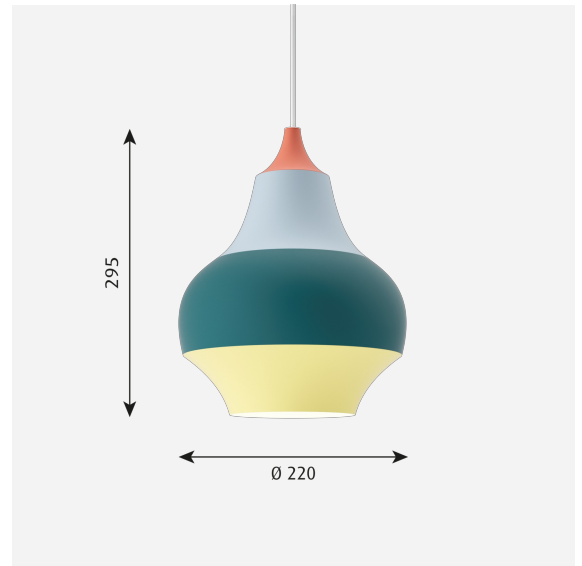

Product info

Mounting

Suspension type: Cable 2x0,75mm². Canopy: Yes. Length: 3m.

Finish

Grey top, Copper top, Red top, Yellow top, wet painted.

Materials

Shade: Drawn aluminium.

Sizes and weights

Width x Height x Length (mm) | 220 x 295 x 220 Max 1.6 kg | 380 x 478 x 380 Max 3.9 kg | 150 x 189 x 150 Max 1.1 kg

Class

Ingress protection IP20. Electric shock protection II wo. ground.

Light source

1x40W E27