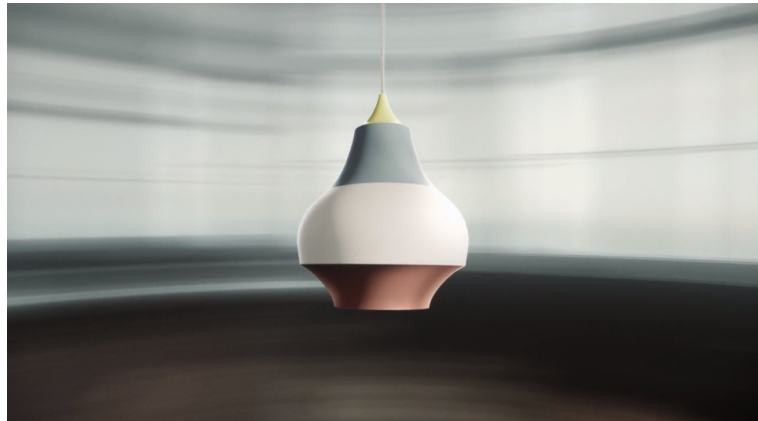

Cirque

Cirque - 5741097348

The fixture provides a downward glare-free soft light by means of the white lacquered inner reflector.

Clara von Zweigbergk

Clara von Zweigbergk was born in Stockholm and studied graphic design and illustration at Beckmans School of Design in Stockholm and the Art Center College of Design in Pasadena, USA.

**Carl Hansen &
Son Showroom**

Product info

Mounting

Suspension type: Cable 2x0,75mm². Canopy: Yes. Length: 3m.

Finish

Grey top, Copper top, Red top, Yellow top, wet painted.

Materials

Shade: Drawn aluminium.