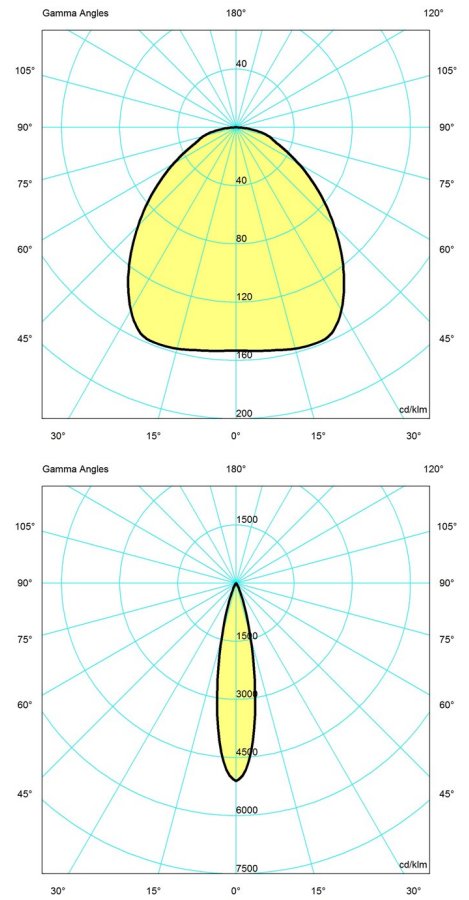

Polar

Spare parts & accessories

Product	Variant number
Canopy White 2-part tophat ®	5749329034
Cirque Ø380 susp 60W E27	5741097487
Cirque Ø220 susp 40W E27	5741097490
Cirque Ø150 susp 25W E27	5741097500

Data specifications

Colour	Red top	Length	220
Width	220	Height	295
Built-in Height	-	IP class	20
Class	II	Net Weight	0.9