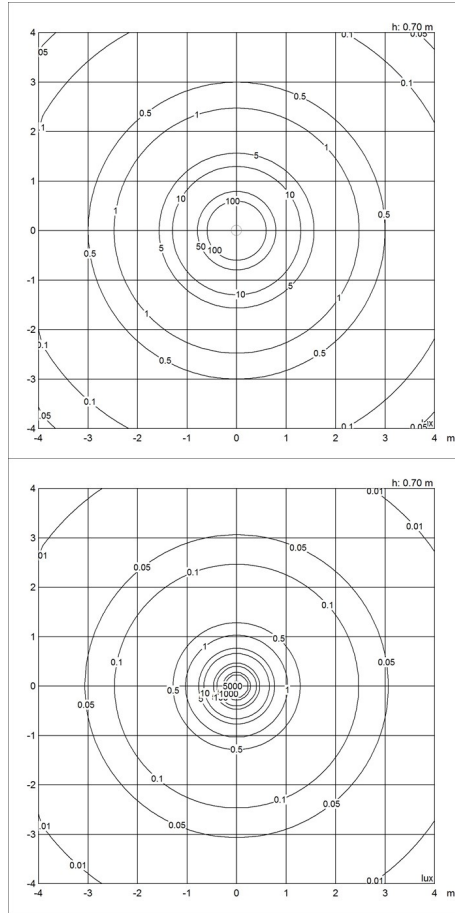

Sizes and weights

Width x Height x Length (mm) | 220 x 295 x 220 Max 1.6 kg | 380 x 478 x 380 Max 3.9 kg | 150 x 189 x 150 Max 1.1 kg

Class

Ingress protection IP20. Electric shock protection II wo. ground.

Light source

1x40W E27

Light distribution diagrams

Cartesian

Isolux

Polar

Cartesian

Isolux

Polar

Spare parts & accessories

Product	Variant number
Canopy White 2-part tophat ®	5749329034
Cirque Ø380 susp 60W E27	5741097487
Cirque Ø220 susp 40W E27	5741097490
Cirque Ø150 susp 25W E27	5741097500

Data specifications

Colour	Yellow top	Length	220
Width	220	Height	295
Built-in Height	-	IP class	20
Class	II	Net Weight	0.9

Standby (W)	-	Power Factor (P = 100 % / P = 50 %)	-
Inrush Current	-	Light source	1x40W E27
Kelvin	-	CRI	-
SDCM	-	Lumen	-
Watt	-	Efficacy	-
Light control	-	Min. Dim Level (%)	-
UGR Transversal / Axial	25.4/25.4	L80B50 (hours)	-
Driver life	-		