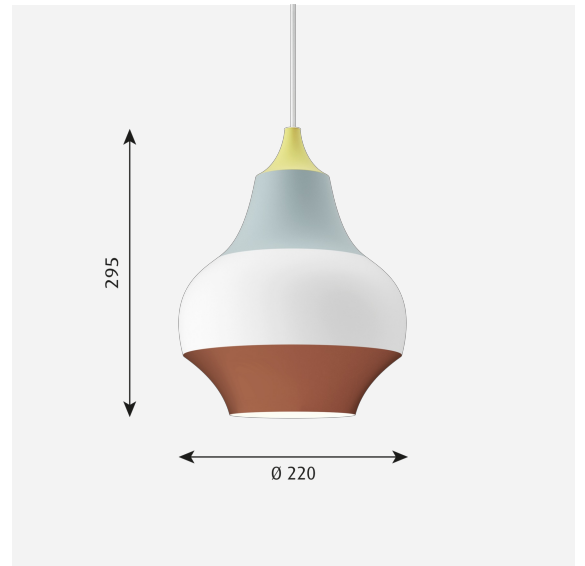

Product info

Mounting

Suspension type: Cable 2x0,75mm². Canopy: Yes. Length: 3m.

Finish

Grey top, Copper top, Red top, Yellow top, wet painted.

Materials

Shade: Drawn aluminium.

Sizes and weights

Width x Height x Length (mm) | 220 x 295 x 220 Max 1.6 kg | 380 x 478 x 380 Max 3.9 kg | 150 x 189 x 150 Max 1.1 kg

Class

Ingress protection IP20. Electric shock protection II wo. ground.

Light source

1x40W E27