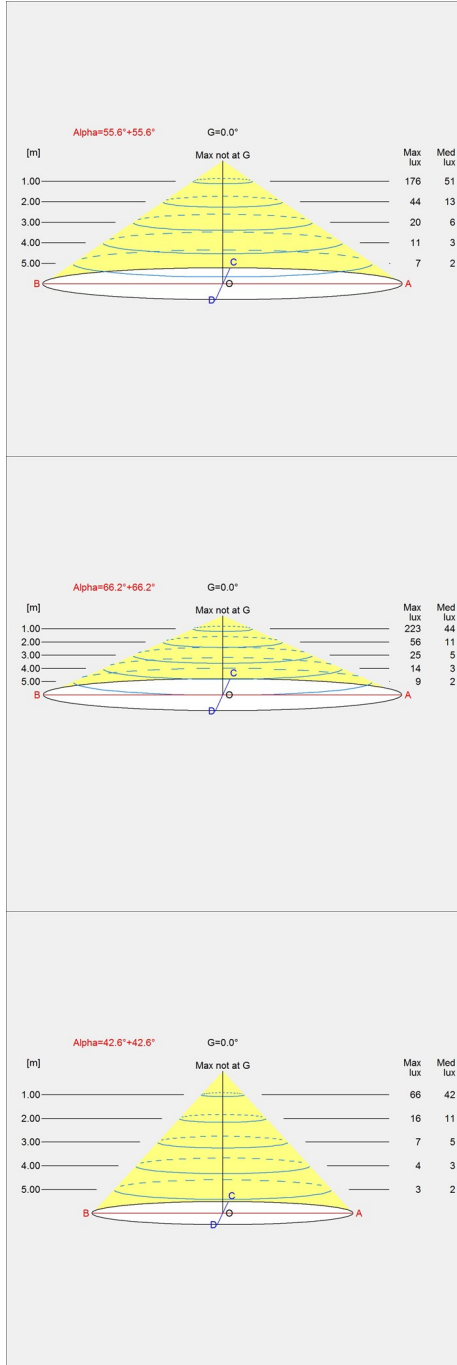

**Carl Hansen &
Son Showroom**

Product info

Mounting

Suspension type: Cable 2x0,75mm². Canopy: Yes. Length: 3m.

Finish

Grey top, Copper top, Red top, Yellow top, wet painted.

Materials

Shade: Drawn aluminium.

Sizes and weights

Width x Height x Length (mm) | 220 x 295 x 220 Max 1.6 kg | 380 x 478 x 380 Max 3.9 kg | 150 x 189 x 150 Max 1.1 kg

Class

Ingress protection IP20. Electric shock protection II wo. ground.

Light source

1x40W E27

Light distribution diagrams

Cartesian

Isolux

Polar

Cartesian

Isolux

Data specifications

Colour	Yellow top	Length	220
Width	220	Height	295
Built-in Height	-	IP class	20
Class	II	Net Weight	0.9

Standby (W)	-	Power Factor (P = 100 % / P = 50 %)	-
Inrush Current	-	Light source	1x40W E27
Kelvin	-	CRI	-
SDCM	-	Lumen	-
Watt	-	Efficacy	-
Light control	-	Min. Dim Level (%)	-
UGR Transversal / Axial	25.4/25.4	L80B50 (hours)	-
Driver life	-		