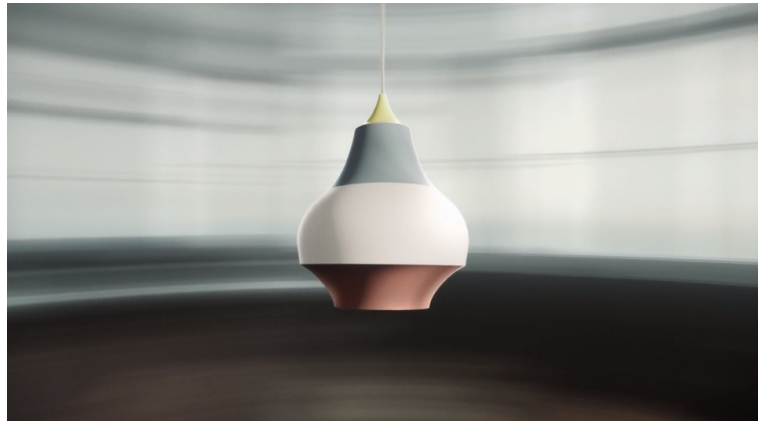

Cirque

Cirque - 5741097351

The fixture provides a downward glare-free soft light by means of the white lacquered inner reflector.

Clara von Zweigbergk

Clara von Zweigbergk was born in Stockholm and studied graphic design and illustration at Beckmans School of Design in Stockholm and the Art Center College of Design in Pasadena, USA.

**Carl Hansen &
Son Showroom**

Product info

Mounting

Suspension type: Cable 2x0,75mm². Canopy: Yes. Length: 3m.

Finish

Grey top, Copper top, Red top, Yellow top, wet painted.

Materials

Shade: Drawn aluminium.