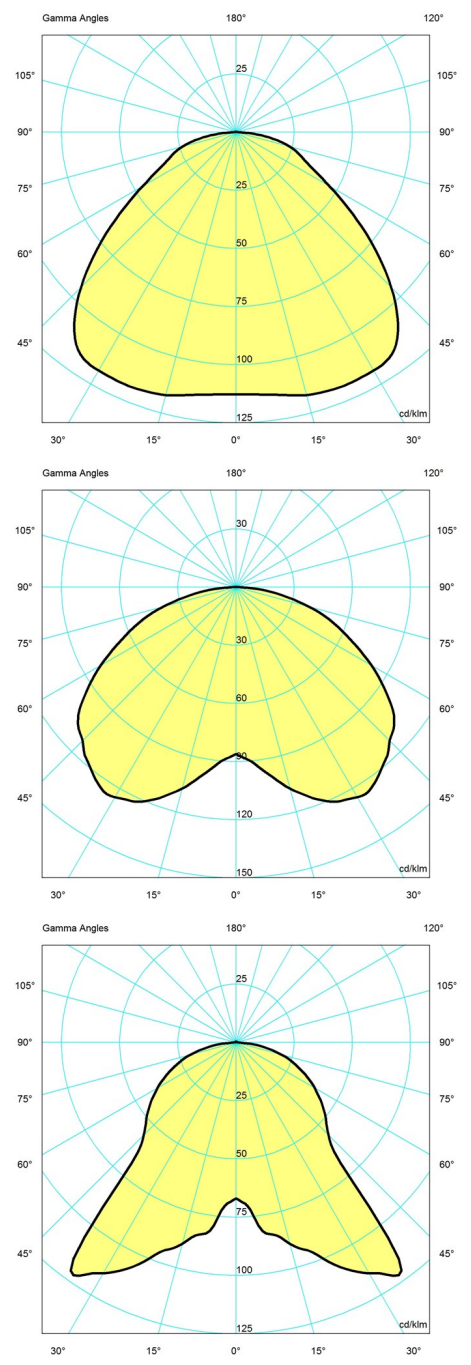

Sizes and weights

Width x Height x Length (mm) | 220 x 295 x 220 Max 1.6 kg | 380 x 478 x 380 Max 3.9 kg | 150 x 189 x 150 Max 1.1 kg

Class

Ingress protection IP20. Electric shock protection II wo. ground.

Light source

1x40W E27

Light distribution diagrams

Cartesian

Isolux

Polar

Cartesian

Isolux

Polar

Spare parts & accessories

Product	Variant number
Canopy White 2-part tophat ®	5749329034
Cirque Ø380 susp 60W E27	5741097487
Cirque Ø220 susp 40W E27	5741097490
Cirque Ø150 susp 25W E27	5741097500

Data specifications

Colour	Yellow top	Length	220
Width	220	Height	295
Built-in Height	-	IP class	20
Class	II	Net Weight	0.9

Standby (W)	-	Power Factor (P = 100 % / P = 50 %)	-
Inrush Current	-	Light source	1x40W E27
Kelvin	-	CRI	-
SDCM	-	Lumen	-
Watt	-	Efficacy	-
Light control	-	Min. Dim Level (%)	-
UGR Transversal / Axial	25.4/25.4	L80B50 (hours)	-
Driver life	-		