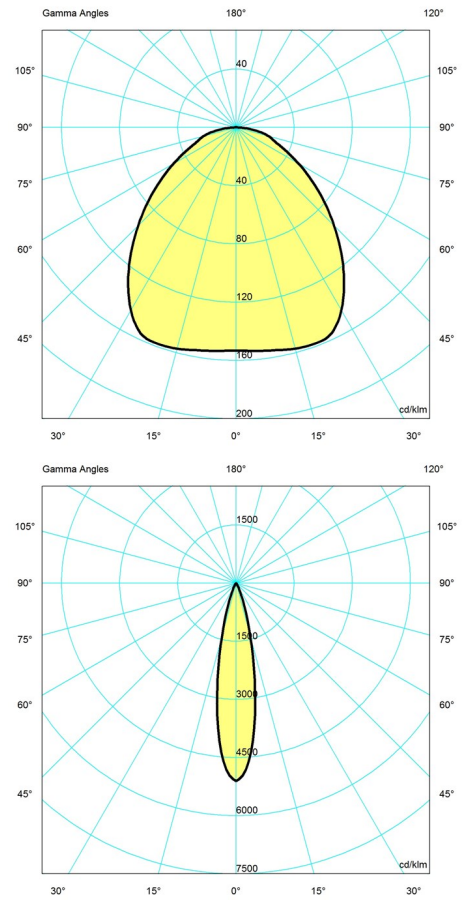

Polar

Spare parts & accessories

Product	Variant number
Canopy White 2-part tophat ®	5749329034
Cirque Ø380 susp 60W E27	5741097487
Cirque Ø220 susp 40W E27	5741097490
Cirque Ø150 susp 25W E27	5741097500

Data specifications

Colour	Yellow top	Length	220
Width	220	Height	295
Built-in Height	-	IP class	20
Class	II	Net Weight	0.9