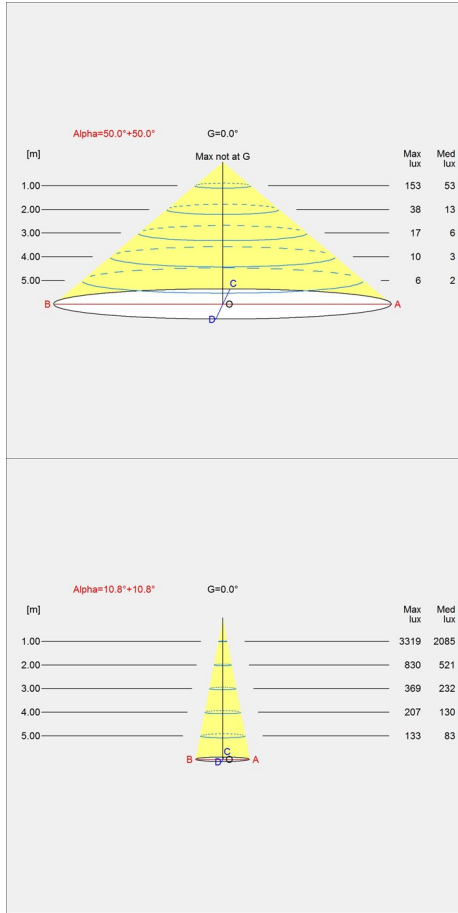

Sizes and weights

Width x Height x Length (mm) | 220 x 295 x 220 Max 1.6 kg | 380 x 478 x 380 Max 3.9 kg | 150 x 189 x 150 Max 1.1 kg

Class

Ingress protection IP20. Electric shock protection II wo. ground.

Light source

1x40W E27

Light distribution diagrams

Cartesian

Isolux

Polar

Cartesian

Isolux

Polar

Spare parts & accessories

Product	Variant number
Canopy White 2-part tophat ®	5749329034
Cirque Ø380 susp 60W E27	5741097487
Cirque Ø220 susp 40W E27	5741097490
Cirque Ø150 susp 25W E27	5741097500

Data specifications

Colour	Yellow top	Length	220
Width	220	Height	295
Built-in Height	-	IP class	20
Class	II	Net Weight	0.9

Standby (W)	-	Power Factor (P = 100 % / P = 50 %)	-
Inrush Current	-	Light source	1x40W E27
Kelvin	-	CRI	-
SDCM	-	Lumen	-
Watt	-	Efficacy	-
Light control	-	Min. Dim Level (%)	-
UGR Transversal / Axial	25.4/25.4	L80B50 (hours)	-
Driver life	-		