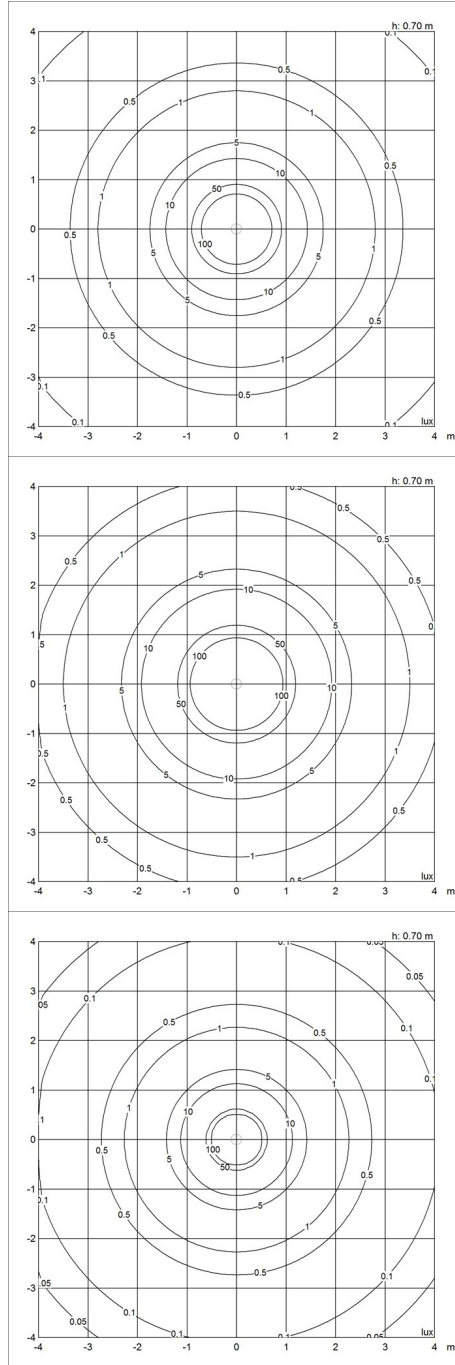

Sizes and weights

Width x Height x Length (mm) | 220 x 295 x 220 Max 1.6 kg | 380 x 478 x 380 Max 3.9 kg | 150 x 189 x 150 Max 1.1 kg

Class

Ingress protection IP20. Electric shock protection II wo. ground.

Light source

1x40W E27

Light distribution diagrams

Cartesian

Isolux

Polar

Cartesian

Isolux

Polar

Spare parts & accessories

Product	Variant number
Canopy White 2-part tophat ®	5749329034
Cirque Ø380 susp 60W E27	5741097487
Cirque Ø220 susp 40W E27	5741097490
Cirque Ø150 susp 25W E27	5741097500

Data specifications

Colour	Yellow top	Length	220
Width	220	Height	295
Built-in Height	-	IP class	20
Class	II	Net Weight	0.9

Standby (W)	-	Power Factor (P = 100 % / P = 50 %)	-
Inrush Current	-	Light source	1x40W E27
Kelvin	-	CRI	-
SDCM	-	Lumen	-
Watt	-	Efficacy	-
Light control	-	Min. Dim Level (%)	-
UGR Transversal / Axial	25.4/25.4	L80B50 (hours)	-
Driver life	-		