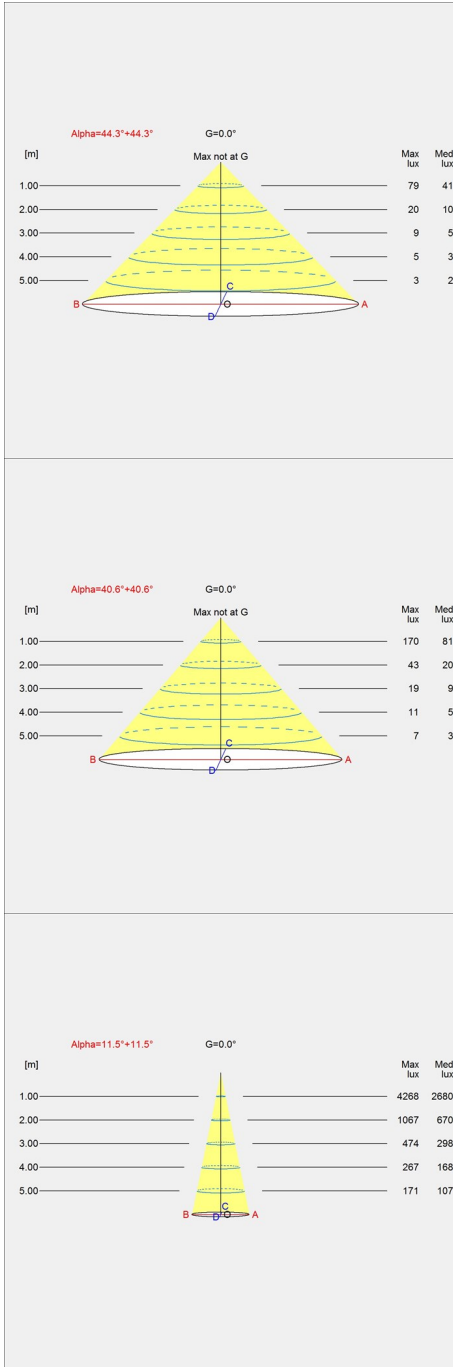

Sizes and weights

Width x Height x Length (mm) | 220 x 295 x 220 Max 1.6 kg | 380 x 478 x 380 Max 3.9 kg | 150 x 189 x 150 Max 1.1 kg

Class

Ingress protection IP20. Electric shock protection II wo. ground.

Light source

1x60W E27

Light distribution diagrams

Cartesian

Isolux

Polar

Cartesian

Isolux

Polar

Spare parts & accessories

Product

- Canopy White 2-part tophat ©
- Cirque Ø380 susp 60W E27
- Cirque Ø220 susp 40W E27
- Cirque Ø150 susp 25W E27

Variant number

- 5749329034
- 5741097487
- 5741097490
- 5741097500

Data specifications

Colour	Red top	Length	380
Width	380	Height	478
Built-in Height	-	IP class	20
Class	II	Net Weight	1.9
Standby (W)	-	Power Factor (P = 100 % / P = 50 %)	-
Inrush Current	-	Light source	1x60W E27
Kelvin	-	CRI	-
SDCM	-	Lumen	-
Watt	-	Efficacy	-
Light control	-	Min. Dim Level (%)	-
UGR Transversal / Axial	20.8/20.8	L80B50 (hours)	-
Driver life	-		