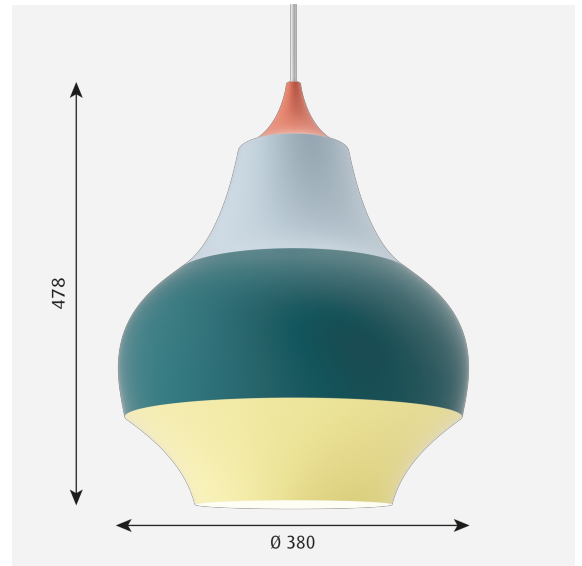

Product info

Mounting

Suspension type: Cable 2x0,75mm². Canopy: Yes. Length: 3m.

Finish

Grey top, Copper top, Red top, Yellow top, wet painted.

Materials

Shade: Drawn aluminium.

Sizes and weights

Width x Height x Length (mm) | 220 x 295 x 220 Max 1.6 kg | 380 x 478 x 380 Max 3.9 kg | 150 x 189 x 150 Max 1.1 kg

Class

Ingress protection IP20. Electric shock protection II wo. ground.

Light source

1x60W E27