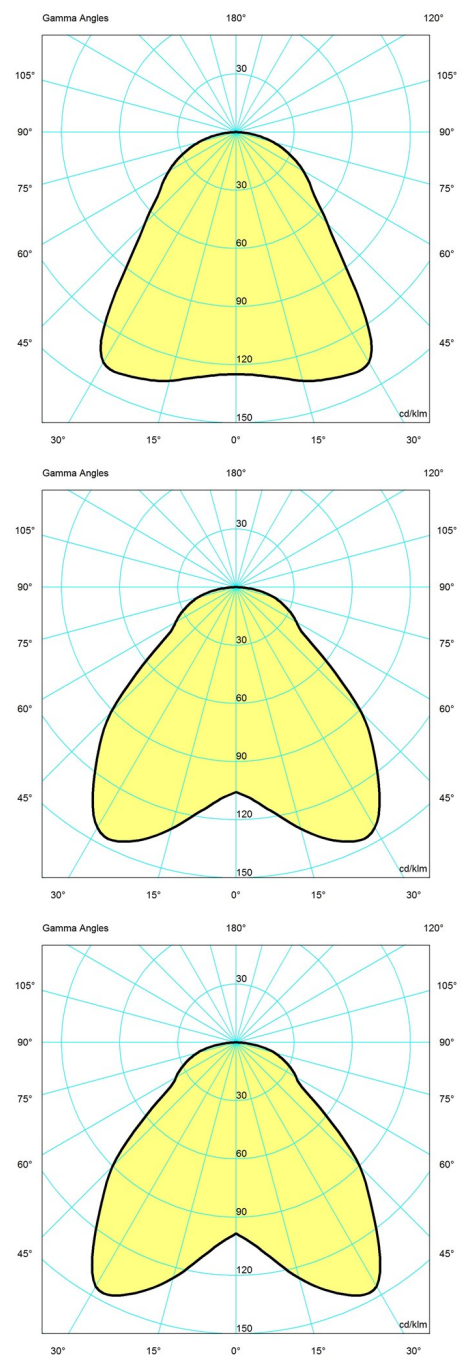

Sizes and weights

Width x Height x Length (mm) | 220 x 295 x 220 Max 1.6 kg | 380 x 478 x 380 Max 3.9 kg | 150 x 189 x 150 Max 1.1 kg

Class

Ingress protection IP20. Electric shock protection II wo. ground.

Light source

1x60W E27

Light distribution diagrams

Cartesian

Isolux

Polar

Cartesian

Isolux

Polar

Spare parts & accessories

Product

- Canopy White 2-part tophat ©
- Cirque Ø380 susp 60W E27
- Cirque Ø220 susp 40W E27
- Cirque Ø150 susp 25W E27

Variant number

- 5749329034
- 5741097487
- 5741097490
- 5741097500

Data specifications

Colour	Red top	Length	380
Width	380	Height	478
Built-in Height	-	IP class	20
Class	II	Net Weight	1.9
Standby (W)	-	Power Factor (P = 100 % / P = 50 %)	-
Inrush Current	-	Light source	1x60W E27
Kelvin	-	CRI	-
SDCM	-	Lumen	-
Watt	-	Efficacy	-
Light control	-	Min. Dim Level (%)	-
UGR Transversal / Axial	20.8/20.8	L80B50 (hours)	-
Driver life	-		