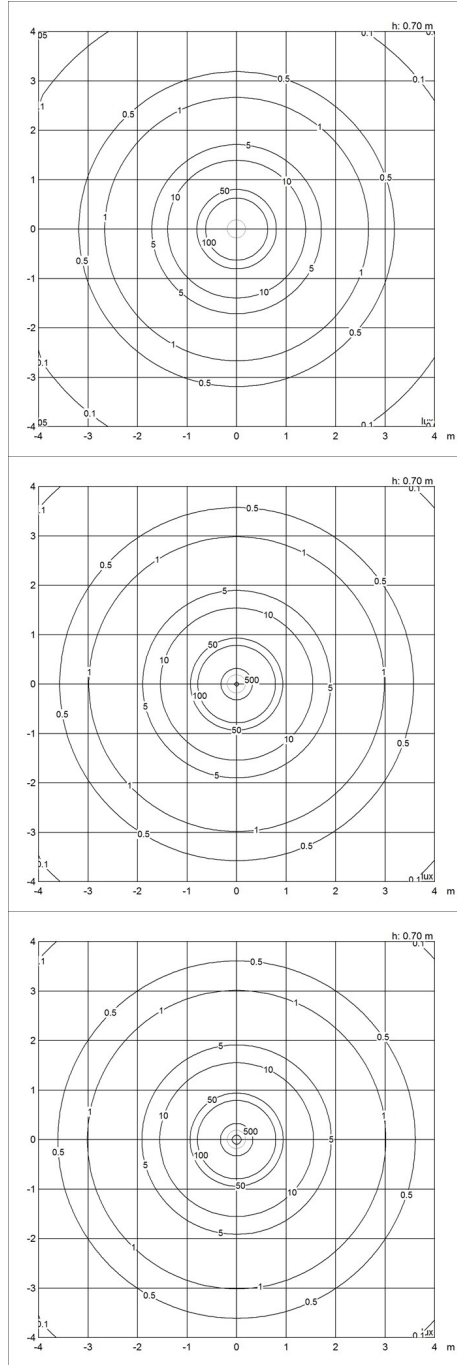

Sizes and weights

Width x Height x Length (mm) | 220 x 295 x 220 Max 1.6 kg | 380 x 478 x 380 Max 3.9 kg | 150 x 189 x 150 Max 1.1 kg

Class

Ingress protection IP20. Electric shock protection II wo. ground.

Light source

1x60W E27

Light distribution diagrams

Cartesian

Isolux

Polar

Cartesian

Isolux

Polar

Spare parts & accessories

Product

- Canopy White 2-part tophat ©
- Cirque Ø380 susp 60W E27
- Cirque Ø220 susp 40W E27
- Cirque Ø150 susp 25W E27

Variant number

- 5749329034
- 5741097487
- 5741097490
- 5741097500

Data specifications

Colour	Red top	Length	380
Width	380	Height	478
Built-in Height	-	IP class	20
Class	II	Net Weight	1.9
Standby (W)	-	Power Factor (P = 100 % / P = 50 %)	-
Inrush Current	-	Light source	1x60W E27
Kelvin	-	CRI	-
SDCM	-	Lumen	-
Watt	-	Efficacy	-
Light control	-	Min. Dim Level (%)	-
UGR Transversal / Axial	20.8/20.8	L80B50 (hours)	-
Driver life	-		