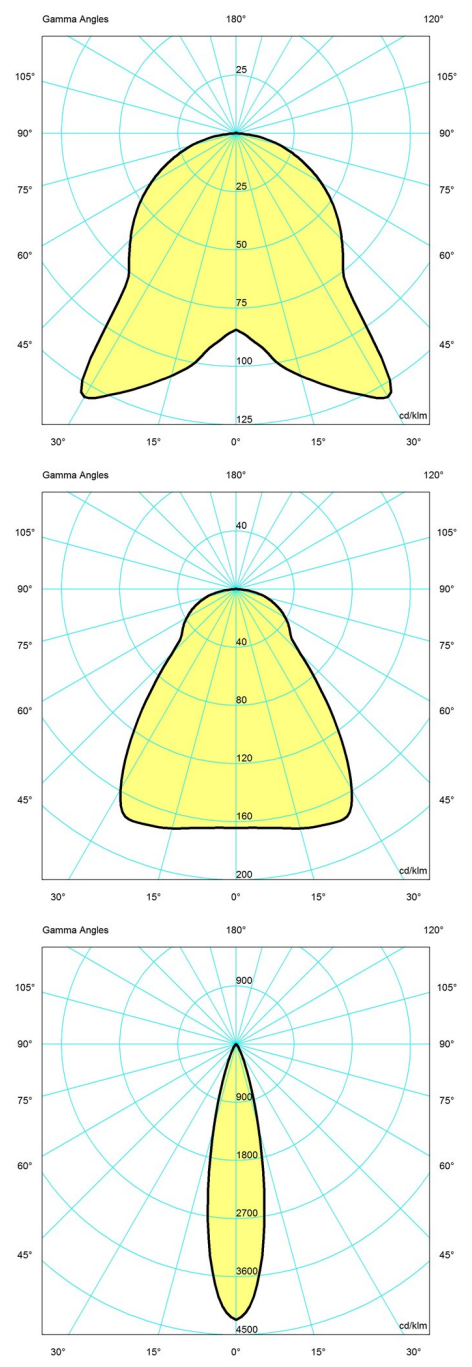

Sizes and weights

Width x Height x Length (mm) | 220 x 295 x 220 Max 1.6 kg | 380 x 478 x 380 Max 3.9 kg | 150 x 189 x 150 Max 1.1 kg

Class

Ingress protection IP20. Electric shock protection II wo. ground.

Light source

1x60W E27

Light distribution diagrams

Cartesian

Isolux

Polar

Cartesian

Isolux

Polar

Spare parts & accessories

Product

- Canopy White 2-part tophat ©
- Cirque Ø380 susp 60W E27
- Cirque Ø220 susp 40W E27
- Cirque Ø150 susp 25W E27

Variant number

- 5749329034
- 5741097487
- 5741097490
- 5741097500

Data specifications

Colour	Red top	Length	380
Width	380	Height	478
Built-in Height	-	IP class	20
Class	II	Net Weight	1.9
Standby (W)	-	Power Factor (P = 100 % / P = 50 %)	-
Inrush Current	-	Light source	1x60W E27
Kelvin	-	CRI	-
SDCM	-	Lumen	-
Watt	-	Efficacy	-
Light control	-	Min. Dim Level (%)	-
UGR Transversal / Axial	20.8/20.8	L80B50 (hours)	-
Driver life	-		