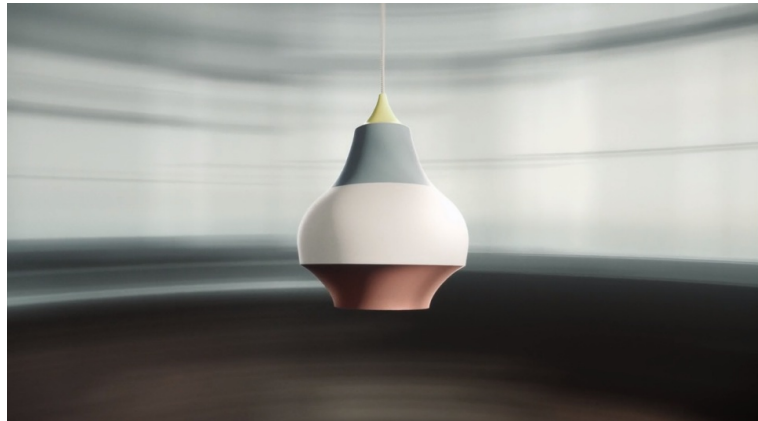

Cirque

Cirque - 5741097319

The fixture provides a downward glare-free soft light by means of the white lacquered inner reflector.

Clara von Zweigbergk

Clara von Zweigbergk was born in Stockholm and studied graphic design and illustration at Beckmans School of Design in Stockholm and the Art Center College of Design in Pasadena, USA.

**Carl Hansen &
Son Showroom**

Product info

Mounting

Suspension type: Cable 2x0,75mm². Canopy: Yes. Length: 3m.

Finish

Grey top, Copper top, Red top, Yellow top, wet painted.

Materials

Shade: Drawn aluminium.