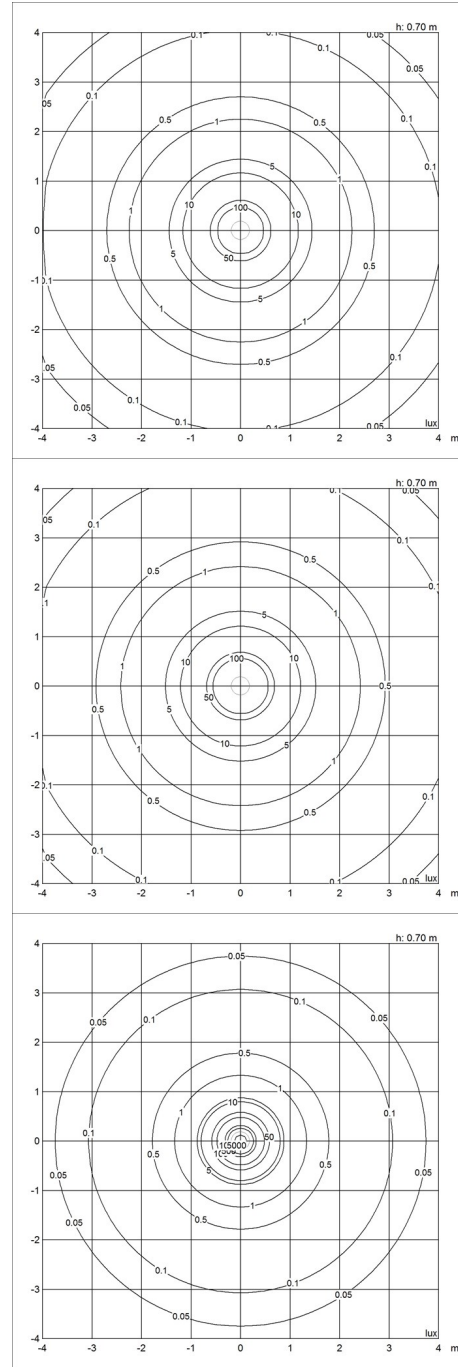

Sizes and weights

Width x Height x Length (mm) | 220 x 295 x 220 Max 1.6 kg | 380 x 478 x 380 Max 3.9 kg | 150 x 189 x 150 Max 1.1 kg

Class

Ingress protection IP20. Electric shock protection II wo. ground.

Light source

1x60W E27

Light distribution diagrams

Cartesian

Isolux

Polar

Cartesian

Isolux

Polar

Spare parts & accessories

Product

- Canopy White 2-part tophat ©
- Cirque Ø380 susp 60W E27
- Cirque Ø220 susp 40W E27
- Cirque Ø150 susp 25W E27

Variant number

- 5749329034
- 5741097487
- 5741097490
- 5741097500

Data specifications

Colour	Red top	Length	380
Width	380	Height	478
Built-in Height	-	IP class	20
Class	II	Net Weight	1.9
Standby (W)	-	Power Factor (P = 100 % / P = 50 %)	-
Inrush Current	-	Light source	1x60W E27
Kelvin	-	CRI	-
SDCM	-	Lumen	-
Watt	-	Efficacy	-
Light control	-	Min. Dim Level (%)	-
UGR Transversal / Axial	20.8/20.8	L80B50 (hours)	-
Driver life	-		