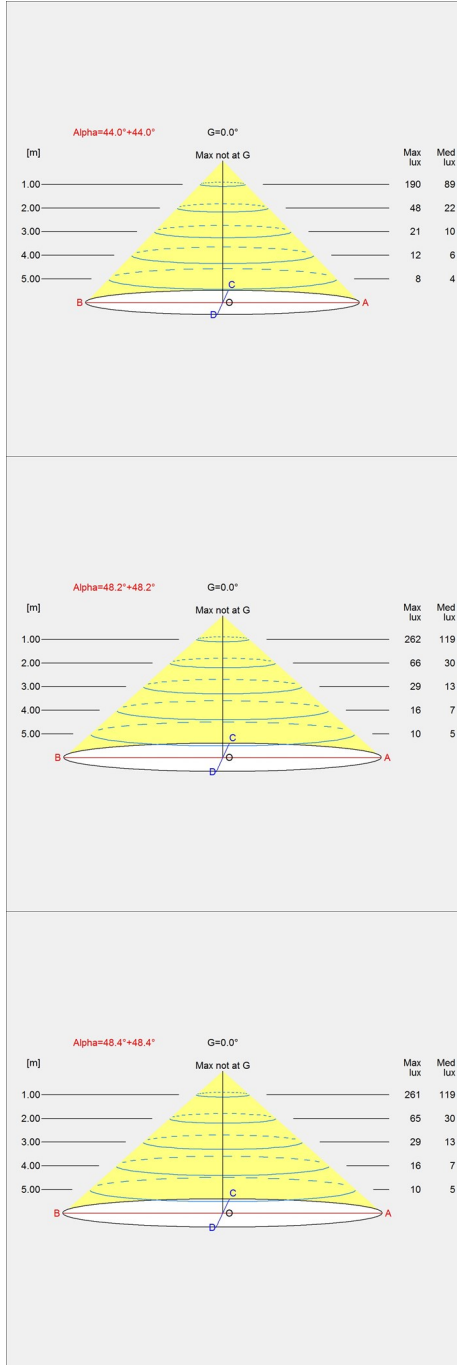

**Carl Hansen &
Son Showroom**

Product info

Mounting

Suspension type: Cable 2x0,75mm². Canopy: Yes. Length: 3m.

Finish

Grey top, Copper top, Red top, Yellow top, wet painted.

Materials

Shade: Drawn aluminium.

Sizes and weights

Width x Height x Length (mm) | 220 x 295 x 220 Max 1.6 kg | 380 x 478 x 380 Max 3.9 kg | 150 x 189 x 150 Max 1.1 kg

Class

Ingress protection IP20. Electric shock protection II wo. ground.

Light source

1x60W E27

Light distribution diagrams

Cartesian

Isolux

Polar

Cartesian

Isolux

Data specifications

Colour	Red top	Length	380
Width	380	Height	478
Built-in Height	-	IP class	20
Class	II	Net Weight	1.9
Standby (W)	-	Power Factor (P = 100 % / P = 50 %)	-
Inrush Current	-	Light source	1x60W E27
Kelvin	-	CRI	-
SDCM	-	Lumen	-
Watt	-	Efficacy	-
Light control	-	Min. Dim Level (%)	-
UGR Transversal / Axial	20.8/20.8	L80B50 (hours)	-
Driver life	-		