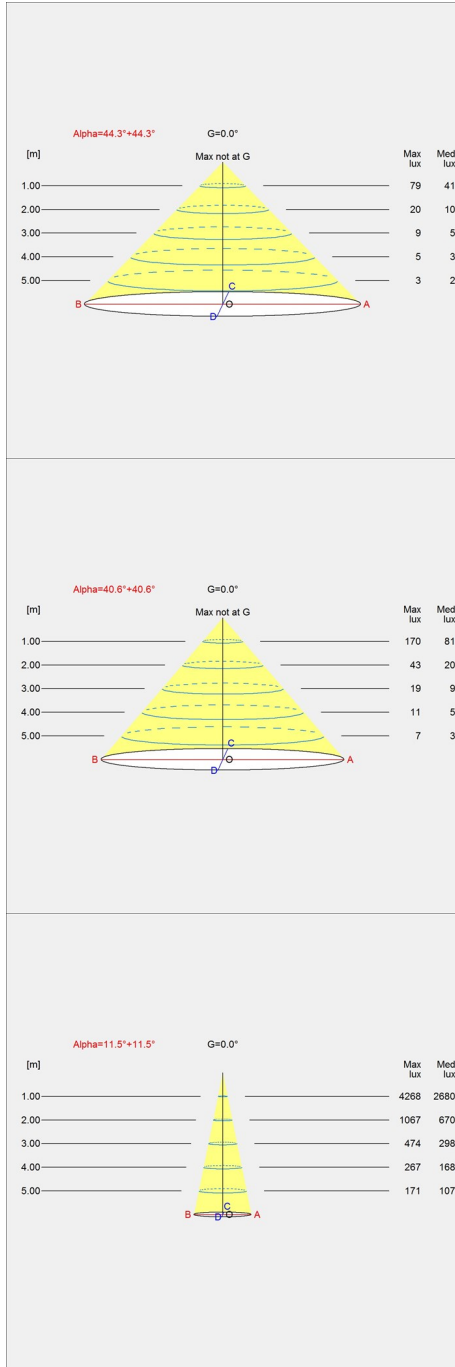

Sizes and weights

Width x Height x Length (mm) | 220 x 295 x 220 Max 1.6 kg | 380 x 478 x 380 Max 3.9 kg | 150 x 189 x 150 Max 1.1 kg

Class

Ingress protection IP20. Electric shock protection II wo. ground.

Light source

1x60W E27

Light distribution diagrams

Cartesian

Isolux

Polar

Cartesian

Isolux

Polar

Spare parts & accessories

Product

- Canopy White 2-part tophat ©
- Cirque Ø380 susp 60W E27
- Cirque Ø220 susp 40W E27
- Cirque Ø150 susp 25W E27

Variant number

- 5749329034
- 5741097487
- 5741097490
- 5741097500

Data specifications

Colour	Copper top	Length	380
Width	380	Height	478
Built-in Height	-	IP class	20
Class	II	Net Weight	3.9
Standby (W)	-	Power Factor (P = 100 % / P = 50 %)	-
Inrush Current	-	Light source	1x60W E27
Kelvin	-	CRI	-
SDCM	-	Lumen	-
Watt	-	Efficacy	-
Light control	-	Min. Dim Level (%)	-
UGR Transversal / Axial	20.8/20.8	L80B50 (hours)	-
Driver life	-		