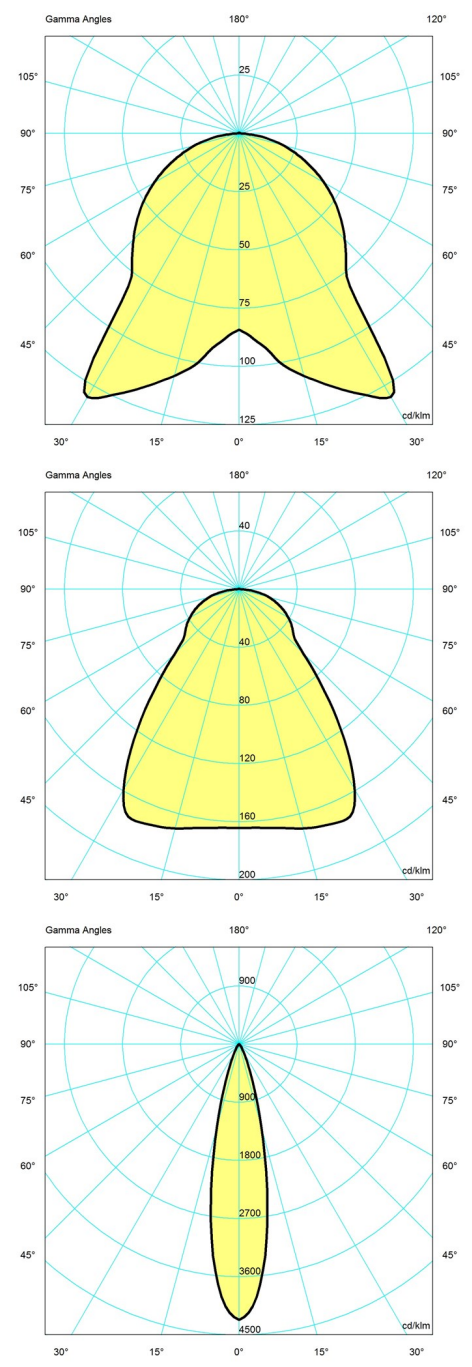

Sizes and weights

Width x Height x Length (mm) | 220 x 295 x 220 Max 1.6 kg | 380 x 478 x 380 Max 3.9 kg | 150 x 189 x 150 Max 1.1 kg

Class

Ingress protection IP20. Electric shock protection II wo. ground.

Light source

1x60W E27

Light distribution diagrams

Cartesian

Isolux

Polar

Cartesian

Isolux

Polar

Spare parts & accessories

Product

- Canopy White 2-part tophat ©
- Cirque Ø380 susp 60W E27
- Cirque Ø220 susp 40W E27
- Cirque Ø150 susp 25W E27

Variant number

- 5749329034
- 5741097487
- 5741097490
- 5741097500

Data specifications

Colour	Copper top	Length	380
Width	380	Height	478
Built-in Height	-	IP class	20
Class	II	Net Weight	3.9
Standby (W)	-	Power Factor (P = 100 % / P = 50 %)	-
Inrush Current	-	Light source	1x60W E27
Kelvin	-	CRI	-
SDCM	-	Lumen	-
Watt	-	Efficacy	-
Light control	-	Min. Dim Level (%)	-
UGR Transversal / Axial	20.8/20.8	L80B50 (hours)	-
Driver life	-		