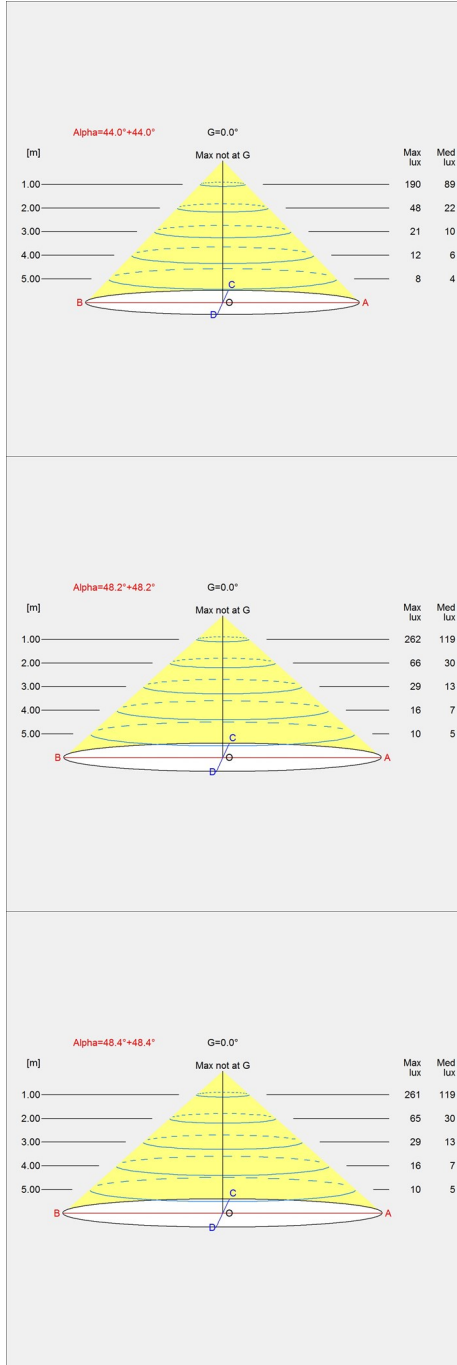

**Carl Hansen &
Son Showroom**

Product info

Mounting

Suspension type: Cable 2x0,75mm². Canopy: Yes. Length: 3m.

Finish

Grey top, Copper top, Red top, Yellow top, wet painted.

Materials

Shade: Drawn aluminium.

Sizes and weights

Width x Height x Length (mm) | 220 x 295 x 220 Max 1.6 kg | 380 x 478 x 380 Max 3.9 kg | 150 x 189 x 150 Max 1.1 kg

Class

Ingress protection IP20. Electric shock protection II wo. ground.

Light source

1x60W E27

Light distribution diagrams

Cartesian

Isolux

Polar

Cartesian

Isolux

Data specifications

Colour	Copper top	Length	380
Width	380	Height	478
Built-in Height	-	IP class	20
Class	II	Net Weight	3.9
Standby (W)	-	Power Factor (P = 100 % / P = 50 %)	-
Inrush Current	-	Light source	1x60W E27
Kelvin	-	CRI	-
SDCM	-	Lumen	-
Watt	-	Efficacy	-
Light control	-	Min. Dim Level (%)	-
UGR Transversal / Axial	20.8/20.8	L80B50 (hours)	-
Driver life	-		