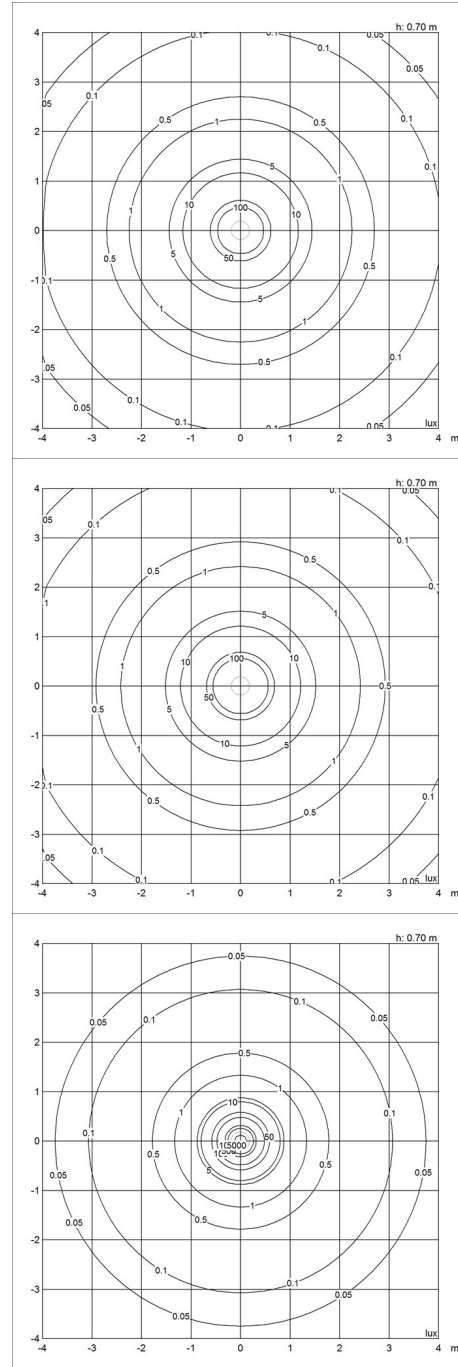

Sizes and weights

Width x Height x Length (mm) | 220 x 295 x 220 Max 1.6 kg | 380 x 478 x 380 Max 3.9 kg | 150 x 189 x 150 Max 1.1 kg

Class

Ingress protection IP20. Electric shock protection II wo. ground.

Light source

1x60W E27

Light distribution diagrams

Cartesian

Isolux

Polar

Cartesian

Isolux

Polar

Spare parts & accessories

Product

- Canopy White 2-part tophat ©
- Cirque Ø380 susp 60W E27
- Cirque Ø220 susp 40W E27
- Cirque Ø150 susp 25W E27

Variant number

- 5749329034
- 5741097487
- 5741097490
- 5741097500

Data specifications

Colour	Copper top	Length	380
Width	380	Height	478
Built-in Height	-	IP class	20
Class	II	Net Weight	3.9
Standby (W)	-	Power Factor (P = 100 % / P = 50 %)	-
Inrush Current	-	Light source	1x60W E27
Kelvin	-	CRI	-
SDCM	-	Lumen	-
Watt	-	Efficacy	-
Light control	-	Min. Dim Level (%)	-
UGR Transversal / Axial	20.8/20.8	L80B50 (hours)	-
Driver life	-		