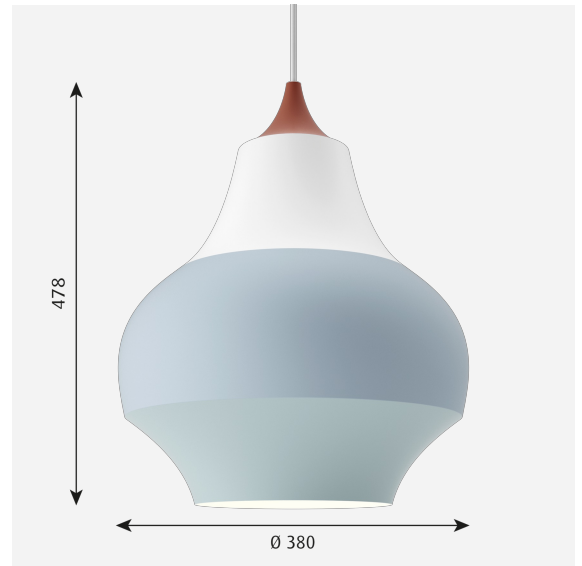

Product info

Mounting

Suspension type: Cable 2x0,75mm². Canopy: Yes. Length: 3m.

Finish

Grey top, Copper top, Red top, Yellow top, wet painted.

Materials

Shade: Drawn aluminium.

Sizes and weights

Width x Height x Length (mm) | 220 x 295 x 220 Max 1.6 kg | 380 x 478 x 380 Max 3.9 kg | 150 x 189 x 150 Max 1.1 kg

Class

Ingress protection IP20. Electric shock protection II wo. ground.

Light source

1x60W E27