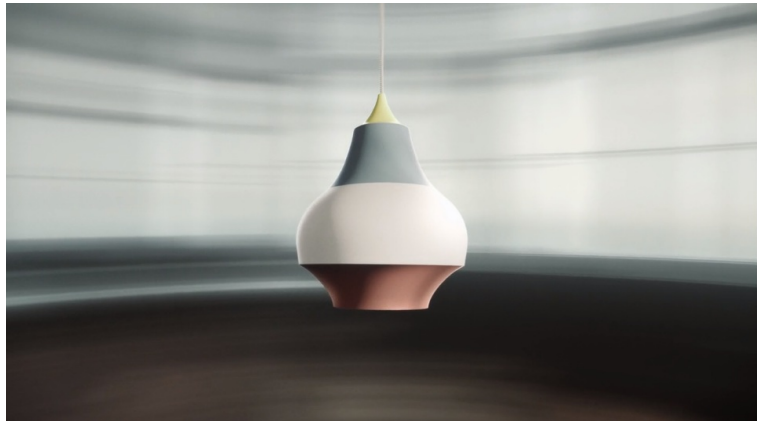

Cirque

Cirque - 5741097306

The fixture provides a downward glare-free soft light by means of the white lacquered inner reflector.

Clara von Zweigbergk

Clara von Zweigbergk was born in Stockholm and studied graphic design and illustration at Beckmans School of Design in Stockholm and the Art Center College of Design in Pasadena, USA.

**Carl Hansen &
Son Showroom**

Product info

Mounting

Suspension type: Cable 2x0,75mm². Canopy: Yes. Length: 3m.

Finish

Grey top, Copper top, Red top, Yellow top, wet painted.

Materials

Shade: Drawn aluminium.