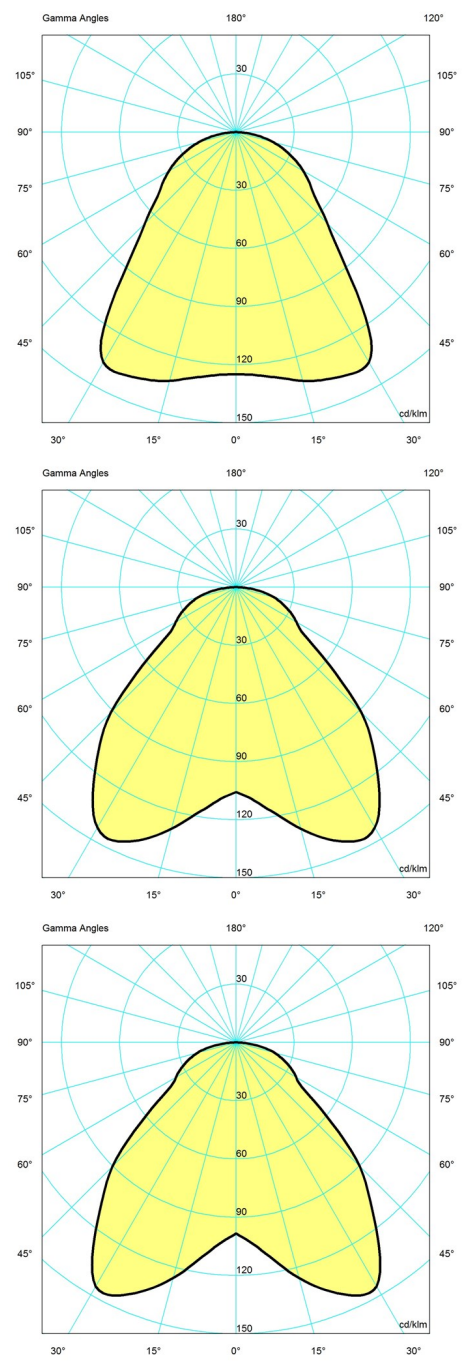

Cirque

Cirque - 5741097306

The fixture provides a downward glare-free soft light by means of the white lacquered inner reflector.

Clara von Zweigbergk

Clara von Zweigbergk was born in Stockholm and studied graphic design and illustration at Beckmans School of Design in Stockholm and the Art Center College of Design in Pasadena, USA.

Light source

1x60W E27

Light distribution diagrams

Cartesian

Isolux

Polar

Cartesian

Isolux

Polar

Spare parts & accessories

Product

- Canopy White 2-part tophat ©
- Cirque Ø380 susp 60W E27
- Cirque Ø220 susp 40W E27
- Cirque Ø150 susp 25W E27

Variant number

- 5749329034
- 5741097487
- 5741097490
- 5741097500

Data specifications

Colour	Copper top	Length	380
Width	380	Height	478
Built-in Height	-	IP class	20
Class	II	Net Weight	3.9
Standby (W)	-	Power Factor (P = 100 % / P = 50 %)	-
Inrush Current	-	Light source	1x60W E27
Kelvin	-	CRI	-
SDCM	-	Lumen	-
Watt	-	Efficacy	-
Light control	-	Min. Dim Level (%)	-
UGR Transversal / Axial	20.8/20.8	L80B50 (hours)	-
Driver life	-		