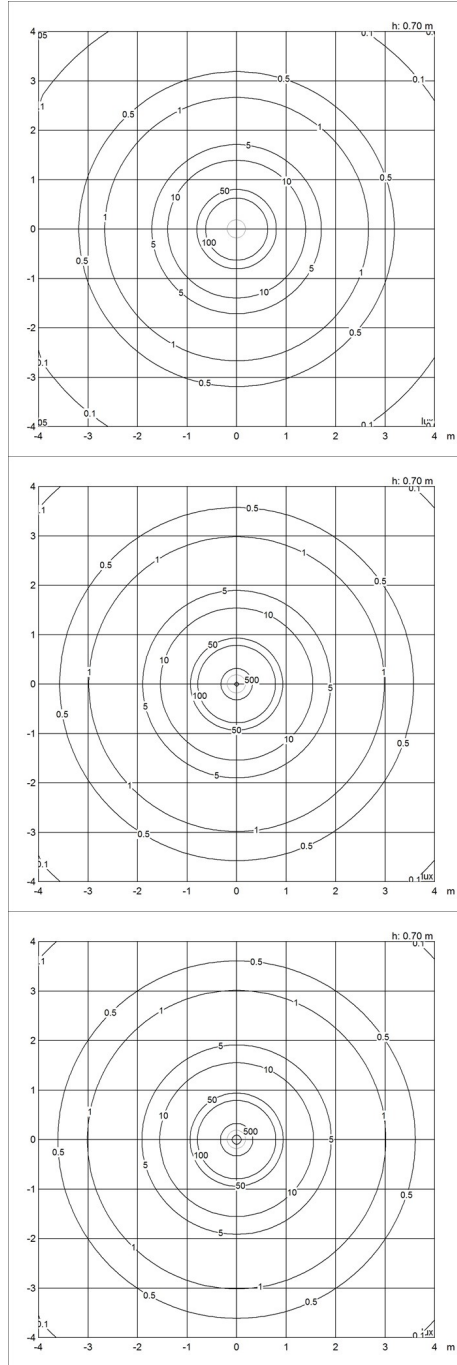

Sizes and weights

Width x Height x Length (mm) | 220 x 295 x 220 Max 1.6 kg | 380 x 478 x 380 Max 3.9 kg | 150 x 189 x 150 Max 1.1 kg

Class

Ingress protection IP20. Electric shock protection II wo. ground.

Light source

1x60W E27

Light distribution diagrams

Cartesian

Isolux

Polar

Cartesian

Isolux

Polar

Spare parts & accessories

Product

- Canopy White 2-part tophat ©
- Cirque Ø380 susp 60W E27
- Cirque Ø220 susp 40W E27
- Cirque Ø150 susp 25W E27

Variant number

- 5749329034
- 5741097487
- 5741097490
- 5741097500

Data specifications

Colour	Copper top	Length	380
Width	380	Height	478
Built-in Height	-	IP class	20
Class	II	Net Weight	3.9
Standby (W)	-	Power Factor (P = 100 % / P = 50 %)	-
Inrush Current	-	Light source	1x60W E27
Kelvin	-	CRI	-
SDCM	-	Lumen	-
Watt	-	Efficacy	-
Light control	-	Min. Dim Level (%)	-
UGR Transversal / Axial	20.8/20.8	L80B50 (hours)	-
Driver life	-		