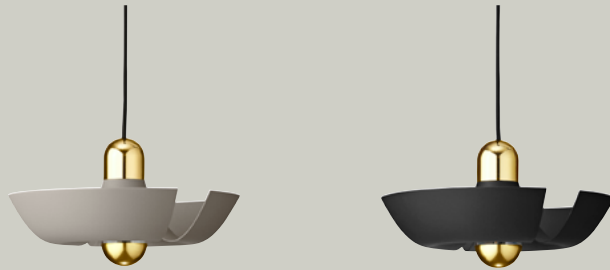

VARIATIONS

TAUPE/GOLD
Art. No.
507109001017

BLACK/GOLD
Art. No.
507109000017