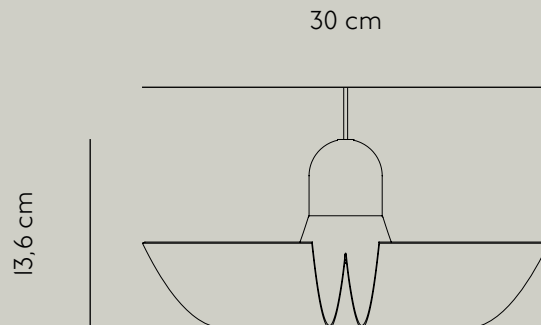

AYTM

CYCNUS PENDANT (SMALL)

Product sheet

SPECIFICATIONS

<i>PRODUCT TYPE</i>	Pendant
<i>PRODUCT NAME</i>	CYCNUS
<i>COLOURS</i>	Black & Gold Taupe & Gold
<i>DIMENSION</i>	Ø:30 H:14 cm Cord lenght: 300 cm
<i>WEIGHT</i>	1 kg
<i>MATERIAL</i>	Lampshade: Aluminum with powder coating Deco: Aluminum with brass plating Socket: Porcelain Cord: Black textile
<i>QUANTITY PER PARCEL</i>	1
<i>PACKAGING DIMENSIONS</i>	L:36 W:36 H:20,5 cm
<i>PACKAGING WEIGHT</i>	2,1 kg
<i>SOCKET / WATT / VOLTAGE</i>	For all lamps the light source is E27 max 25W & 220/240 voltage. The lamps can also be used with light dimmers to adjust brightness. We recommend a semi-coated 4W light source for a special effect that comes together with the design of the lamps.
<i>TESTED WITH</i>	IP20
<i>COMPLIANT WITH</i>	  