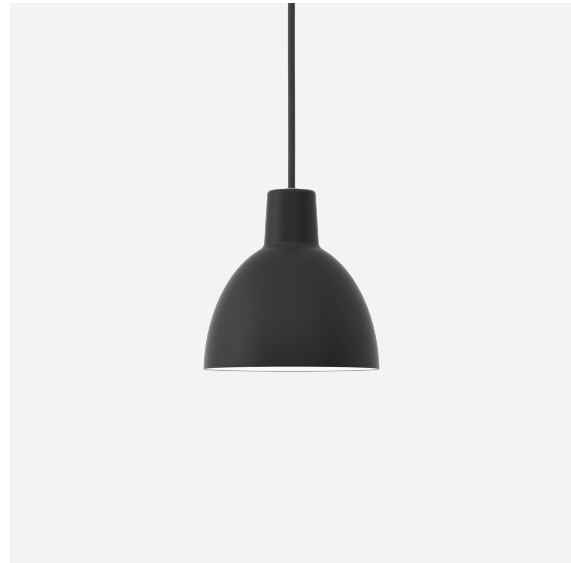

Toldbod Pendant

Toldbod Pendant - 5741101506

The pendant emits soft downwards directed light. The matt, white-painted inside of the elliptical shade helps to assure even distribution of the light.

**Original Coffee,
Copenhagen**

Mounting

Suspension type: Cable 2x0,75mm² . Ø400/Ø550: Cable and wire. Cable length: 3m. (Ø120/Ø170). 4m. (Ø250/Ø400/Ø550). Canopy: Yes. Black and white cords.

Finish

Ø120/Ø170/Ø250: Black, White, Dark Rose, Light Grey or Blue-Grey. Matt powder coated. Ø400/Ø550: Black or White. Matt powder coated.

Materials

Shade: Spun aluminium. Ø120 reflector: Spun white matt coated aluminium. Ø400/Ø550 diffuser: Matt acrylic

Sizes and weights

Width x Height x Length (mm) | 120 x 121 x 120 Max 0.7 kg | 170 x 173 x 170 Max 1.0 kg | 250 x 254 x 250 Max 1.4 kg | 400 x 406 x 400 Max 3.4 kg | 550 x 558 x 550 Max 5.6 kg