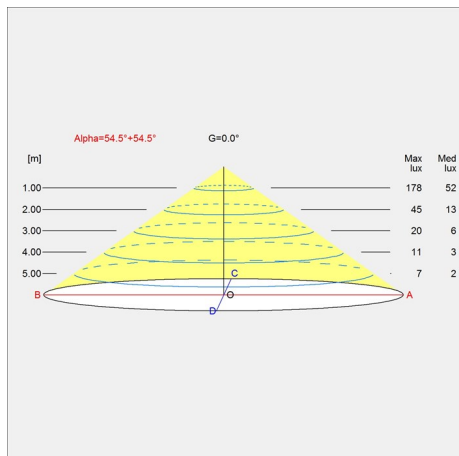

Light distribution diagrams

Cartesian