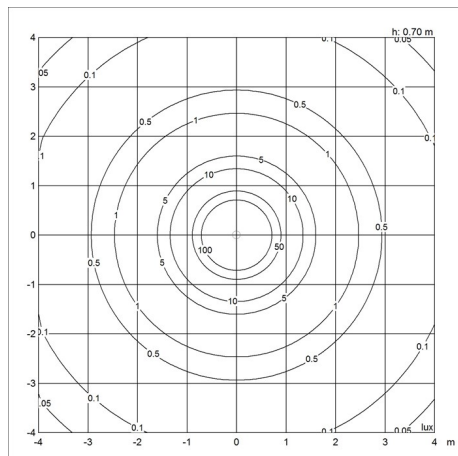

Light distribution diagrams

Isolux

Spare parts & accessories

Product

Canopy White 2-part tophat ©
Canopy Black 2-part tophat©

Variant number

5749329034
5749329021

Data specifications

Colour	Black	Length	170
Width	170	Height	173
Built-in Height	-	IP class	20
Class	II	Net Weight	1.0
Standby (W)	-	Power Factor (P = 100 % / P = 50 %)	-
Inrush Current	-	Light source	E14
Kelvin	-	CRI	-
SDCM	-	Lumen	-