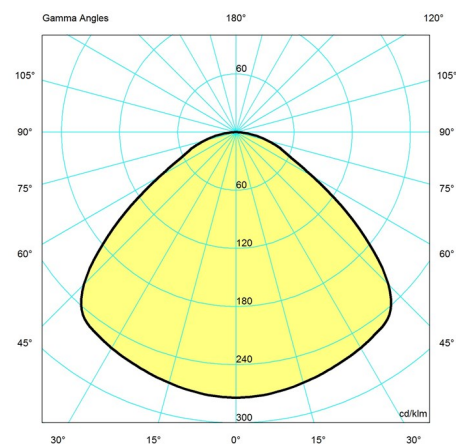

Polar

Spare parts & accessories

Product

Canopy White 2-part tophat ©
Canopy Black 2-part tophat©

Variant number

5749329034
5749329021

Data specifications

Colour	Black	Length	170
Width	170	Height	173
Built-in Height	-	IP class	20
Class	II	Net Weight	1.0
Standby (W)	-	Power Factor (P = 100 % / P = 50 %)	-
Inrush Current	-	Light source	E14
Kelvin	-	CRI	-
SDCM	-	Lumen	-