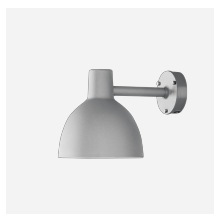

Toldbod Pendant

Toldbod Pendant - 5741101506

The pendant emits soft downwards directed light. The matt, white-painted inside of the elliptical shade helps to assure even distribution of the light.

**Original Coffee,
Copenhagen**

Mounting

Suspension type: Cable 2x0,75mm² . Ø400/Ø550: Cable and wire. Cable length: 3m. (Ø120/Ø170). 4m. (Ø250/Ø400/Ø550). Canopy: Yes. Black and white cords.

Finish

Ø120/Ø170/Ø250: Black, White, Dark Rose, Light Grey or Blue-Grey. Matt powder coated. Ø400/Ø550: Black or White. Matt powder coated.

Materials

Shade: Spun aluminium. Ø120 reflector: Spun white matt coated aluminium. Ø400/Ø550 diffuser: Matt acrylic

Sizes and weights

Width x Height x Length (mm) | 120 x 121 x 120 Max 0.7 kg | 170 x 173 x 170 Max 1.0 kg | 250 x 254 x 250 Max 1.4 kg | 400 x 406 x 400 Max 3.4 kg | 550 x 558 x 550 Max 5.6 kg

Class

Ingress protection IP20. Electric shock protection II w/o ground.

Light source

E14

Product family

Toldbod 290 Post

Toldbod 290 LED Upgrade Kit

Toldbod 155/220 Glass Pendant