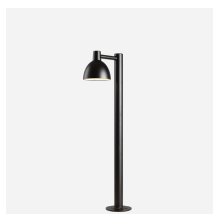

Toldbod 155 Bollard