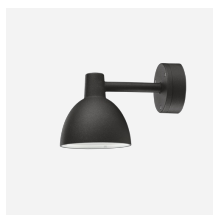

# Toldbod Pendant

Toldbod Pendant - 5741101577

The pendant emits soft downwards directed light. The matt, white-painted inside of the elliptical shade helps to assure even distribution of the light.

**Original Coffee,  
Copenhagen**

### Materials

Shade: Spun aluminium. Ø120 reflector: Spun white matt coated aluminium. Ø400/Ø550 diffuser: Matt acrylic

## Product family

Toldbod 155/220 Glass  
Pendant

Toldbod 220/290 Wall

Toldbod 155 Wall

Toldbod 155 Bollard

Toldbod 290 Post

Toldbod 290 LED Upgrade Kit