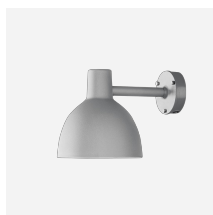

# Toldbod Pendant

Toldbod Pendant - 5741101577

The pendant emits soft downwards directed light. The matt, white-painted inside of the elliptical shade helps to assure even distribution of the light.

**Original Coffee,  
Copenhagen**

### Mounting

Suspension type: Cable 2x0,75mm<sup>2</sup> . Ø400/Ø550: Cable and wire. Cable length: 3m. (Ø120/Ø170). 4m. (Ø250/Ø400/Ø550). Canopy: Yes. Black and white cords.

### Materials

Shade: Spun aluminium. Ø120 reflector: Spun white matt coated aluminium. Ø400/Ø550 diffuser: Matt acrylic

## Product family

Toldbod 155/220 Glass  
Pendant

Toldbod 220/290 Wall

Toldbod 155 Wall

Toldbod 155 Bollard

Toldbod 290 Post

Toldbod 290 LED Upgrade Kit