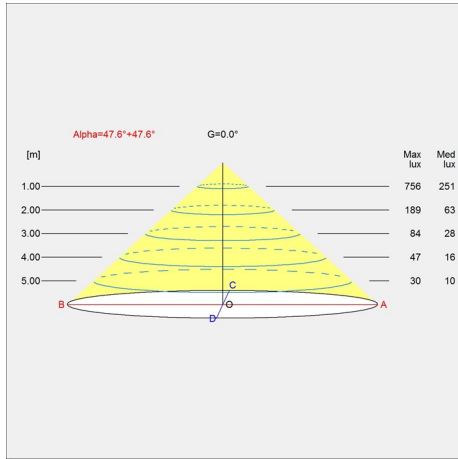

# Light distribution diagrams

Cartesian

Isolux

Polar

## Data specifications

Colour	<b>Black</b>	Length	<b>400</b>
Width	<b>400</b>	Height	<b>406</b>
Built-in Height	-	IP class	<b>20</b>
Class	<b>II</b>	Net Weight	<b>3.4</b>
Standby (W)	-	Power Factor (P = 100 % / P = 50 %)	-
Inrush Current	-	Light source	<b>1x100W E27</b>
Kelvin	-	CRI	-
SDCM	-	Lumen	-