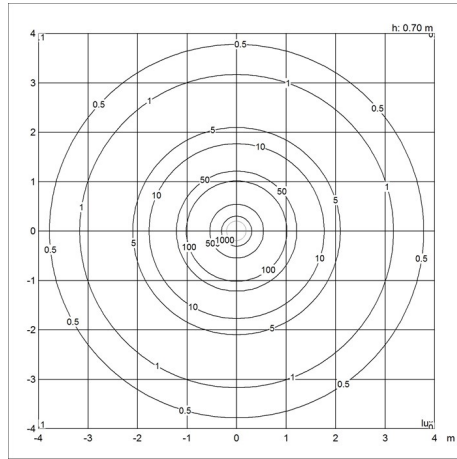

# Light distribution diagrams

Cartesian

Isolux

Polar

## Data specifications

Colour	<b>Black</b>	Length	<b>400</b>
Width	<b>400</b>	Height	<b>406</b>
Built-in Height	-	IP class	<b>20</b>
Class	<b>II</b>	Net Weight	<b>3.4</b>
Standby (W)	-	Power Factor (P = 100 % / P = 50 %)	-
Inrush Current	-	Light source	<b>1x100W E27</b>
Kelvin	-	CRI	-
SDCM	-	Lumen	-