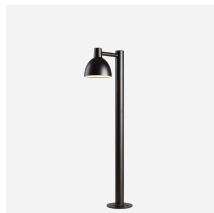

# Toldbod Pendant

Toldbod Pendant - 5741101577

The pendant emits soft downwards directed light. The matt, white-painted inside of the elliptical shade helps to assure even distribution of the light.

**Original Coffee,  
Copenhagen**

### Mounting

Suspension type: Cable 2x0,75mm<sup>2</sup> . Ø400/Ø550: Cable and wire. Cable length: 3m. (Ø120/Ø170). 4m. (Ø250/Ø400/Ø550). Canopy: Yes. Black and white cords.

### Materials

Shade: Spun aluminium. Ø120 reflector: Spun white matt coated aluminium. Ø400/Ø550 diffuser: Matt acrylic

## Product family

Toldbod 155/220 Glass  
Pendant

Toldbod 220/290 Wall

Toldbod 155 Wall

Toldbod 155 Bollard

Toldbod 290 Post

Toldbod 290 LED Upgrade Kit