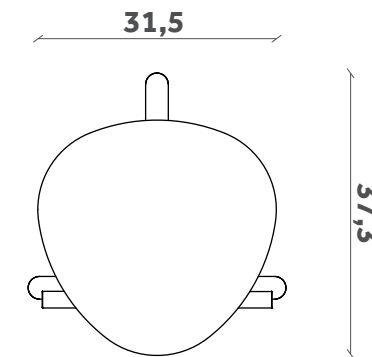

MILK

Sgabello/Stool

Design Paolo Cappello

SG 13

FINITURE / FINISHES

Struttura Structure

Laccati / Lacquer

White
Ral: 9016