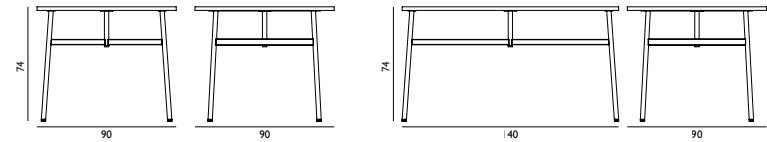

UNION TABLE

FURNITURE / ACCESSORIES / LIGHTING

DESIGNER / YEAR OF DESIGN

Simon Legald, 2018

MATERIAL

Tabletop: Laminate on particleboard, Legs: Powdercoated Steel

COLOURS

DIMENSIONS

Union Table 90 x 90 cm / H: 74 x L: 90 x D: 90 cm
Union Table 140 x 90 cm / H: 74 x L: 140 x D: 90 cm
Union Table 160 x 90 cm / H: 74 x L: 160 x D: 90 cm
Union Table 180 x 90 cm / H: 74 x L: 180 x D: 90 cm
Union Table 220 x 90 cm / H: 74 x L: 220 x D: 90 cm
Union Table 250 x 90 cm / H: 74 x L: 250 x D: 90 cm

MAINTENANCE

Daily cleaning: Wipe with a damp cloth. Use a PH-neutral cleaning product. Thorough cleaning and maintenance: Use a special linoleum cleaner followed by a linoleum care product.