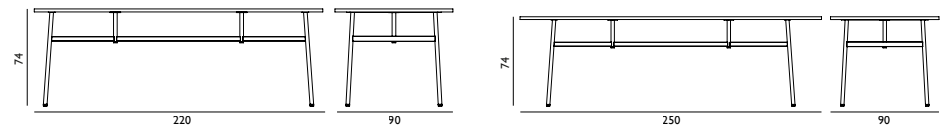

UNION TABLE

FURNITURE / ACCESSORIES / LIGHTING

DESIGNER / YEAR OF DESIGN

Simon Legald, 2018

MATERIAL

Tabletop: Laminate on particleboard, Legs: Powdercoated Steel

COLOURS

DIMENSIONS

Union Table 90 x 90 cm / H: 74 x L: 90 x D: 90 cm
Union Table 140 x 90 cm / H: 74 x L: 140 x D: 90 cm
Union Table 160 x 90 cm / H: 74 x L: 160 x D: 90 cm
Union Table 180 x 90 cm / H: 74 x L: 180 x D: 90 cm
Union Table 220 x 90 cm / H: 74 x L: 220 x D: 90 cm
Union Table 250 x 90 cm / H: 74 x L: 250 x D: 90 cm

MAINTENANCE

Daily cleaning: Wipe with a damp cloth. Use a PH-neutral cleaning product. Thorough cleaning and maintenance: Use a special linoleum cleaner followed by a linoleum care product.