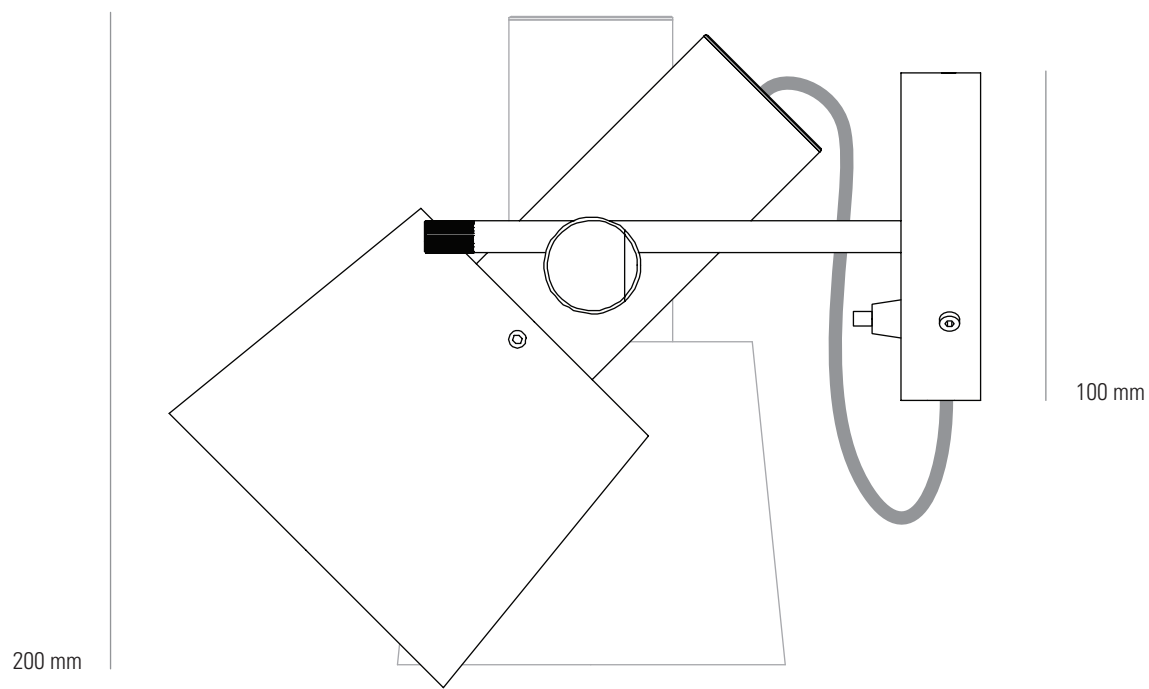

CHESTER WALL

SPECIFICATION	Product Code	Bulb Cap	Max Wattage	Bulb Type
Chester wall light	FW582SC FW582SB	E 27	40W	GLS
Finish	Satin copper or brass shade, stainless steel backplate, black cotton braided cable			

Max 250 mm
Min 175 mm