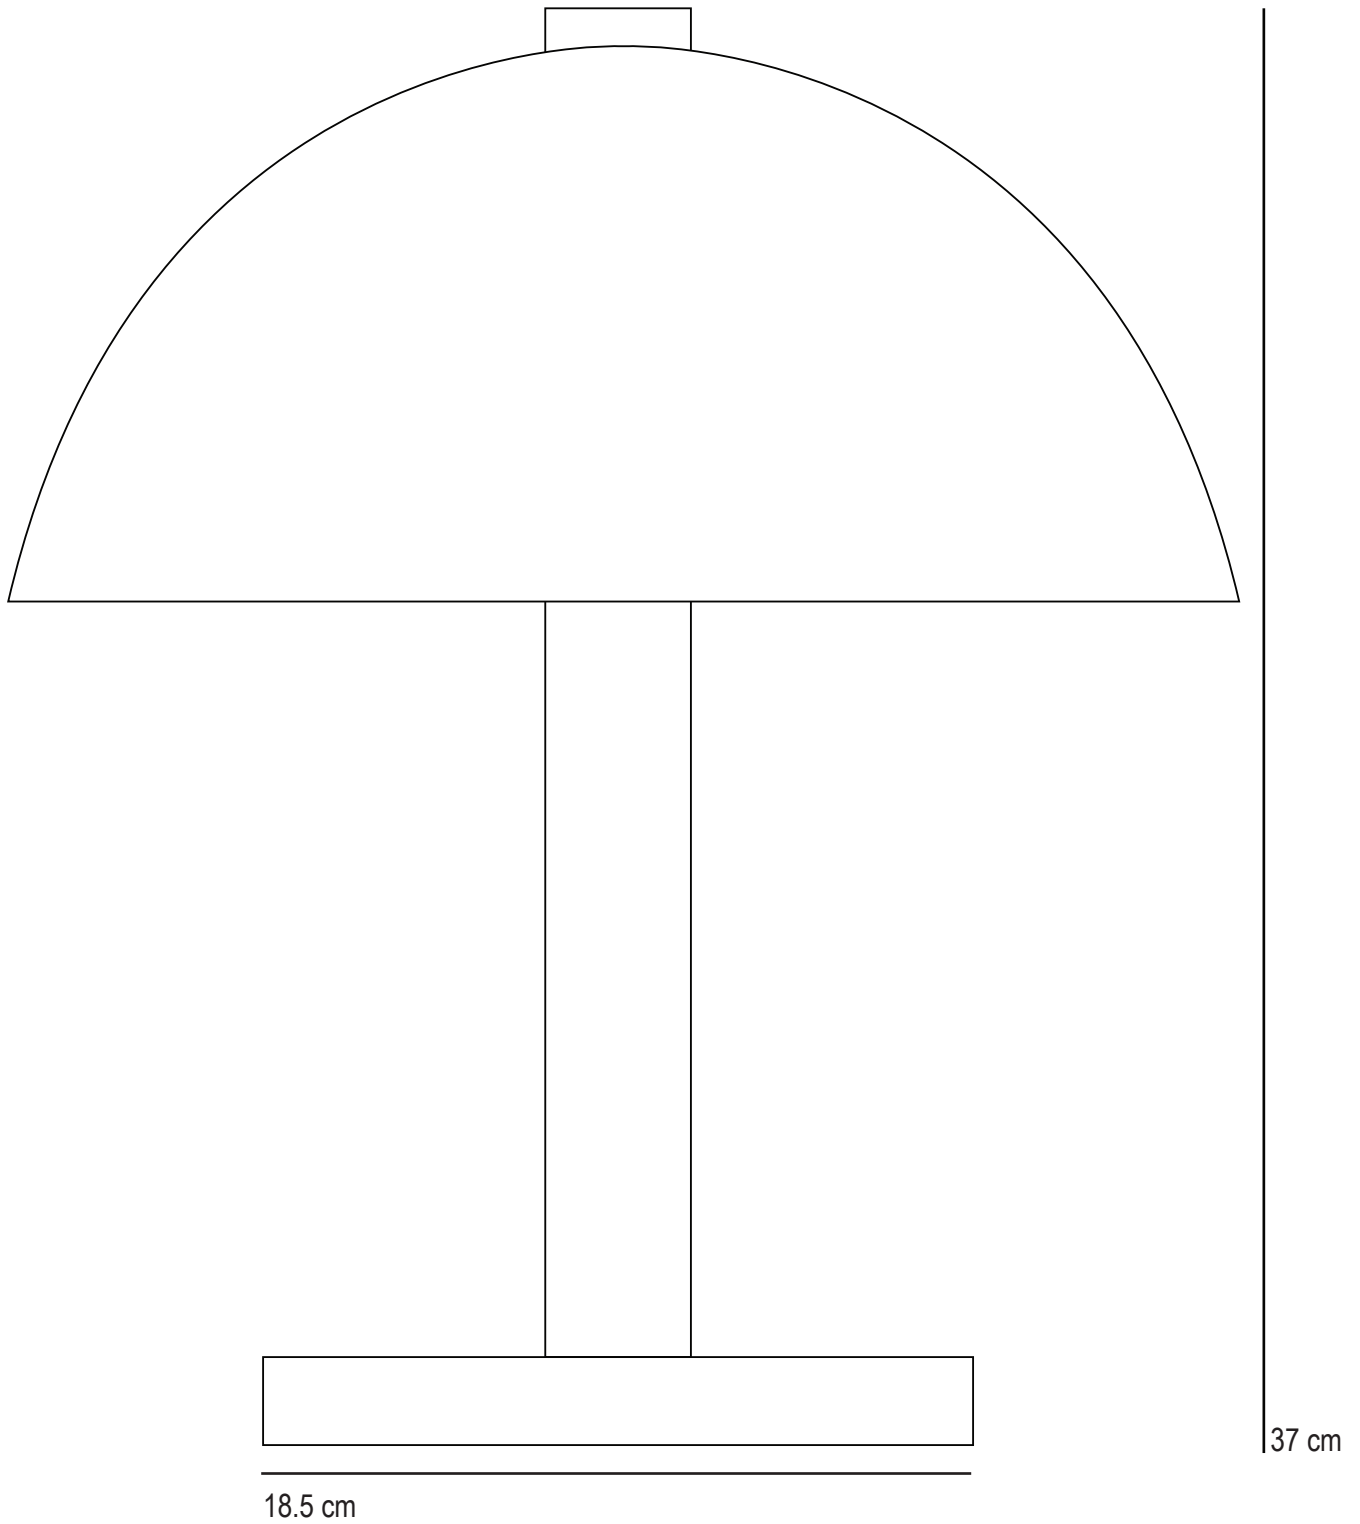

# Cosmo Table

SPECIFICATION	Product Code	Bulb Cap	Max Wattage	Bulb Type
Cosmo Table	FT 448	E 14	40	Candle
Cosmo Stepped Table	FT 449	E 14	40	Candle
Cosmo Dimpled Table	FT 450	E 14	40	Candle
Finish	Natural bone china			

30.5 cm

18.5 cm

37 cm

This product is available for specific markets. CFL compatible.