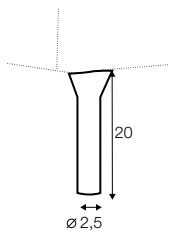

COVERS

FC fixed

armchair

footstool round

extra dimensions

depth of seat

legs

no. 188
wood