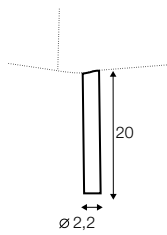

COVERS

FC fixed

armchair

footstool round

extra dimensions

depth of seat

legs

no. 188
wood