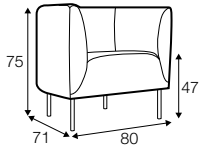

COVERS

FC fixed

armchair

footstool round

extra dimensions

depth of seat

legs

no. 188
wood