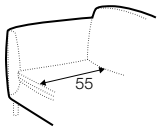

COVERS

FC fixed

armchair

footstool round

extra dimensions

depth of seat

legs

no. 188
wood