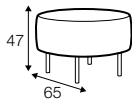

COVERS

FC fixed

armchair

footstool round

extra dimensions

depth of seat

legs

no. 188
wood