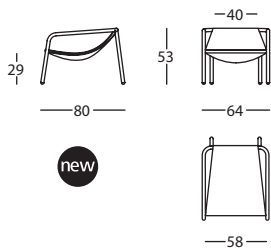

Butaca Mini

- Asiento: funda textil: tapizado fijo. Tejido de pelo o piel.
- Estructura 4 patas: tubo de acero F1 (Ø 30mm) curvado, acabado lacado extra mate (ver carta de color).

DESCRIPTION

The most easy going version of Elle

IMPORTANT

This product is only available in leather and plush.

Match to RAL service available for this product. Please consult the "RAL Colours" in the "Finishes" section..

TECHNICAL SPECIFICATIONS

Mini lounge chair

- Seat: fixed cover. Textile or leather.
- Four legged structure: extra matte lacquered F1 Ø30mm curved steel tube (see colour chart).

FIRMEZA / FIRMNESS / FERMETÉ

348.56.G

ELLE MINI-BUTACA
ELLE MINI LOUNGE CHAIR
ELLE MINI PETIT FAUTEUIL