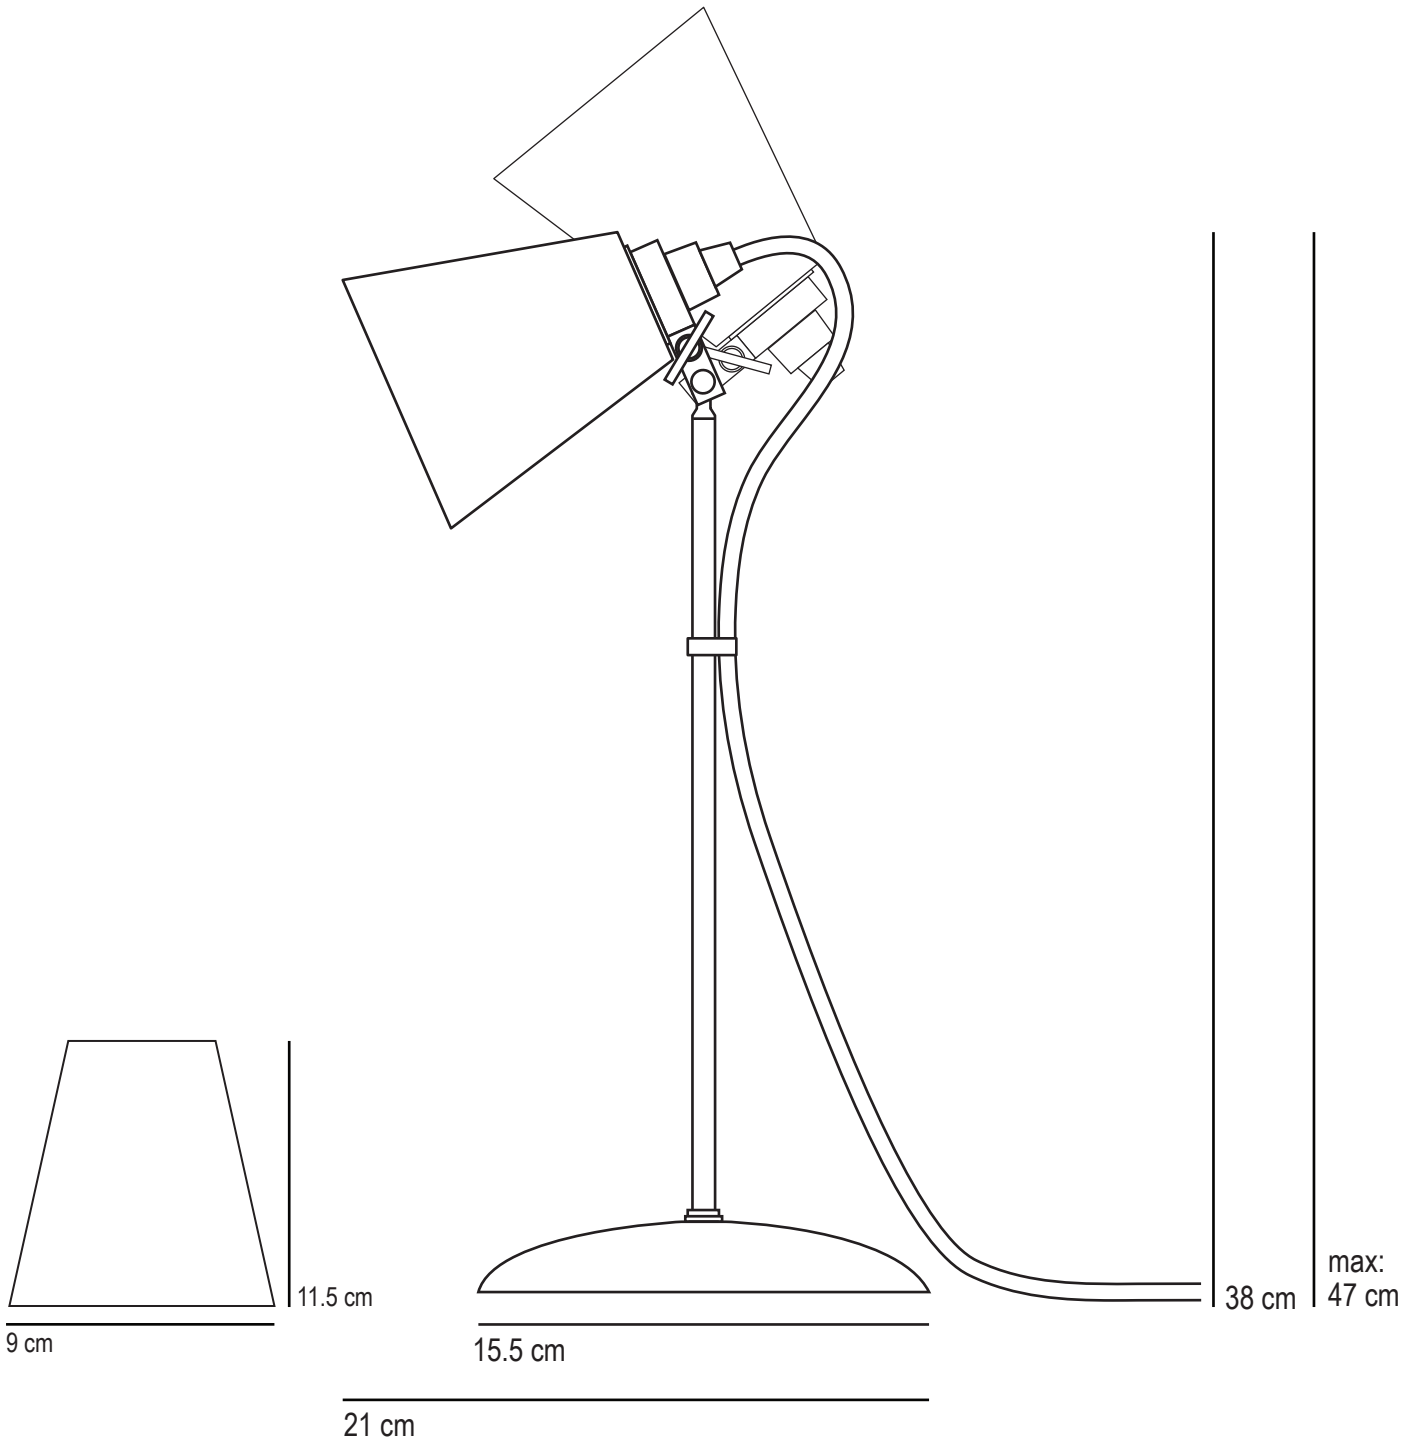

Hector

Small Pleat Table

SPECIFICATION	Product Code	Bulb Cap	Max Wattage	Bulb Type
Hector Small Pleat Table	FT 021	E 14	9 40	Ball R50
Available Finish	Natural, blue or green bone china.			

Use low energy CFL or LED candle/ball lamp for a combination of ambient and low level task lighting or R50 lamp if high level task illumination required.