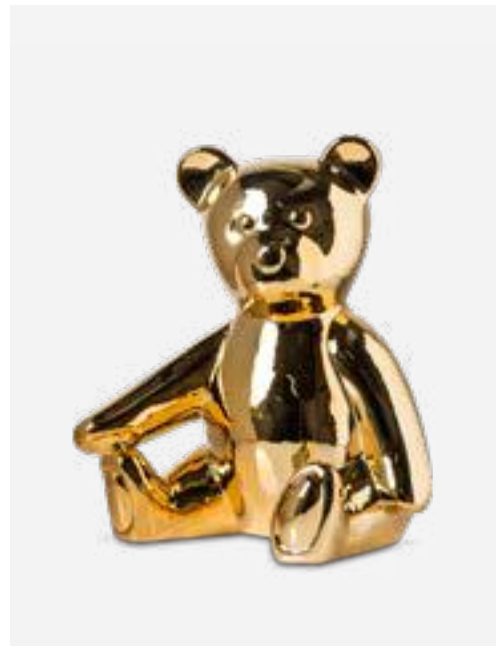

230-300-168 **MOQ: 4 Pieces**

Teddy Moneybox

Colour: Gold
Materials: Porcelain
Dimensions: L20 x W20 x H25 cm