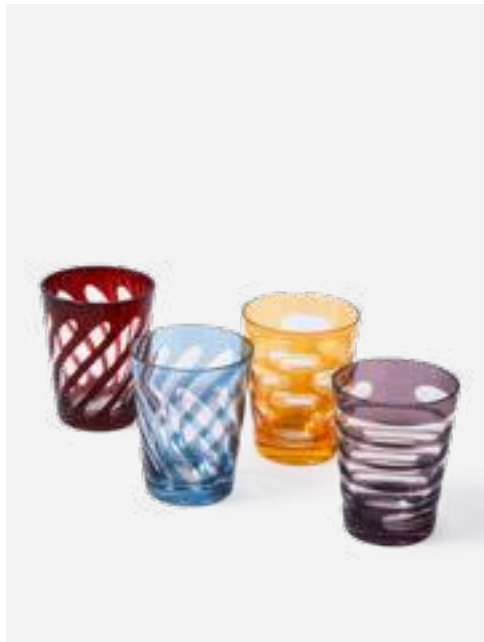

Dimensions: Ø8 x H15 cm per glass

140-230-048

MOQ: 4 Sets

Tie Up Tumblers

Colour: Olive green

Materials: Glass

Dimensions: Ø8 x H8,5 cm per glass

140-230-139