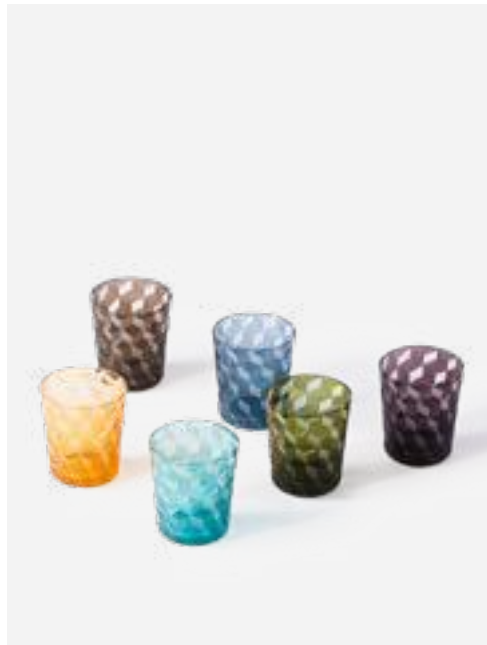

Colour: Multi-colour
Materials: Glass
Dimensions: Ø8,5 x H17 cm per glass

140-230-111

MOQ: 4 Sets

Blocks Wine Glasses

Colour: Multi-colour
Materials: Glass
Dimensions: Ø10 x H17 cm per glass

140-230-114

MOQ: 4 Sets

Cobalt Mix Wine Glasses

Colour: Multi-colour
Materials: Glass
Dimensions: Ø8,5 x H17 cm per glass

140-230-097

MOQ: 4 Sets

Peony Tumblers

Colour: Multi-colour
Materials: Glass
Dimensions: Ø9 x H10 cm per glass