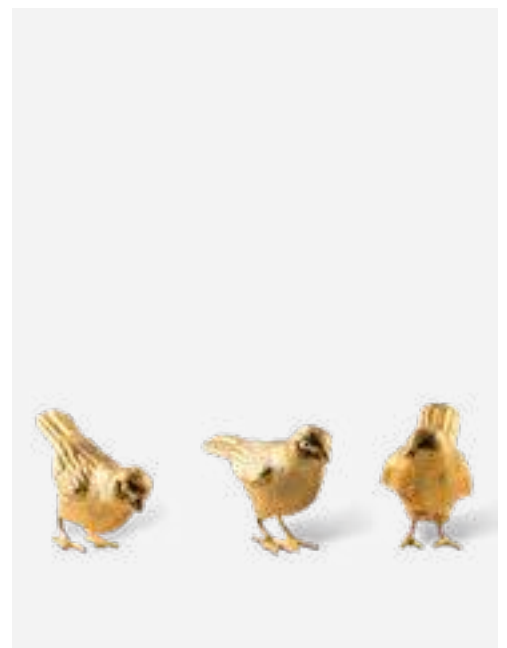

Materials: Glass

Dimensions: L9 x W5 x H5 cm each bird

390-300-050

MOQ: 6 Sets

Sparrows Gold Plated

Colour: Gold

Materials: Metal

Dimensions: L8,5 x W4 x H5 cm