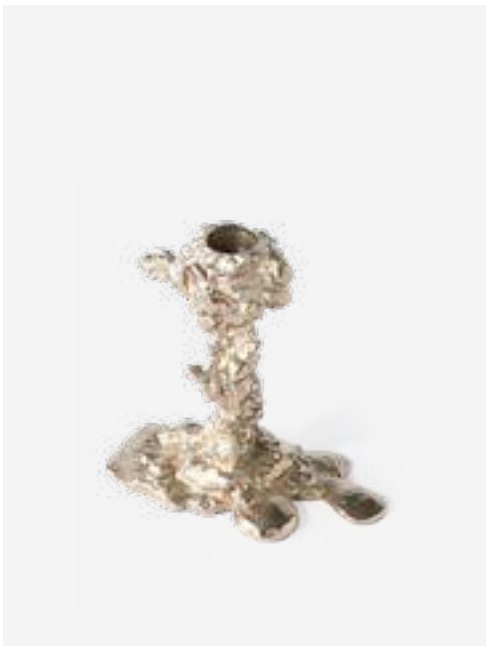

390-225-045

MOQ: 6 Pieces

Drip Candle Holder - S

Colour: Silver
Materials: Metal
Dimensions: L14 x W8 x H14 cm
Designer: Pascal Smelik