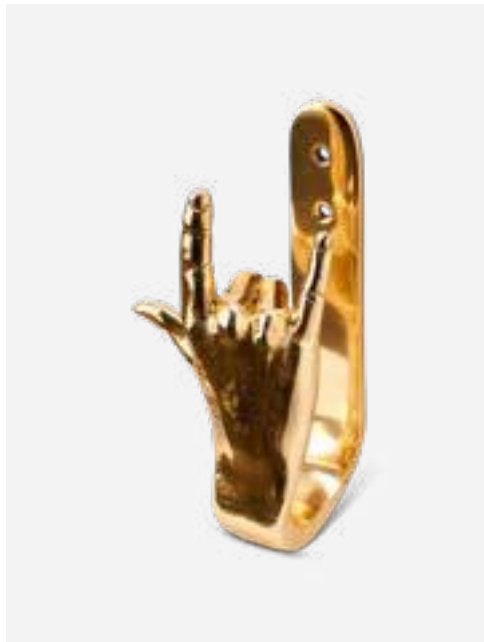

Bark Coat Rack

Colour: Cognac
Materials: Wood
Dimensions: Ø70 x H180 cm

390-300-048

MOQ: 4 Pieces

Thumbs Up hook

Colour: Gold
Materials: Metal
Dimensions: L9 x W6 x H16 cm
Designer: MODO architettura + design