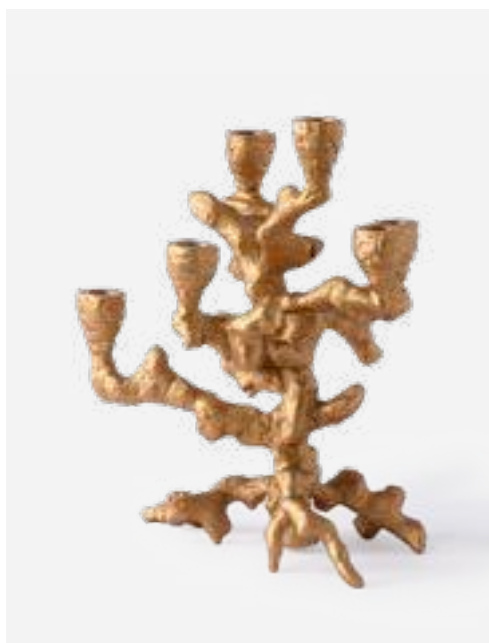

Colour: Silver
Materials: Metal
Dimensions: L27 x W28 x H32 cm
Designer: Pascal Smelik

new

390-225-158

MOQ: 1 Piece

Drip Candle Holder 4-Arms

Colour: Gold
Materials: Metal
Dimensions: L27 x W28 x H32 cm
Designer: Pascal Smelik