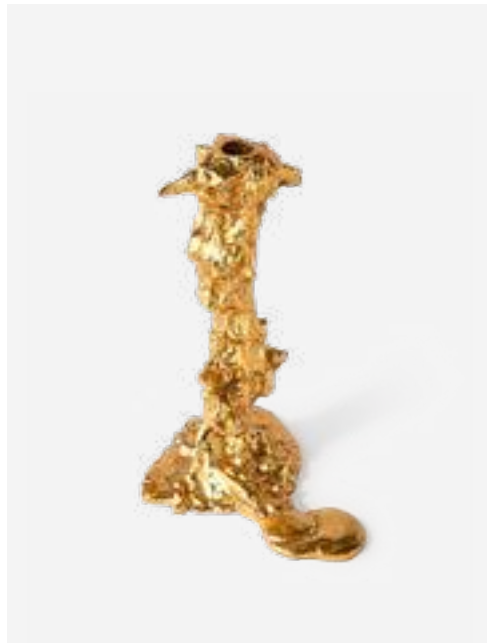

390-225-134

MOQ: 4 Pieces

Drip Candle Holder - L

Colour: Gold
Materials: Metal
Dimensions: L11 x W18 x H25 cm
Designer: Pascal Smelik