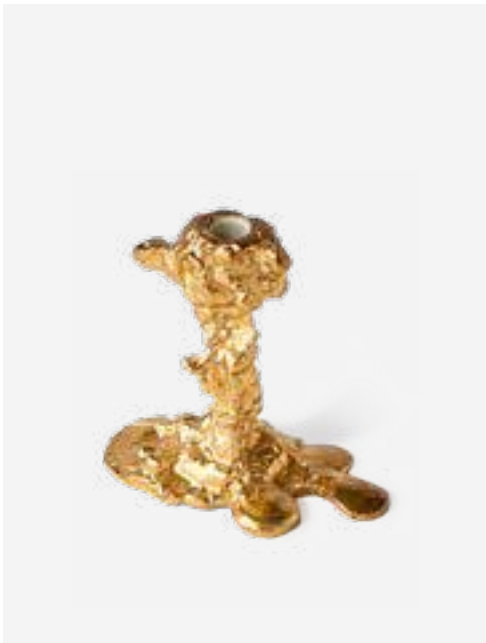

Drip Candle Holder - L

Colour: Silver
Materials: Metal
Dimensions: L11 x W18 x H25 cm
Designer: Pascal Smelik

390-225-049

MOQ: 2 Pieces

Drip Candle Holder - XXL

Colour: Silver
Materials: Metal
Dimensions: L20 x W22 x H50 cm
Designer: Pascal Smelik