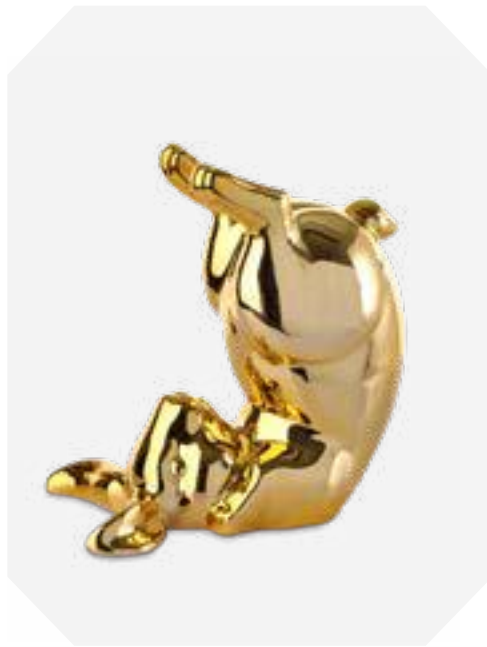

230-300-150

MOQ: 1 Set

Symbolic Animal Head Set

Colour: Turquoise
Materials: Porcelain
Dimensions: L22 x W18 x H29 cm per piece

230-300-162 **MOQ: 4 Pieces**

Bunny Belly Moneybox

Colour: Gold
Materials: Porcelain
Dimensions: L21 x W16 x H22 cm