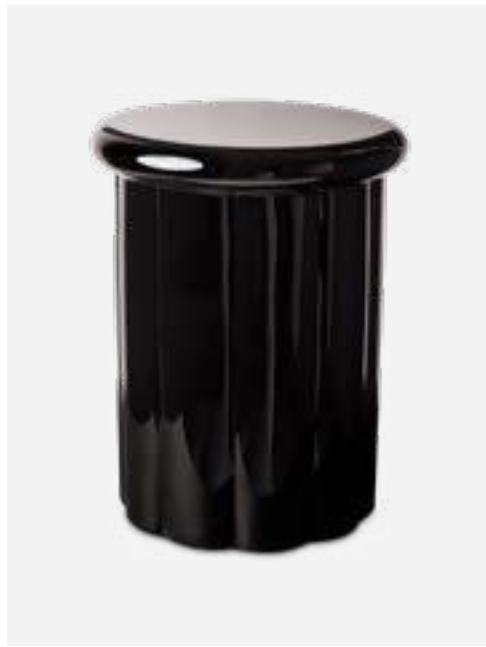

Colour: Cognac
Materials: Wood
Dimensions: Ø32 x H74 cm

510-070-091

MOQ: 1 Piece

Roman Stool

Colour: White
Materials: Synthetic material
Dimensions: Ø35,5 x H46,5 cm

510-070-092

MOQ: 1 Piece

Roman Stool