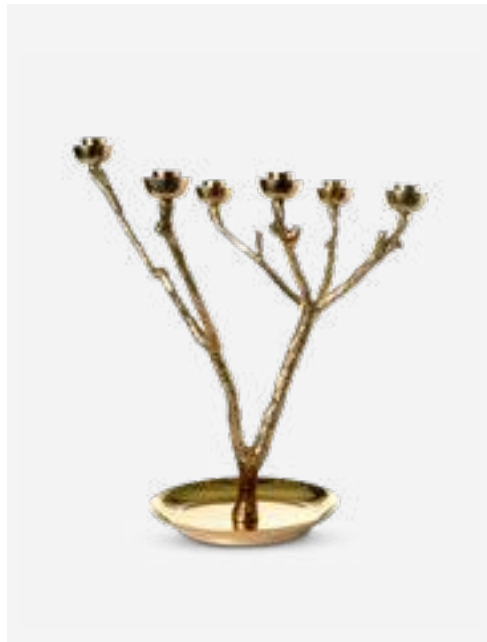

375-225-022 **MOQ: 2 Pieces**

Twiggy Candle Holder

Colour: Silver
Materials: Metal
Dimensions: L30 x W30 x H30 cm

390-225-149 **MOQ: 4 Pieces**

Twiggy Candle Holder - XS

Colour: Gold
Materials: Metal
Dimensions: L18 x W11,5 x H14 cm