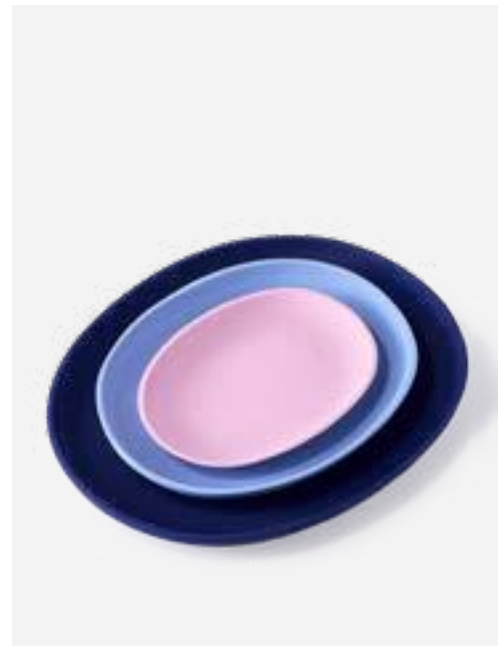

300-400-037

MOQ: 2 Sets

Greek Trays

Colour: Multi-colour

Materials: Metal

Dimensions: large L43,5 x W37 x H3,5cm,
medium L33,5 x W27,5 x H3,5 cm,
small L25,5 x W19 x H2,5 cm