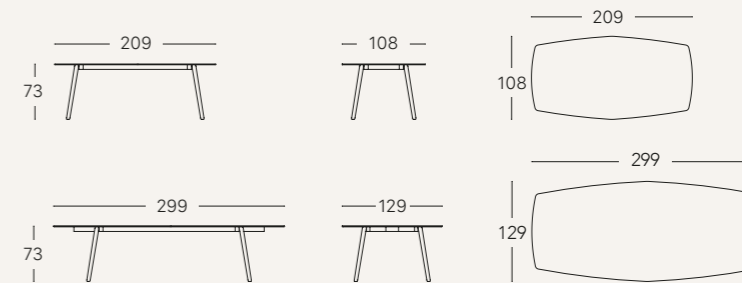

Squid comes from the need to create a versatile table according to the top, adaptable to different environments, and therefore available in various shapes and sizes. The fulcrum of the project is the die-cast aluminium leg, which, combined with metal frames of different shapes and sizes, gives life to a large and diversified collection of tables.

Tavolo Squid
slate effect top
piano effetto ardesia
210x100 · art. 2431

Squid nasce dalla necessità di creare un tavolo versatile a seconda del top, adattabile ad ambienti diversi, e quindi declinabile in svariate forme e dimensioni. Il fulcro del progetto è la gamba in pressofusione di alluminio, che unita a telai metallici di forme e dimensioni diverse, dà vita ad una collezione di tavoli ampia e diversificata.

Tavolo Squid
sahara noir marble effect top
piano effetto marmo nero sahara
art. 2431

Hexagonal
Esagonale

Rectangular
Rettangolare

Aluminium legs finishes
Finiture gambe alluminio

Compact laminate top finishes
Finiture piano stratificato compact