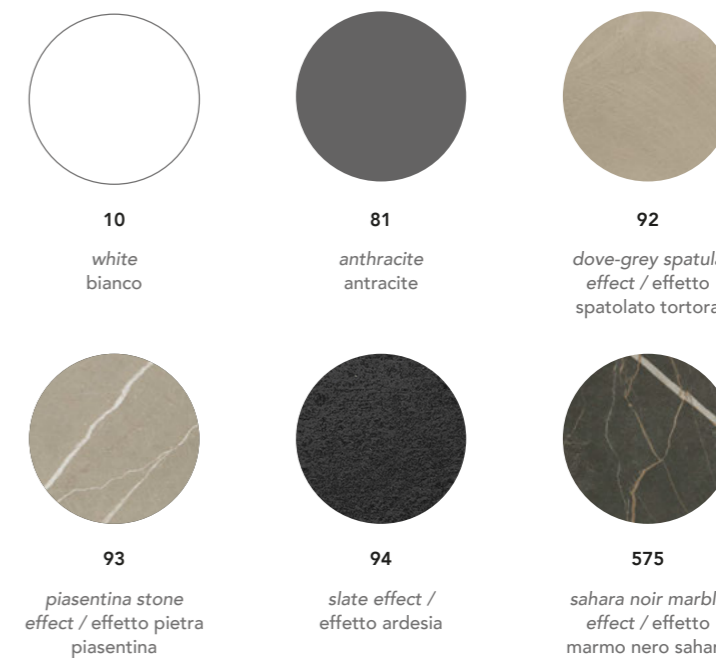

Tavolo Squid
sahara noir marble effect top
piano effetto marmo nero sahara
art. 2431

Hexagonal
Esagonale

Rectangular
Rettangolare

Aluminium legs finishes
Finiture gambe alluminio

Compact laminate top finishes
Finiture piano stratificato compact