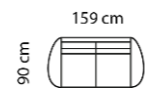

Combination **322x** Combination **252x** Combination **222x** Pouf: **1740** Combo shown: **001x** Combo shown: **003x** Combo shown: **007x** w.function Combo mirrored **004x** Combo mirrored **002x** Combo mirrored **008x**

3-seater

M3: 1,21

2½-seater

M3: 1,03

2-seater

M3: 0,86

Chaiselong+2-seater

M3: 1,68

Chaiselong+2½-seater

Combo mirrored **004x** Combo mirrored **002x** Combo mirrored **008x**

Chaiselong+3-seater

M3: 1,85

M3: 2,03

Price group

- Omaha
- Dakota
- Savoy
- Safari
- Nature

Price group

2-seat+L90°+3-seat

M3: 2,7

2x2-seat+L90°+chaisel.

M3: 3,17

Open-end+90°+2-seater

M3: 2,55

Open-end+90°+2½-seater

M3: 2,72