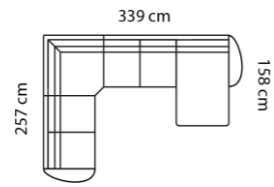

2-seat+L90°+3-seat

M3: 2,7

2x2-seat+L90°+chaisel.

M3: 3,17

Open-end+90°+2-seater

M3: 2,55

Open-end+90°+2½-seater

M3: 2,72

Open-end+90°+3-seater

M3: 2,9

Open+90°+2-seat+Chaiselong

M3: 3,37

0,05

M3:

0,06

42	46
48	51
52	56
52	58
62	70
62	70
61	69
55 cm	65 cm