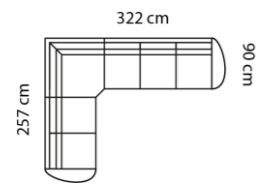

2-seat+L90°+3-seat

M3: 2,7

2x2-seat+L90°+chaisel.

M3: 3,17

Open-end+90°+2-seater

M3: 2,55

Open-end+90°+2½-seater

M3: 2,72

Open-end+90°+3-seater

M3: 2,9

Open+90°+2-seat+Chaiselong

M3: 3,37

0,05

M3:

0,06

42	46
48	51
52	56
52	58
62	70
62	70
61	69
55 cm	65 cm