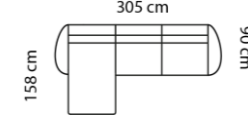

3-seater

M3: 1,21

2½-seater

M3: 1,03

2-seater

M3: 0,86

Chaiselong+2-seater

M3: 1,68

Chaiselong+2½-seater

Combo mirrored **004x** Combo mirrored **002x** Combo mirrored **008x**

Chaiselong+3-seater

M3: 1,85

M3: 2,03

Price group

- Omaha
- Dakota
- Savoy
- Safari
- Nature

Price group