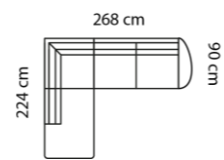

2-seat+L90°+3-seat

M3: 2,7

2x2-seat+L90°+chaisel.

M3: 3,17

Open-end+90°+2-seater

M3: 2,55

Open-end+90°+2½-seater

M3: 2,72

Open-end+90°+3-seater

M3: 2,9

Open+90°+2-seat+Chaiselong

M3: 3,37

0,05

M3:

0,06

42	46
48	51
52	56
52	58
62	70
62	70
61	69
55 cm	65 cm