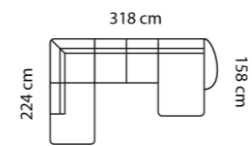

2-seat+L90°+3-seat

M3: 2,7

2x2-seat+L90°+chaisel.

M3: 3,17

Open-end+90°+2-seater

M3: 2,55

Open-end+90°+2½-seater

M3: 2,72

Open-end+90°+3-seater

M3: 2,9

Open+90°+2-seat+Chaiselong

M3: 3,37

0,05

M3:

0,06

42	46
48	51
52	56
52	58
62	70
62	70
61	69
55 cm	65 cm