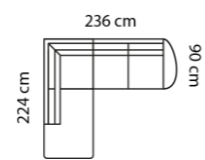

2-seat+L90°+3-seat

M3: 2,7

2x2-seat+L90°+chaisel.

M3: 3,17

Open-end+90°+2-seater

M3: 2,55

Open-end+90°+2½-seater

M3: 2,72

Open-end+90°+3-seater

M3: 2,9

Open+90°+2-seat+Chaiselong

M3: 3,37

0,05

M3:

0,06

42	46
48	51
52	56
52	58
62	70
62	70
61	69
55 cm	65 cm