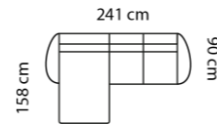

3-seater

M3: 1,21

2½-seater

M3: 1,03

2-seater

M3: 0,86

Chaiselong+2-seater

M3: 1,68

Chaiselong+2½-seater

Combo mirrored **004x** Combo mirrored **002x** Combo mirrored **008x**

Chaiselong+3-seater

M3: 1,85

M3: 2,03

Price group

- Omaha
- Dakota
- Savoy
- Safari
- Nature

Price group

2-seat+L90°+3-seat

M3: 2,7

2x2-seat+L90°+chaisel.

M3: 3,17

Open-end+90°+2-seater

M3: 2,55

Open-end+90°+2½-seater

M3: 2,72