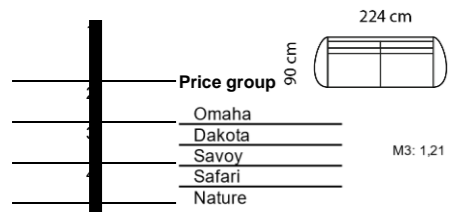

Combination **322x** Combination **252x** Combination **222x** Pouf: **1740** Combo shown: **001x** Combo shown: **003x** Combo shown: **007x** w.function Combo mirrored **004x** Combo mirrored **002x** Combo mirrored **008x**

3-seater

M3: 1,21

2½-seater

M3: 1,03

2-seater

M3: 0,86

Chaiselong+2-seater

M3: 1,68

Chaiselong+2½-seater

Combo mirrored **004x** Combo mirrored **002x** Combo mirrored **008x**

Chaiselong+3-seater

M3: 1,85

M3: 2,03

Price group

- Omaha
- Dakota
- Savoy
- Safari
- Nature

Price group