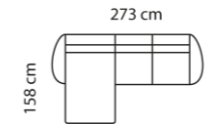

3-seater

M3: 1,21

2½-seater

M3: 1,03

2-seater

M3: 0,86

Chaiselong+2-seater

M3: 1,68

Chaiselong+2½-seater

Combo mirrored **004x** Combo mirrored **002x** Combo mirrored **008x**

Chaiselong+3-seater

M3: 1,85

M3: 2,03

Price group

- Omaha
- Dakota
- Savoy
- Safari
- Nature

Price group

2-seat+L90°+3-seat

M3: 2,7

2x2-seat+L90°+chaisel.

M3: 3,17

Open-end+90°+2-seater

M3: 2,55

Open-end+90°+2½-seater

M3: 2,72