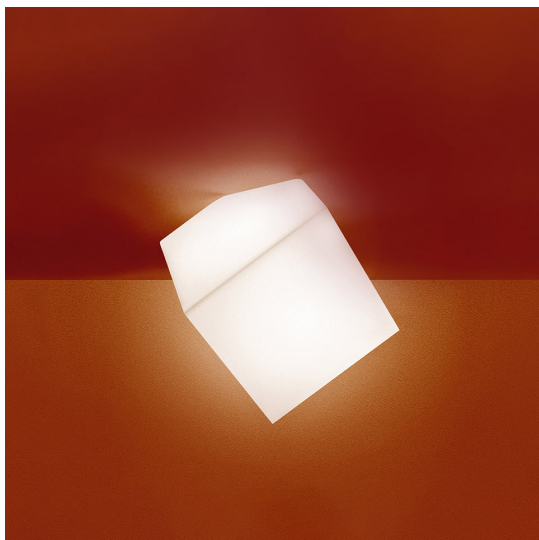

# Edge 21 - Wall/Ceiling

Alessandro Mendini

IP65   Dimmerable: 

## DESCRIPTION

Wall support in thermoplastic resin; diffuser in thermoplastic material. Ability to mount LED light source E27 (LED light source not included).

**PRODUCT CODE: 1292010A**

## FEATURES

- Article Code: **1292010A**
- Colour: **White**
- Installation: **Ceiling**
- Material: **Technopolymer**
- Series: **Design Collection**
- Environment: **Indoor**
- Area contract: **Hospitality, Residential**
- Emission: **Diffused**
- design by: **Alessandro Mendini**