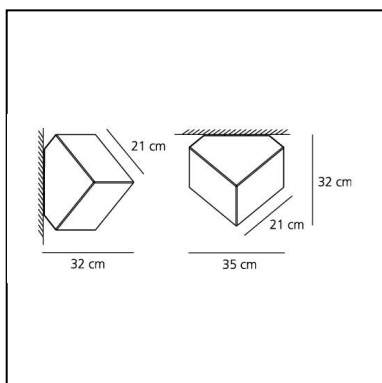

LUMINAIRE

- Watt: **13W**
- Voltage: **220V-240V**
- Delivered lumens output: **1076lm**
- Efficiency: **71%**
- Efficacy: **82.76lm/W**
- CRI: **80**

Notes

The IP 65 degree of protection makes it also suitable for outdoor application.

DESCRIPTION

Wall support in thermoplastic resin; diffuser in thermoplastic material. Ability to mount LED light source E27 (LED light source not included).

PRODUCT CODE: 1292010A

FEATURES

- Article Code: **1292010A**
- Colour: **White**
- Installation: **Ceiling**
- Material: **Technopolymer**
- Series: **Design Collection**
- Environment: **Indoor**
- Area contract: **Hospitality, Residential**
- Emission: **Diffused**
- design by: **Alessandro Mendini**

DIMENSIONS

- Width: **cm 35**
- Height: **cm 32**
- Impact Resistance: **N/D**
- Glow Wire Test: **750°C**

SOURCES NOT INCLUDED

- Category: **LED RETROFIT**
- Number: **1**
- Socket: **E27**