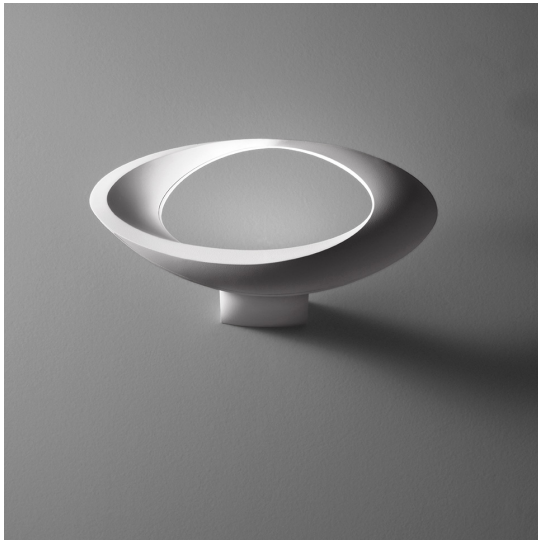

# Cabildo Wall LED 2700K

Eric Solè

IP20     Dimmerable: 

## LUMINAIRE

- Watt: **28W**
- Voltage: **220-240V**
- Delivered lumens output: **1996lm**
- CCT: **2700K**
- Efficiency: **73%**
- Efficacy: **71.29lm/W**
- CRI: **95**
- Dimmable Typology: **Push**

## DESCRIPTION

The indirect light shapes the body lamp, bringing out its winding form and giving it the astonishing appearance of a ring of light. Wall support and body lamp in painted die-cast aluminium.

## FEATURES

- Article Code: **1181W10A**
- Colour: **White**
- Installation: **Wall**
- Material: **Aluminium**
- Series: **Design Collection**
- Environment: **Indoor**
- Area contract: **Residential**
- Emission: **Indirect Diffused**
- design by: **Eric Solè**