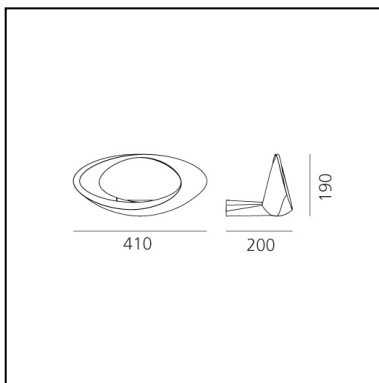

LUMINAIRE

- Watt: **28W**
- Voltage: **220-240V**
- Delivered lumens output: **1996lm**
- CCT: **2700K**
- Efficiency: **73%**
- Efficacy: **71.29lm/W**
- CRI: **95**
- Dimmable Typology: **Push**

Notes

Lamp included.

DESCRIPTION

The indirect light shapes the body lamp, bringing out its winding form and giving it the astonishing appearance of a ring of light. Wall support and body lamp in painted die-cast aluminium.

PRODUCT CODE: 1181W10A

FEATURES

- Article Code: **1181W10A**
- Colour: **White**
- Installation: **Wall**
- Material: **Aluminium**
- Series: **Design Collection**
- Environment: **Indoor**
- Area contract: **Residential**
- Emission: **Indirect Diffused**
- design by: **Eric Solè**

DIMENSIONS

- Length: **cm 20**
- Width: **cm 41**
- Height: **cm 19**
- Glow Wire Test: **750°**

SOURCES INCLUDED

- Category: **Led**
- Number: **1**
- Watt: **28W**
- Delivered lumens output: **2990lm**
- Color temperature (K): **2700K**
- CRI: **90**
- Color Tolerance: **MacAdam 2SDCM**