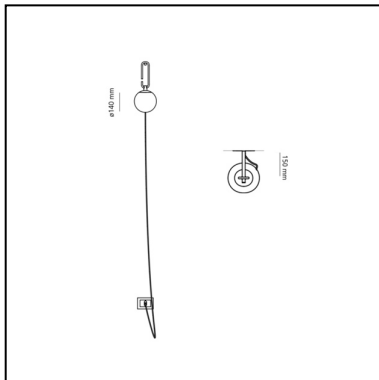

nh Wall

Neri&Hu

IP20   

LUMINAIRE

- Watt: **5W**
- Voltage: **220-240V**
- Delivered lumens output: **378lm**
- Efficiency: **80%**
- Efficacy: **75.57lm/W**
- CRI: **80**

Notes

Maximum bulb length: 80mm. Maximum bulb diameter: 50mm

PRODUCT CODE: 1277010A

FEATURES

- Article Code: **1277010A**
- Colour: **Black/brass**
- Installation: **Wall**
- Material: **Blown glass, brushed brass**
- Series: **Design Collection**
- Environment: **Indoor**
- design by: **Neri&Hu**

DIMENSIONS

- Length: **cm 32**
- Diameter: **cm 14**
- Depth: **cm 15**

SOURCES NOT INCLUDED

- Category: **LED RETROFIT**
- Number: **1**
- Watt: **5W**
- Socket: **E14**