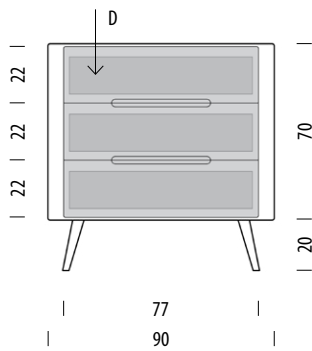

Item no. 021

Assembly 20 min / 1 person

Internal storage	Width	Depth	Height
D (each)	42	32	9

Ena nightstand 55 - 1 drawer

Body Solid oak, Fronts MDF

Version: 14-10-2021

Basic info

Design	Salih Teskeredžić
Product size	W: 55, D: 42, H: 40
Packaging	W: 59, D: 46, H: 24
Volume	0,07 m ³
Net weight	15 kg
Gross weight	16,9 kg

Item no. 044

Assembly 20 min / 1 person

Internal storage	Width	Depth	Height
D	37	32	12

Ena drawer 90 - 3 drawers

Body Solid oak, Fronts MDF

Version: 14-10-2021

Basic info

Design	Salih Teskeredžić
Product size	W: 90, D: 42, H: 90
Packaging	W: 94, D: 46, H: 74
Volume	0,32 m ³
Net weight	50,1 kg
Gross weight	54,5 kg

Item no. 072

Assembly 20 min / 2 persons

Internal storage	Width	Depth	Height
D (each)	72	32	15

Ena drawer 120 - 4 drawers

Body Solid oak, Fronts MDF

Version: 14-10-2021

Basic info

Design	Salih Teskeredžić
Product size	W: 120, D: 42, H: 90
Packaging	W: 124, D: 46, H: 74
Volume	0,42 m ³
Net weight	63,4 kg
Gross weight	68,2 kg