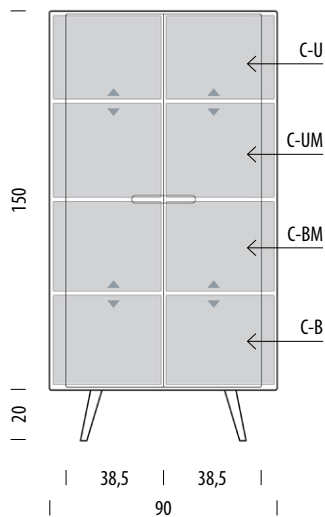

Ena cabinet 90 x 110

Body Solid oak, Fronts MDF

Basic info

Design	Salih Teskeredžić
Product size	W: 90, D: 42, H: 110
Packaging	W: 94, D: 46, H: 94
Volume	0,41 m ³
Net weight	53,9 kg
Gross weight	56,4 kg

Item no. 05B

Assembly 15 min / 2 persons

Internal storage	Width	Depth	Height
C-U (each)	42	39	17-23,5
C-UM (each)	42	39	14-26,5
C-BM (each)	42	39	14-26,5
C-B (each)	42	39	17-23,5

- ▲ Shelves indicated with triangle arrows are height-adjustable and removable.

Ena cabinet 90 x 170

Body Solid oak, Fronts MDF

Basic info

Design	Salih Teskeredžić
Product size	W: 90, D: 42, H: 170
Packaging	W: 94, D: 46, H: 154
Volume	0,67 m ³
Net weight	73,4 kg
Gross weight	80,1 kg