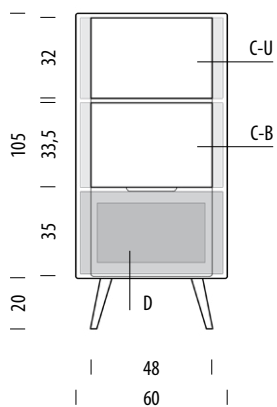

Ena cabinet 90 x 170

Body Solid oak, Fronts MDF

Basic info

Design	Salih Teskeredžić
Product size	W: 90, D: 42, H: 170
Packaging	W: 94, D: 46, H: 154
Volume	0,67 m ³
Net weight	73,4 kg
Gross weight	80,1 kg

Item no. 05D

Assembly 15 min / 2 persons

Internal storage	Width	Depth	Height
C-U (each)	42	39	30-36
C-UM (each)	42	39	34-40
C-BM (each)	42	39	32-38
C-B (each)	42	39	32-38

▲ Shelves indicated with triangle arrows are height-adjustable and removable.

Ena shelf 125

Body Solid oak, Fronts MDF

Version: 14-10-2021

Basic info

Design	Salih Teskeredžić
Product size	W: 60, D: 42, H: 125
Packaging	W: 64, D: 46, H: 109
Volume	0,32 m ³
Net weight	38 kg
Gross weight	41,5 kg

Item no. 063

Assembly 15 min / 2 persons

Internal storage	Width	Depth	Height
C-U	56	39	32
C-B	56	39	33,5
D	42	31	24

Ena shelf 196

Body Solid oak, Fronts MDF

Basic info

Design	Salih Teskeredžić
Product size	W: 60, D: 42, H: 196
Packaging	W: 64, D: 46, H: 180
Volume	0,53 m ³
Net weight	54,5 kg
Gross weight	58,5 kg