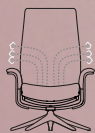

AIR CHANNELS™