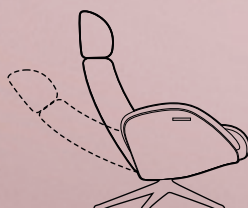

44 cm / 17"

39 cm / 15"

42 cm / 17"

48 cm / 19"

ELEGANT, CHESTER AND QUILT.