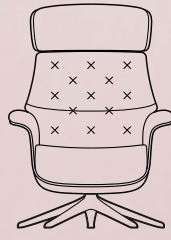

VOLDEN
2900