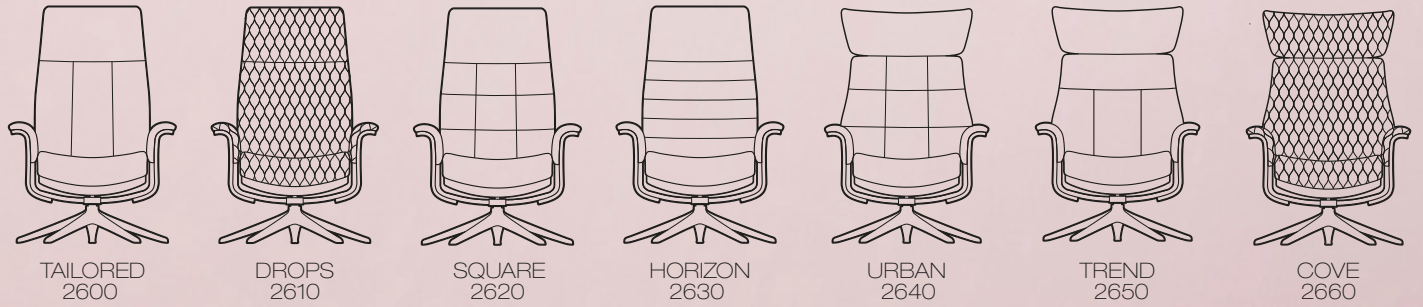

SENSE

SENSE is available in 7 timeless designs.

SHELLS

Available in fully upholstered or with one of the 5 wooden shells.

LEGS

EXTENDER

ADJUSTABLE HEIGHT WITH THE OPTIONAL LEG EXTENDER
HEIGHT: 2,5 CM

EXTENDER FOR CHAIR

	ITEMNR.
POLISHED ALU	932000862
WHITE	932000863
BLACK	932000864