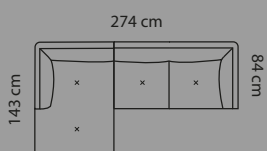

Combo shown: 0031
Combo mirrored: 0041