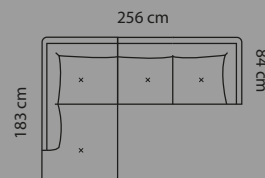

Combination: 1111

Combo shown: 9121
Combo mirrored: 9131