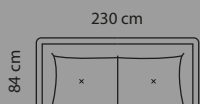

COMBINATIONS

Combination: 3221