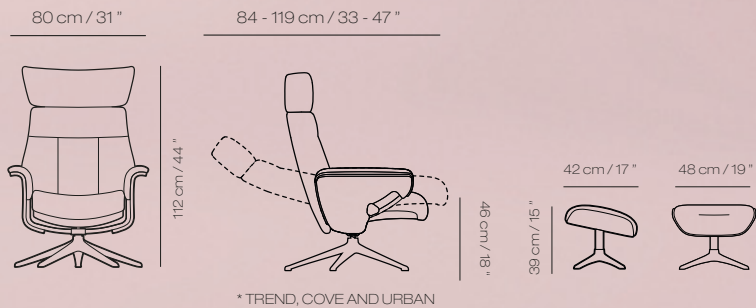

EXTENDER FOR FOOTREST

	ITEMNR.
POLISHED ALU	932000865
WHITE	932000866
BLACK	932000867

TAILORED, DROPS, SQUARE AND HORIZON