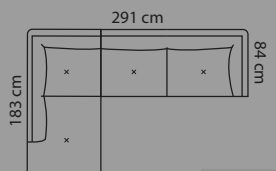

Combination: 1710

Combo shown: 9161
Combo mirrored: 9171