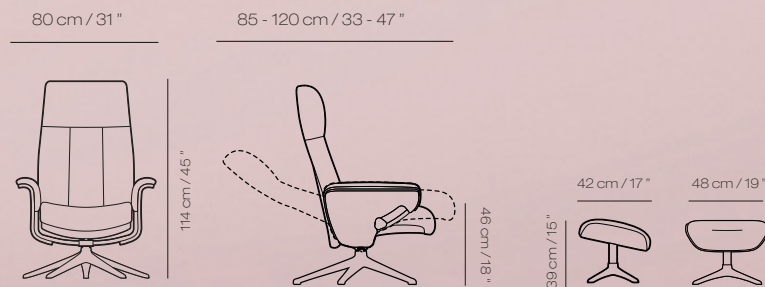

EXTENDER FOR FOOTREST

	ITEMNR.
POLISHED ALU	932000865
WHITE	932000866
BLACK	932000867

TAILORED, DROPS, SQUARE AND HORIZON