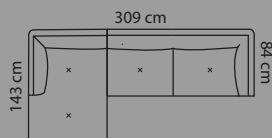

Combo shown: 0071
Combo mirrored: 0081