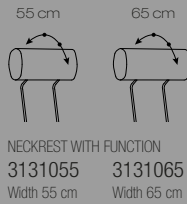

ACCESSORIES

COMBINATIONS

Combination: 333x 90 cm 224 cm	Combination: 322x 90 cm 224 cm	Combination: 252x 90 cm 191 cm	Combination: 222x 90 cm 159 cm	Combination: 111x 90 cm 94 cm	Pouf: 1710 65 cm 95 cm	Pouf w. function: 1740 65 cm 95 cm
Combination: 130x 158 cm 110 cm	Combo shown: 001x Combo mirrored: 002x 158 cm 241 cm 90 cm	Combo shown: 003x Combo mirrored: 004x 158 cm 273 cm 90 cm	Combo shown: 005x Combo mirrored: 006x 158 cm 305 cm 90 cm	Combo shown: 007x Combo mirrored: 008x 158 cm 305 cm 90 cm	Combination: 020x 236 cm 236 cm 90 cm	Combination: 922x 257 cm 257 cm 90 cm
Combination: 021x 268 cm 268 cm 90 cm	Combination: 923x 289 cm 289 cm 90 cm	Combo shown: 022x Combo mirrored: 023x 236 cm 301 cm 90 cm	Combo shown: 924x Combo mirrored: 925x 257 cm 322 cm 90 cm	Combo shown: 098x Combo mirrored: 099x 236 cm 383 cm 158 cm	Combo shown: 926x Combo mirrored: 927x 257 cm 404 cm 158 cm	Combo shown: 025x Combo mirrored: 026x 236 cm 318 cm 158 cm
Combo shown: 928x Combo mirrored: 929x 257 cm 339 cm 158 cm	Combo shown: 027x Combo mirrored: 028x 301 cm 318 cm 158 cm	Combo shown: 930x Combo mirrored: 931x 322 cm 339 cm 158 cm	Combo shown: 094x Combo mirrored: 095x 301 cm 383 cm 158 cm	Combo shown: 932x Combo mirrored: 933x 322 cm 404 cm 158 cm	Combo shown: 910x Combo mirrored: 911x 246 cm 236 cm 90 cm	Combo shown: 912x Combo mirrored: 913x 224 cm 268 cm 90 cm
Combo shown: 914x Combo mirrored: 915x 224 cm 301 cm 90 cm	Combo shown: 916x Combo mirrored: 917x 224 cm 301 cm 90 cm	Combo shown: 918x Combo mirrored: 919x 224 cm 318 cm 158 cm	Combo shown: 920x Combo mirrored: 921x 224 cm 383 cm 158 cm