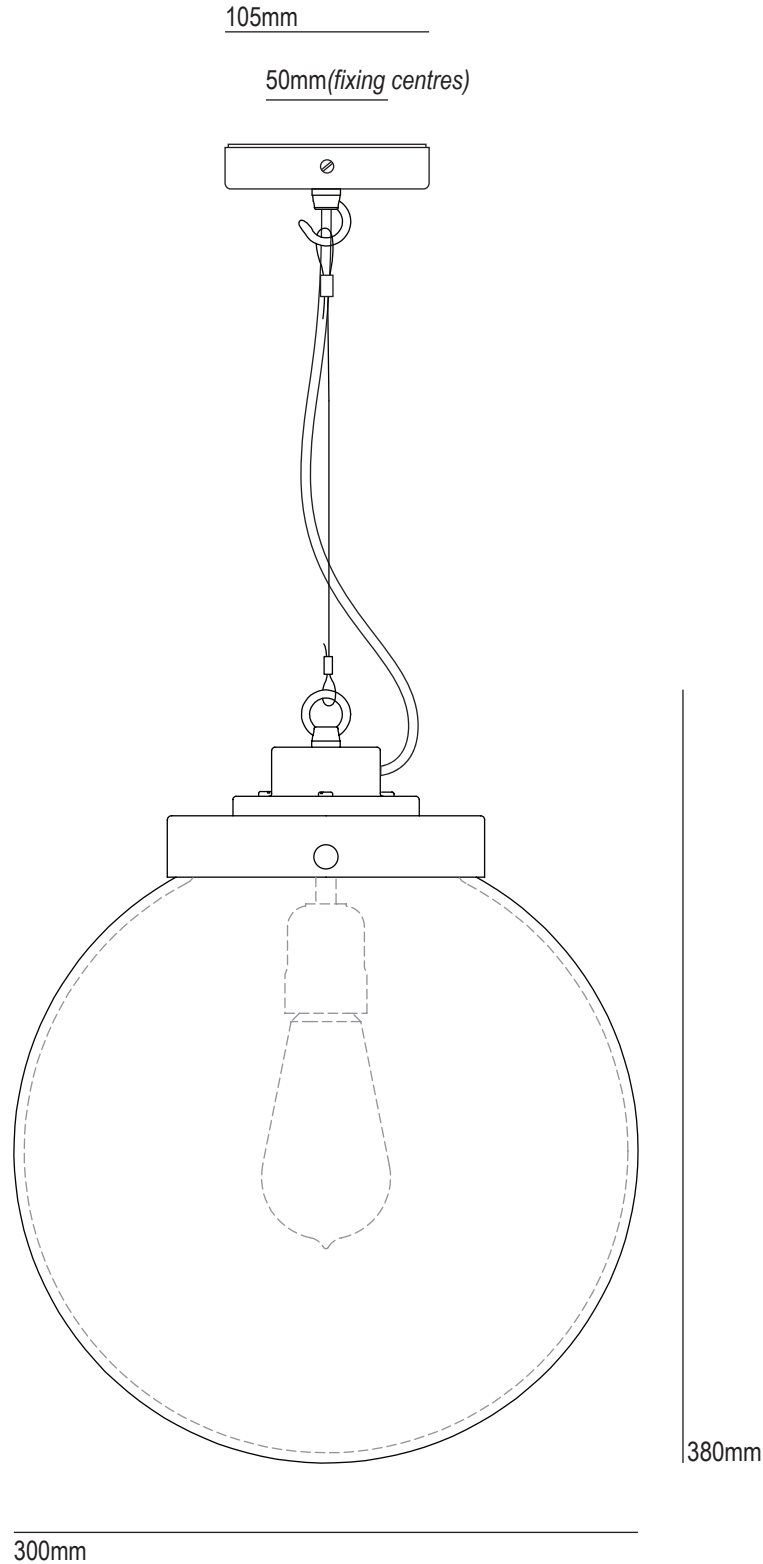

Globe Pendant Medium

SPECIFICATION	Product Code	Bulb Cap	Max Wattage	Bulb Type
Globe Pendant - Medium	FP 541	E 27	60	GLS
Available Finish	Glass: Anthracite / Anthracite Seedy / Opal / Clear Seedy Metalwork: Polished brass / Chrome			

This product is available for specific markets. CFL compatible.
Cable length: 180cm, Longer lengths available. Cable length may be shortened upon installation.