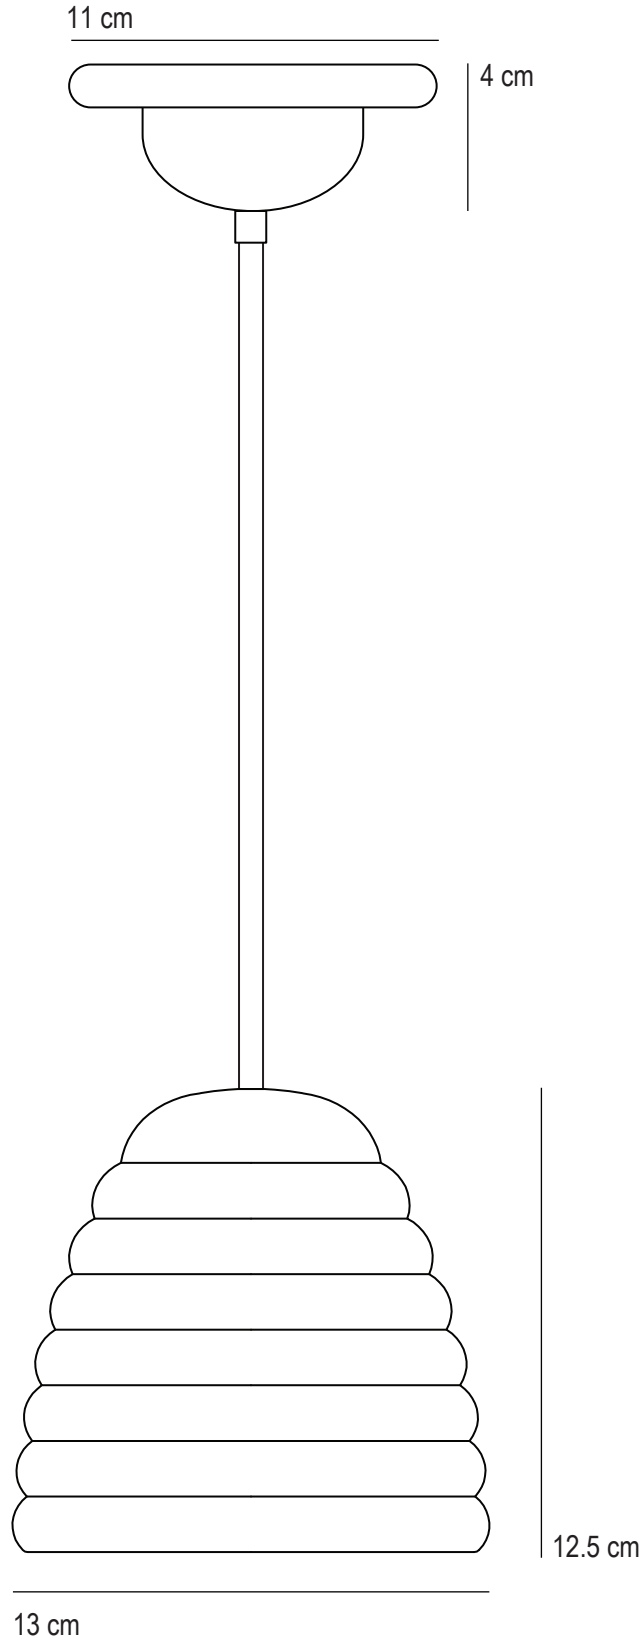

Hector Bibendum Size 1 Pendant

SPECIFICATION	Product Code	Bulb Cap	Max Wattage	Bulb Type
Hector Bibendum, Size 1 Pendant	FP 499	E 27	9	Low energy 'Ball'
Available Finish	Natural bone china.			

This product is available for specific markets. CFL compatible.
Cable length 150cm, bespoke cable lengths are available on request.