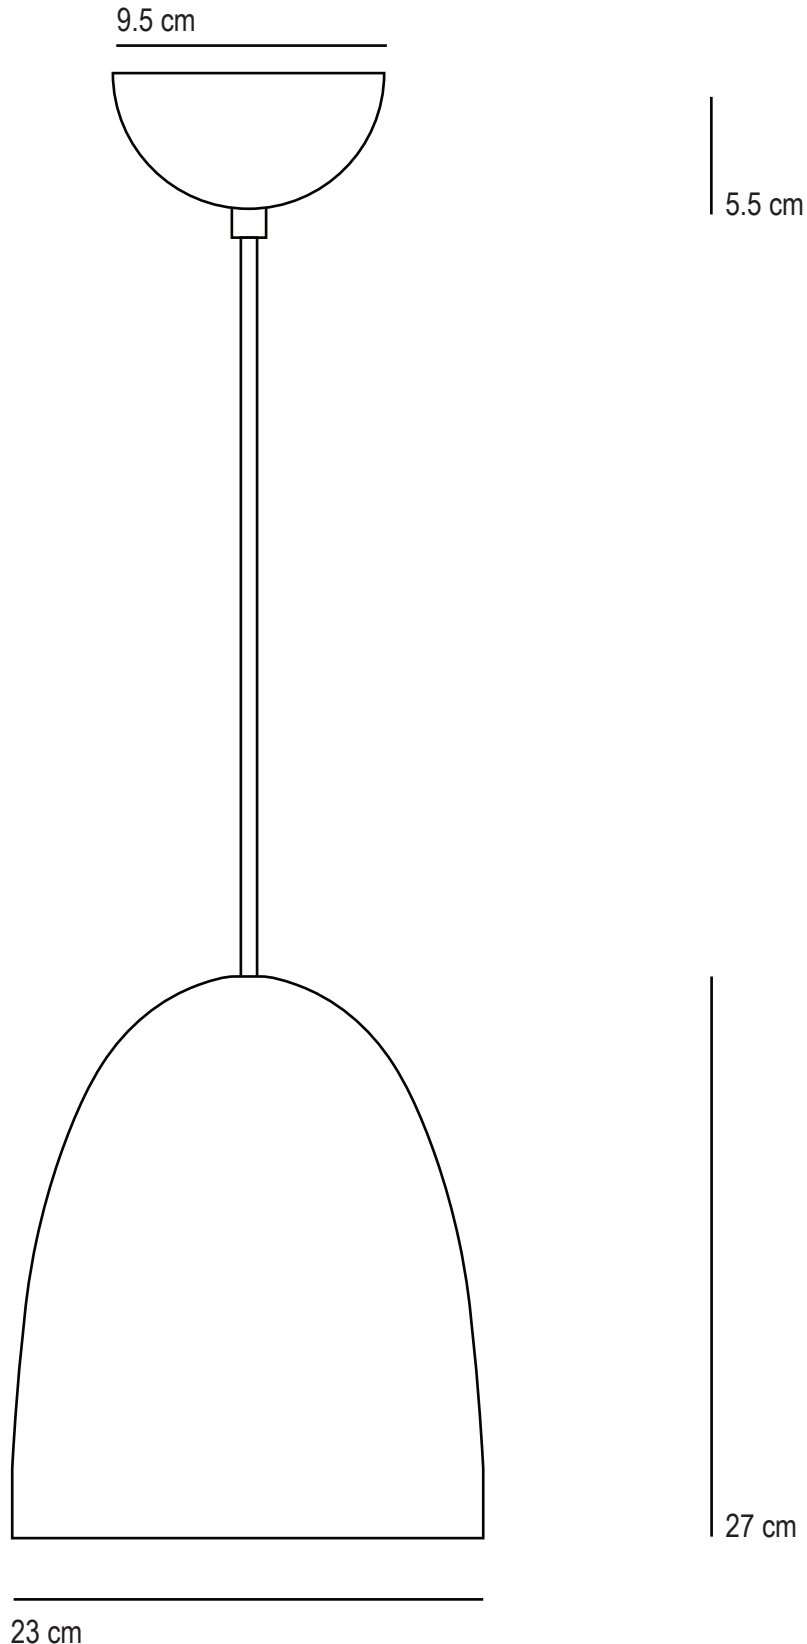

Stanley

Pendant Medium

SPECIFICATION	Product Code	Bulb Cap	Max Wattage	Bulb Type
Stanley Pendant Medium	FP 457H FP 457PL	E 27	100	GLS
Available Finish	Hammered: Brass/Copper/Nickel/Black Nickel Polished (smooth): Brass/Copper/Nickel			

This product is available for specific markets. CFL compatible.
Cable length 150cm, bespoke cable lengths are available on request.