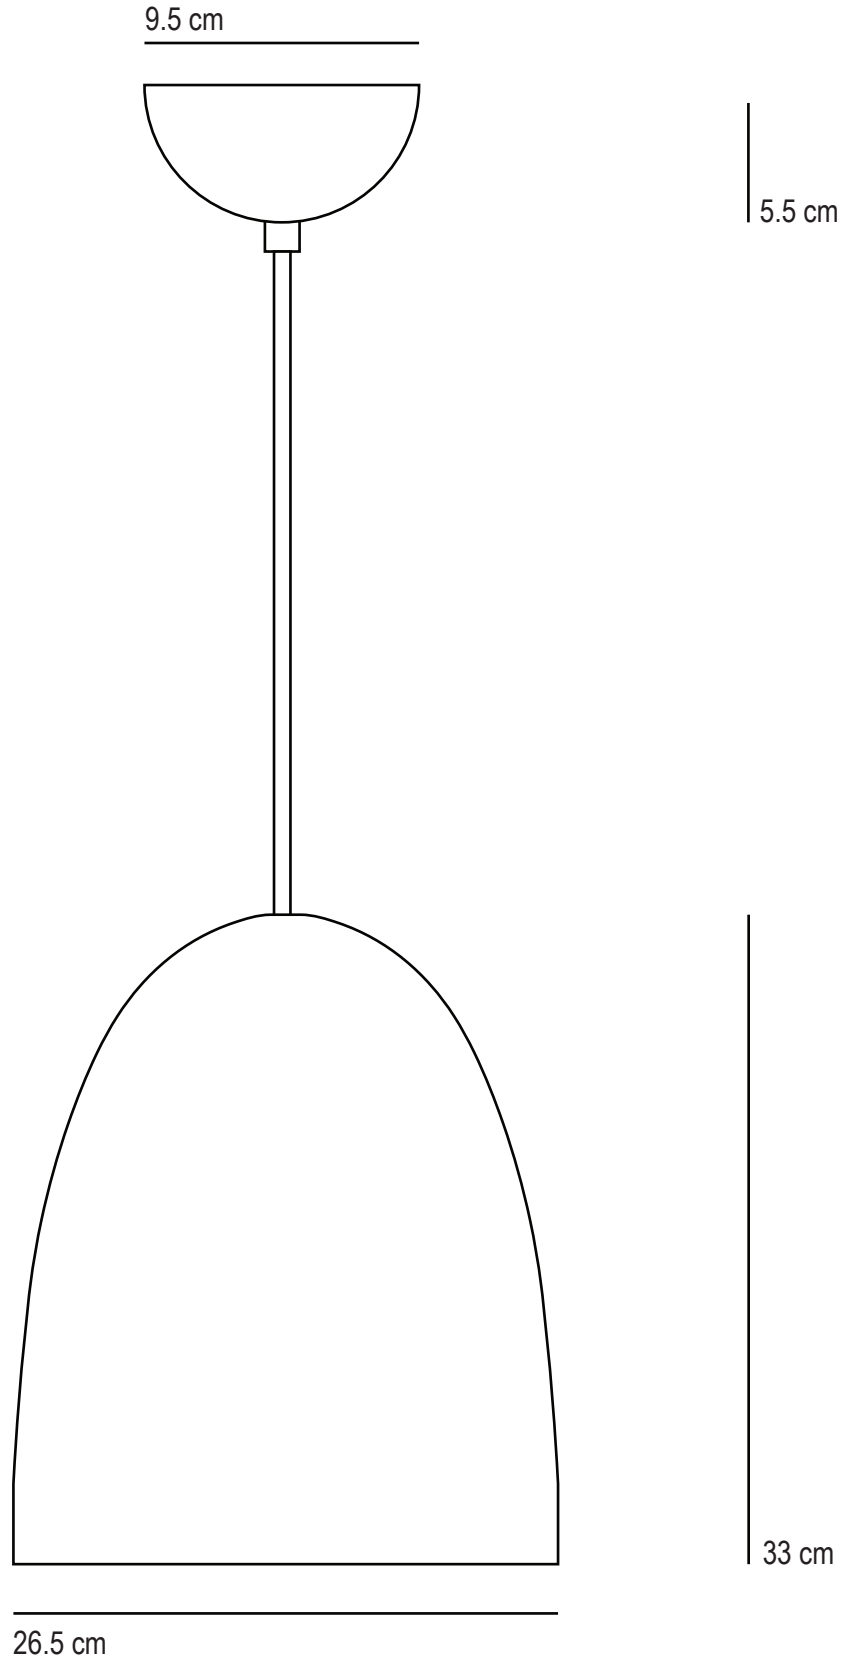

Stanley Pendant Large

SPECIFICATION	Product Code	Bulb Cap	Max Wattage	Bulb Type
Stanley Pendant Large	FP 458H FP 458PL	E 27	100	GLS
Available Finish	Hammered: Brass/Copper/Nickel/Black Nickel Polished (smooth): Brass/Copper/Nickel			

This product is available for specific markets. CFL compatible.
Cable length 150cm, bespoke cable lengths are available on request.