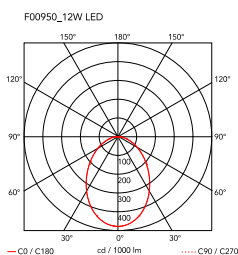

## Aim Small

by Ronan & Erwan Bouroullec , 2014

Suspended light fitting. Body in varnished aluminium sheet, shade in photo-etched optical polycarbonate. Internal reflector in photo-etched PC. Directionable body. Powered directly from mains. The LED can be dimmed with a «Triac for Led» dimmer approved by Flos. Flos does not respond in case of wrong electrical connection system installations. The cable has a useful length of 9 metres and thus the lamp can be suspended 3 metres from the ceiling. Multiple rose with capacity to connect up to 5 Aim Small also available.