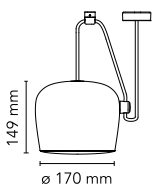

## Aim Small

by Ronan & Erwan Bouroullec , 2014

Suspended light fitting. Body in varnished aluminium sheet, shade in photo-etched optical polycarbonate. Internal reflector in photo-etched PC. Directionable body. Powered directly from mains. The LED can be dimmed with a «Triac for Led» dimmer approved by Flos. Flos does not respond in case of wrong electrical connection system installations. The cable has a useful length of 9 metres and thus the lamp can be suspended 3 metres from the ceiling. Multiple rose with capacity to connect up to 5 Aim Small also available.

Mounting	Pendant
Environment	Indoor
Finish	Anodized brown, White, Black
Weight	1.9 (x1 AIM SMALL) Kg
Light sources available	1 x Multichip LED 12W 950lm 2700K CRI90 [i]
Emergency	Without
Voltage	220-240V
Power	12W
Battery	No
Supply included	Yes

Cord Length	9000/3000 mm
Materials	Aluminum, Polycarbonate

Colors	<ul style="list-style-type: none"> <li><span style="display: inline-block; width: 10px; height: 10px; background-color: #f0f0f0; border-radius: 50%; margin-right: 5px;"></span> F0095009 - White</li> <li><span style="display: inline-block; width: 10px; height: 10px; background-color: #1a1a1a; border-radius: 50%; margin-right: 5px;"></span> F0095030 - Black</li> <li><span style="display: inline-block; width: 10px; height: 10px; background-color: #8b4513; border-radius: 50%; margin-right: 5px;"></span> F0095026 - Anodized brown</li> </ul>
--------	---